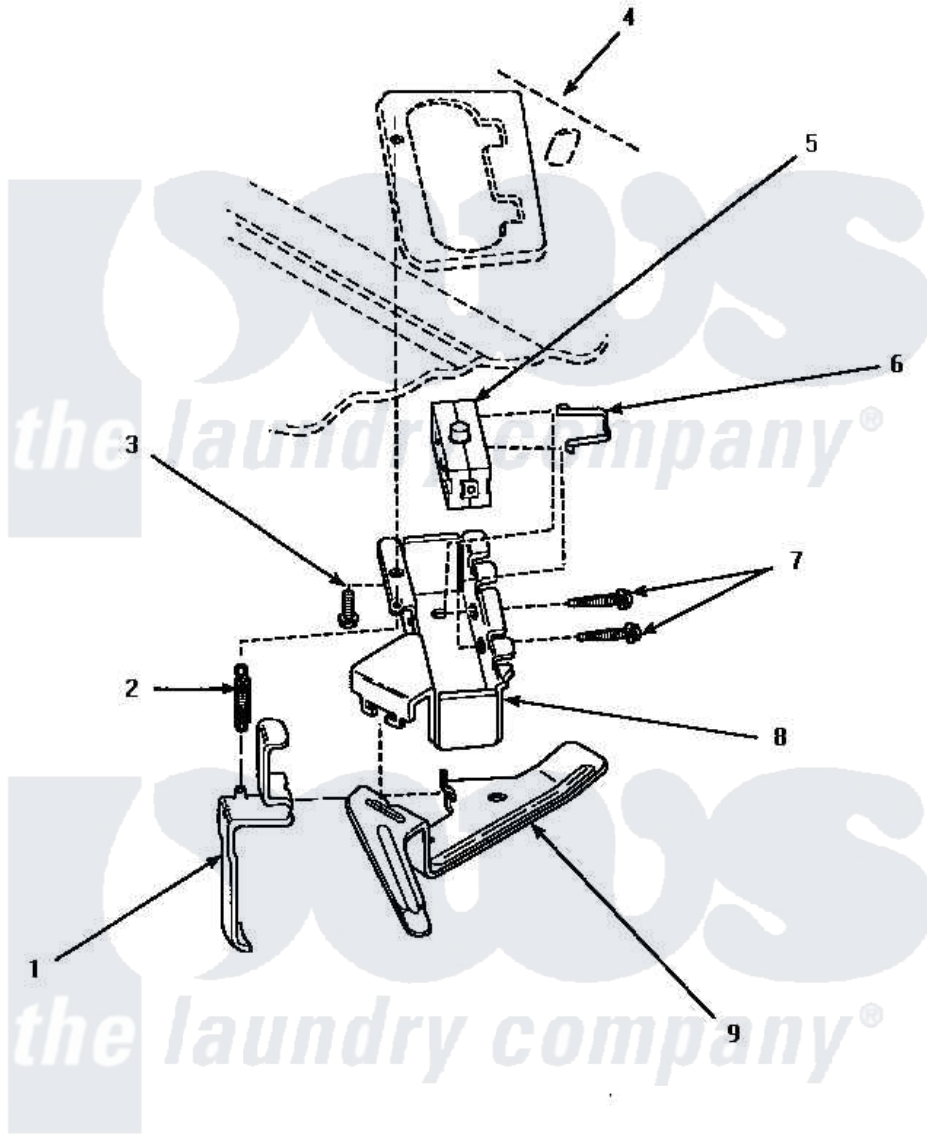

Amana LW9203W (BOM: P1163401W W) 14 - OUT-OF-BALANCE SWITCH

OUT-OF-BALANCE SWITCH

Amana [Residential Amana LW9203W \(BOM: P1163401W W\) Washer Parts](#) Parts Diagram 14 - OUT-OF-BALANCE SWITCH

[Click on the part number to view part](#)

Item	Original Part Number	Replaced By	Status	Part Description
1	33442			Lever, Unbalanced Load
2	33443			Spring
3	23962	W10116760		Screw
4	Y00000000		Not Available	SEE NOTE CABINET TOP
5	33445	27001095		Switch, Lid
6	33433		Not Available	CLIP,HOLDER-SWITCH
7	36510			Screw
8	36497P			Kit, Switch Holder
9	33441			Arm, Actuator