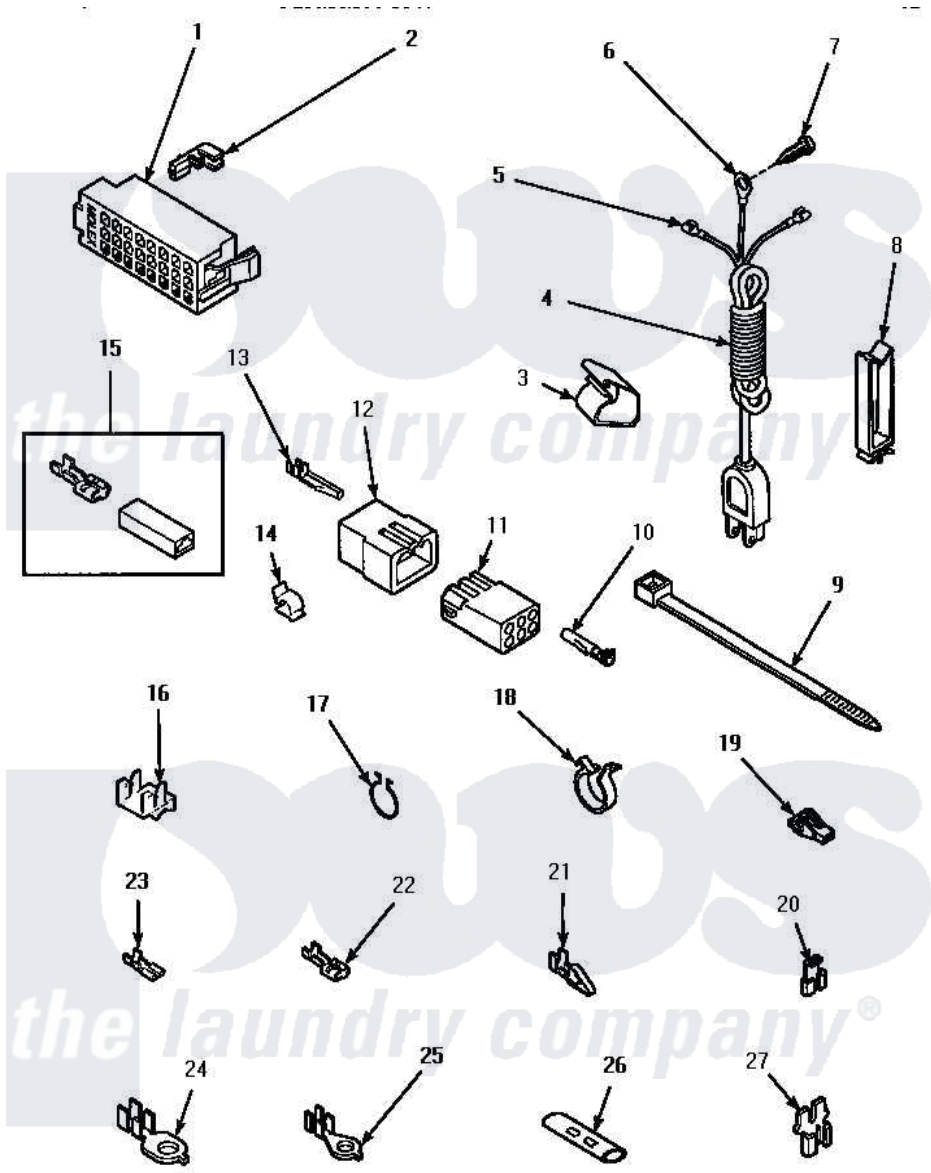

Amana LW9203W (BOM: P1163401W W) 15 - POWER CORD & TERMINALS

POWER CORD AND TERMINALS

Amana Residential Amana LW9203W (BOM: P1163401W W) Washer Parts Parts Diagram 15 - POWER CORD & TERMINALS

[Click on the part number to view part](#)

Item	Original Part Number	Replaced By	Status	Part Description
1	34123			Housing, LH -24 Position
"	32746			Housing, RH-24 Positi
2	Y00188			Molex Terminal
3	35521		Not Available	CLIP,HARNESS HOLDER
4	33559		Not Available	POWER CORD
5	03673		Not Available	NUT
6	Y00000000		Not Available	SEE NOTE GROUND WIRE, GREEN
7	52909			Screw, 10B-16 X 1/2 HeX
8	36274		Not Available	CLIP, HARNESS
9	36466	M0321209		Tie-Electrical
10	Y00117	5011-XX		093 Female Socket
11	26301			Receptacle, Molex
"	26708			Receptacle, 6 Circuit
"	26163			Receptacle, 9 Circuit

12	23033		Plug, 9 Circuit
"	23041		Plug, 6 Circuit
"	26302	Not Available	PLUG,1 CIRCUIT
13	Y00116		Terminal, Pin-Male
14	21036		Clip, Cable
15	00234	00359	Terminal Ultra Pod 250 X032F
16	Y00161	B5733302	Clip, Ground
17	51291		Clip, Wire
18	61510	504034	Clip, Wire
19	70210	Not Available	INSULATOR,BLUE
20	Y00120		Terminal, Flag-1/4 Fema
21	00220	Not Available	TERMINAL,CRIMP-SINGLE
22	Y00119	Not Available	SPADE TERMINAL(18 GAUGE) (1/4 INCH-(1) 18 GAUGE WIRE)
23	00112		Terminal, Spade-3/16 Fe
24	Y00113	Not Available	TERMINAL,RING-1/4 STUD
25	00110		No.10 18 Gauge Wire
26	21091	Not Available	CONNECTOR TWO 1/4 INCH MALE
27	29673	Not Available	DOUBLE CONNECTOR