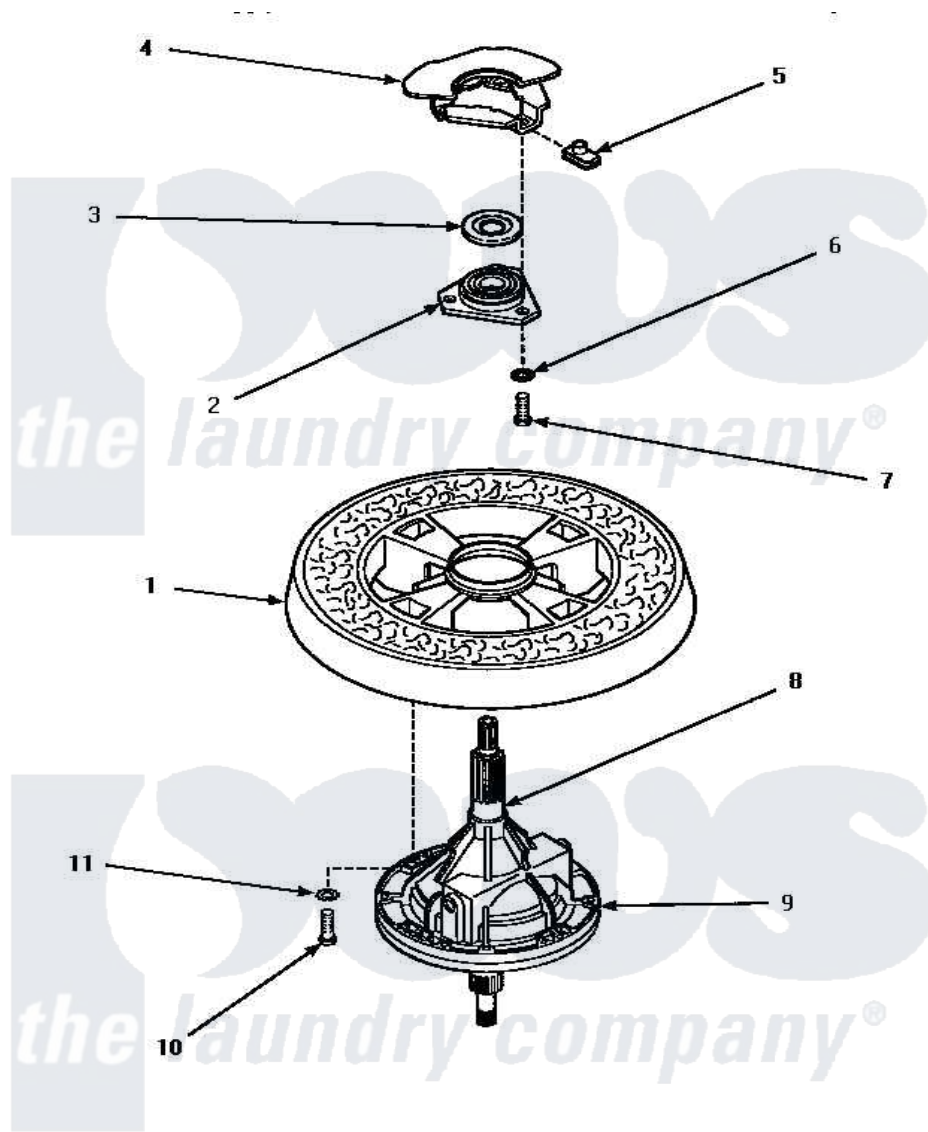

**Amana LW9203W (BOM: P1163401W W) 18 - TRANSMISSION ASSY & BALANCE RING**

**TRANSMISSION ASSEMBLY AND BALANCE RING**

Amana Residential Amana LW9203W (BOM: P1163401W W) Washer Parts Parts Diagram 18 - TRANSMISSION ASSY & BALANCE RING

[Click on the part number to view part](#)

Item	Original Part Number	Replaced By	Status	Part Description
1	34731		Not Available	ASSY,BALANCE RING-COMPL
2	27182	<a href="#">40004201P</a>		Main Bearing Assembly
3	<a href="#">27187</a>			Flinger
4	Y00000000		Not Available	SEE NOTE OUTER TUB
5	<a href="#">27222</a>			Nut, Retainer 5/16-18
6	<a href="#">04366</a>			Lockwasher, 5/16intshkp
7	01355		Not Available	SCREW
8	<a href="#">27604P</a>			Never-Seeze 1 Oz Tube
9	Y34526	<a href="#">34526P</a>		Assembly, Transmission
10	27200		Not Available	CAP SCREW
11	<a href="#">02431</a>			Lockwasher, 1/4 Ext Shk