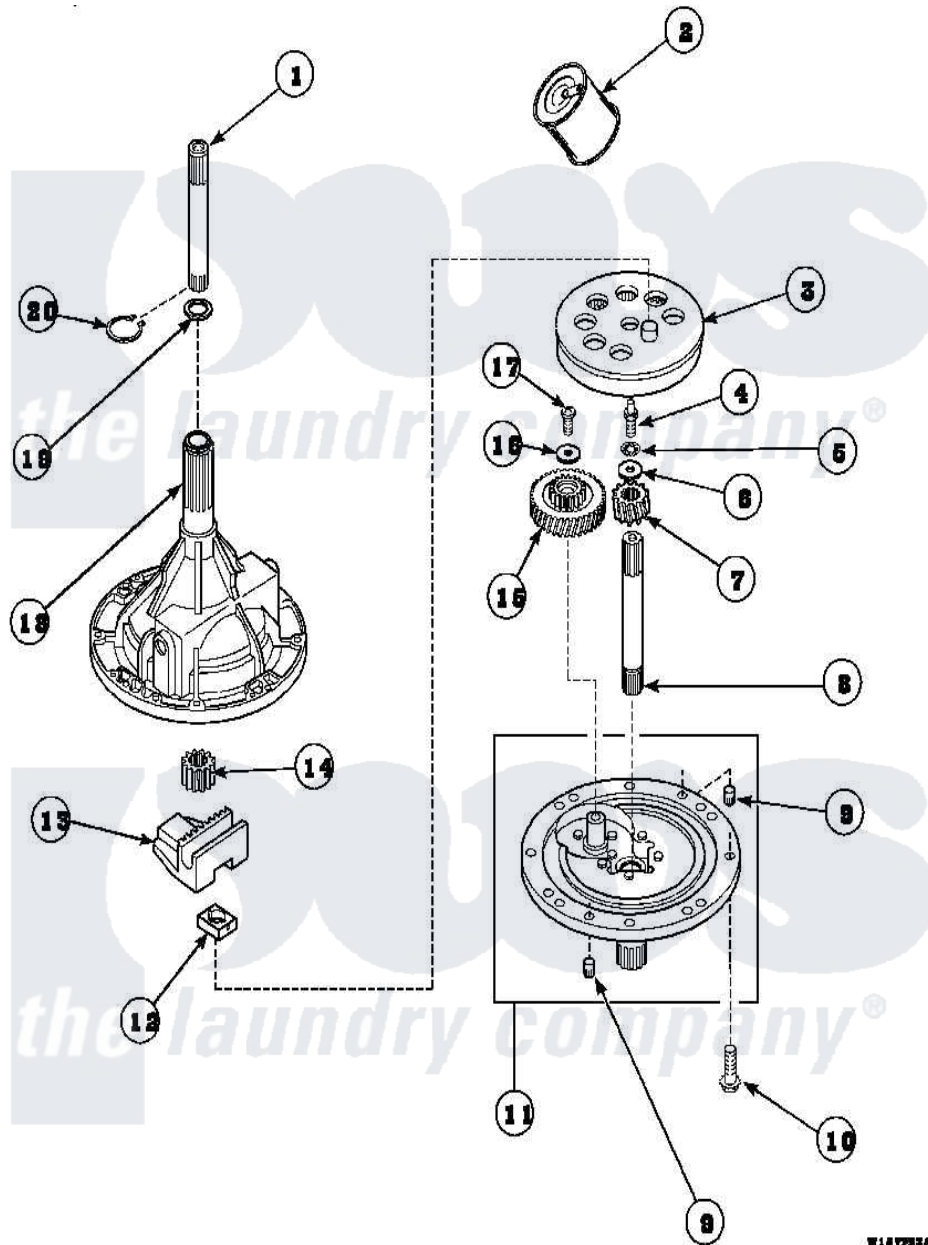

Amana LW9203W2 (BOM: PLW9203W2) 01 - 34526P TRANSMISSION ASSY

Amana Residential Amana LW9203W2 (BOM: PLW9203W2) Washer Parts Parts Diagram 01 - 34526P TRANSMISSION ASSY

Click on the part number to view part

Item	Original Part Number	Replaced By	Status	Part Description
1	Y36570			Shaft, Output
2	27243P			Oil, CW Transmission F-
3	26577			Assembly, Gear And Stud
4	27030		Not Available	SCREW, 1/4-20 SPECIAL
5	21456			Lockwasher, 1/4 Intshkp
6	26509	40041501		Washer
7	36562			Pinion, Drive
8	34853			Shaft, Input
9	27172			Pin, Dowel
10	32814		Not Available	SCREW, 1/4-20X7/8 SERRA
11	38290			Assembly, Cover
12	26493			Slide
13	Y31526			Rack
14	27003			Pinion, Agitator
15	29161			Gear, Reduction

16	29260	Not Available	WASHER
17	29273		Screw, 1/4-20 X 3/8
18	33223	Not Available	ASSY, TRANSMISSION CASE
19	35092		Washer, 3628id X 1.00 X .056
20	27197		Ring, Retaining
NI	37577P	Not Available	SEALANT