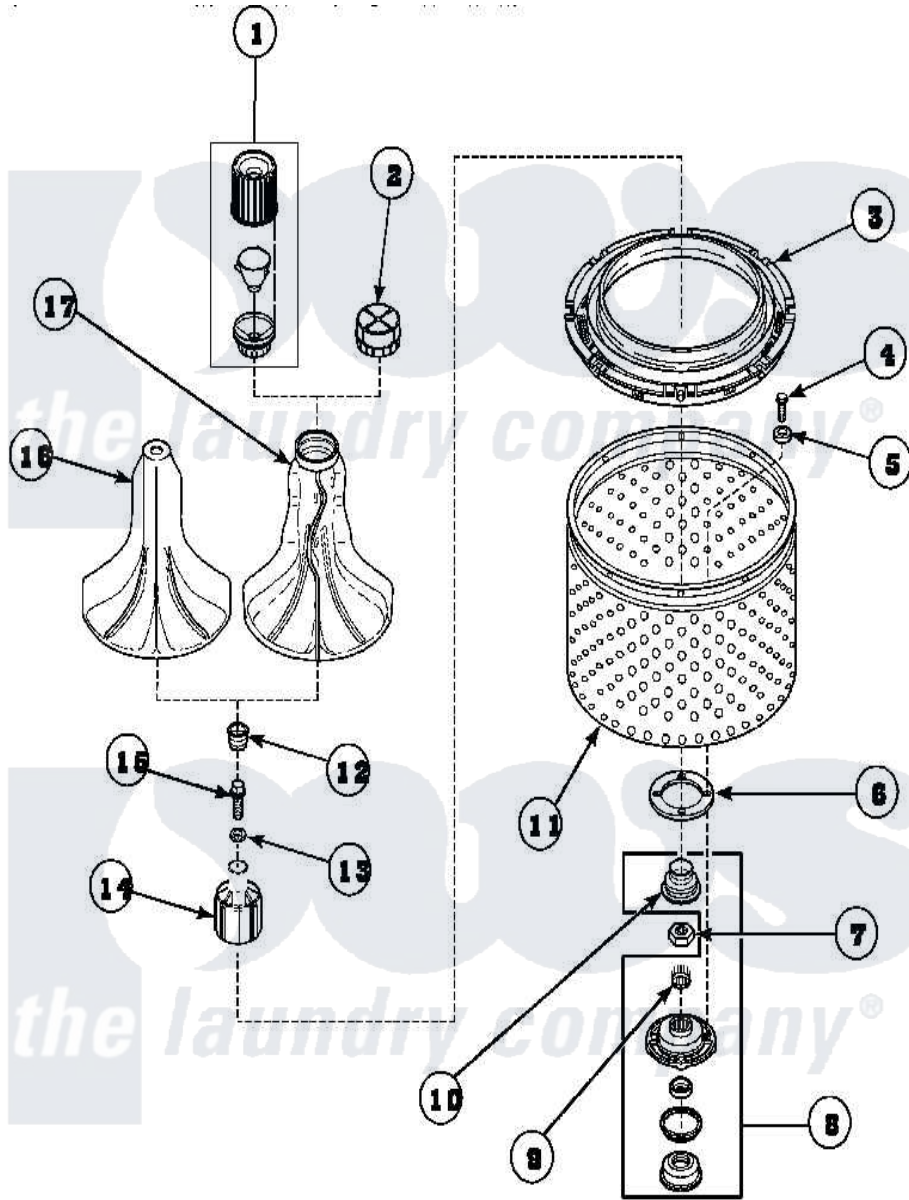

**Amana LW9203W2 (BOM: PLW9203W2) 02 - AGITATOR/DRIVE  
BELL/SEAL KIT/TUB & HUB**

W244P2EA

Amana Residential Amana LW9203W2 (BOM: PLW9203W2) Washer Parts Parts Diagram 02 - AGITATOR/DRIVE BELL/SEAL KIT/TUB & HUB  
Click on the part number to view part

Item	Original Part Number	Replaced By	Status	Part Description
1	36542	<a href="#">40002101W</a>		Assembly, Fabric Softner
2	<a href="#">36515</a>			Cap, Agitator
3	<a href="#">35035</a>			Guard, Clothes
4	27202	<a href="#">W10116787</a>		Screw
5	<a href="#">28094</a>			Gasket
7	Y29220	<a href="#">40016301</a>		Nut, Lock
8	495P3	<a href="#">R9900552</a>		Hub And Seal
9	29728	<a href="#">40008301</a>		Insert, Spline
10	36425	<a href="#">40016101</a>		Seal, Bell Drive
12	36511	<a href="#">40008401</a>		Plug, Bell
13	<a href="#">36472</a>			O-Ring
14	36443P	<a href="#">R9900189</a>		Kit, Drive Bell And Seal
15	34288	<a href="#">40065102</a>		Screw, Shoulder 1/4