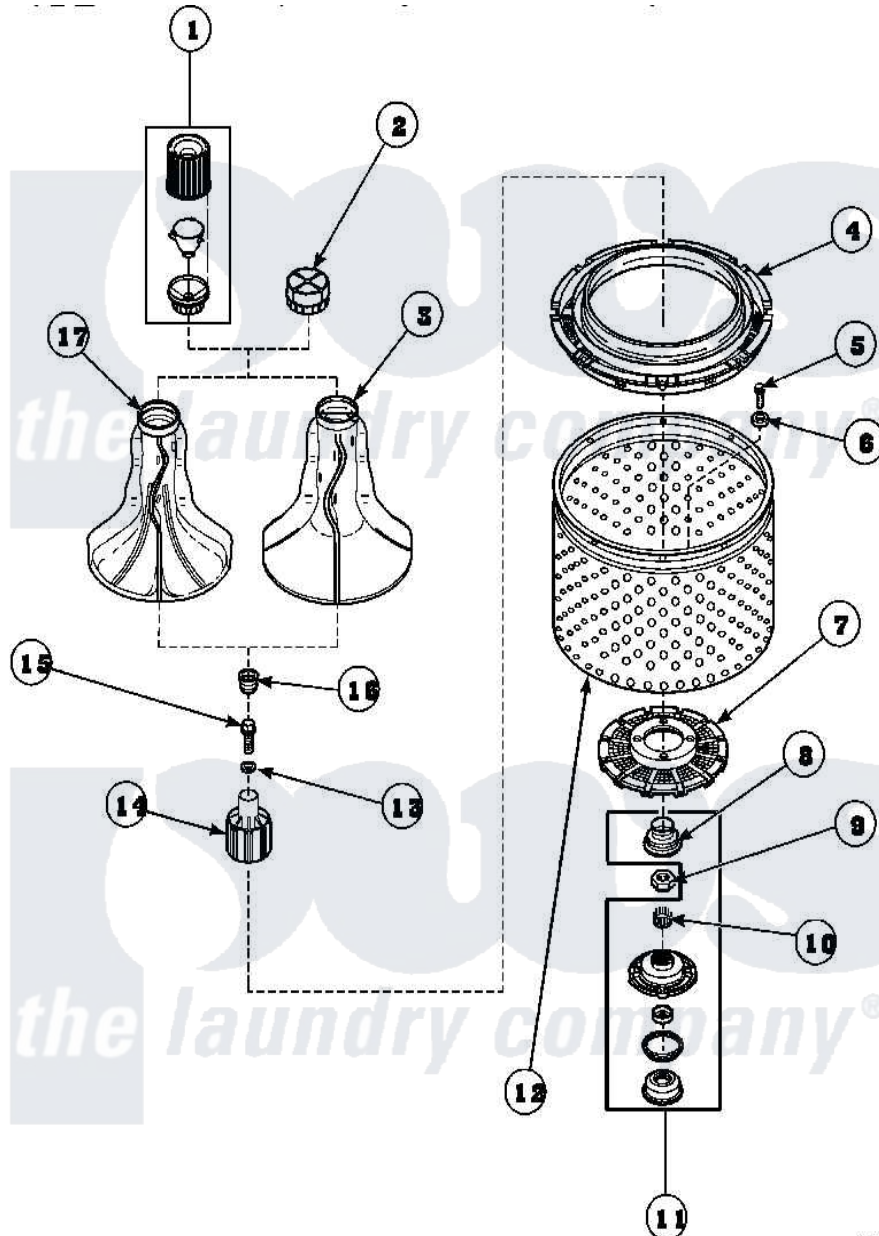

**Amana LW9203W2 (BOM: PLW9203W2) 03 - AGITATOR/DRIVE  
BELL/SEAL KIT/TUB & HUB**

Amana Residential Amana LW9203W2 (BOM: PLW9203W2) Washer Parts Parts Diagram 03 - AGITATOR/DRIVE BELL/SEAL KIT/TUB & HUB  
Click on the part number to view part

W23075A

| Item | Original Part Number  | Replaced By               | Status | Part Description         |
|------|-----------------------|---------------------------|--------|--------------------------|
| 1    | 36542                 | <a href="#">40002101W</a> |        | Assembly, Fabric Softner |
| 2    | <a href="#">36515</a> |                           |        | Cap, Agitator            |
| 3    | 36507                 | <a href="#">40000501W</a> |        | Agitator, Flex Vane      |
| 4    | <a href="#">35035</a> |                           |        | Guard, Clothes           |
| 5    | 27202                 | <a href="#">W10116787</a> |        | Screw                    |
| 6    | <a href="#">28094</a> |                           |        | Gasket                   |
| 7    | 32998                 | <a href="#">39371</a>     |        | Filter Lin               |
| 8    | 36425                 | <a href="#">40016101</a>  |        | Seal, Bell Drive         |
| 9    | Y29220                | <a href="#">40016301</a>  |        | Nut, Lock                |
| 10   | 29728                 | <a href="#">40008301</a>  |        | Insert, Spline           |
| 11   | 495P3                 | <a href="#">R9900552</a>  |        | Hub And Seal             |
| 12   | 33501P                | <a href="#">R9900144</a>  |        | Kit- Wash                |
| 13   | <a href="#">36472</a> |                           |        | O-Ring                   |
| 14   | 36443P                | <a href="#">R9900189</a>  |        | Kit, Drive Bell And Seal |
| 15   | 34288                 | <a href="#">40065102</a>  |        | Screw, Shoulder 1/4      |