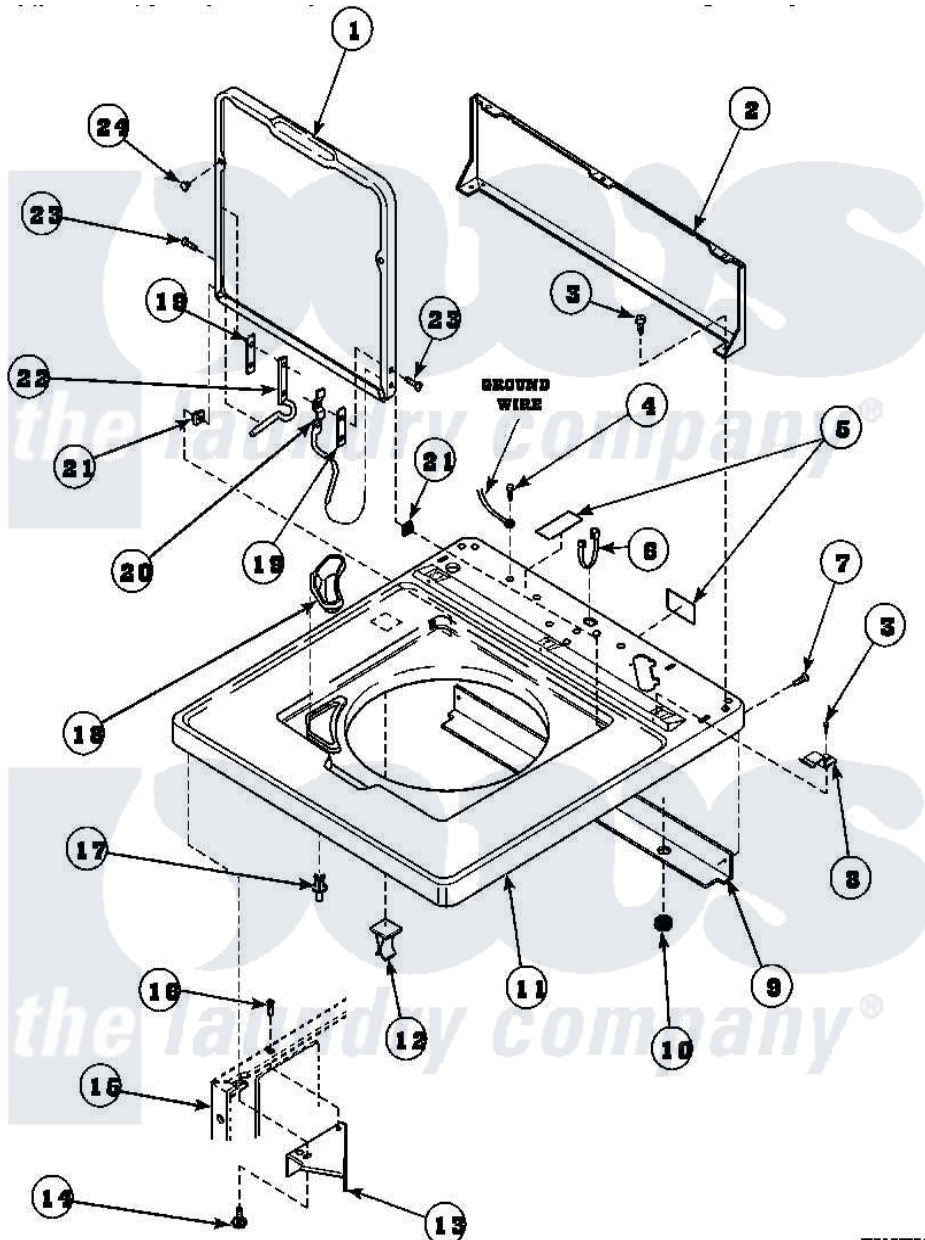

Amana LW9203W2 (BOM: PLW9203W2) 05 - CAB TOP/LOADING DR & CTRL HOOD REAR PAN

Amana Residential Amana LW9203W2 (BOM: PLW9203W2) Washer Parts Parts Diagram 05 - CAB TOP/LOADING DR & CTRL HOOD REAR PAN

Click on the part number to view part

Item	Original Part Number	Replaced By	Status	Part Description
1	36018_P		Not Available	LOADING DOOR
2	34903		Not Available	PANEL, BACK HOOD (USE 37782)
3	23962	W10116760		Screw
4	52909			Screw, 10B-16 X 1/2 HeX
6	21903	211881		Grommet, Cord Part Not Used-Gas Models Only
7	27196	27001200		Screw
8	35887	40063901		Clip, Hold Down
11	34902_P		Not Available	CABINET TOP
12	36519		Not Available	CLIP
13	36034			Bracket, Director-Module
14	Y31644	27001200		Screw
15	34475_P		Not Available	CABINET
16	36035		Not Available	SCREW,8-18X3/8 PHIL FLT HD

17	56534		Barrel, Support
18	34776	Not Available	DISPENSER,BLEACH
19	34338		Gasket, Hinge
20	36437		Hinge, Lid R
21	33446	40008201	Bushing, Hinge
22	36513		Hinge, Left
23	34337	W10119828	Screw, Lid Hinge Mounting
24	21685	40038001	Bumper