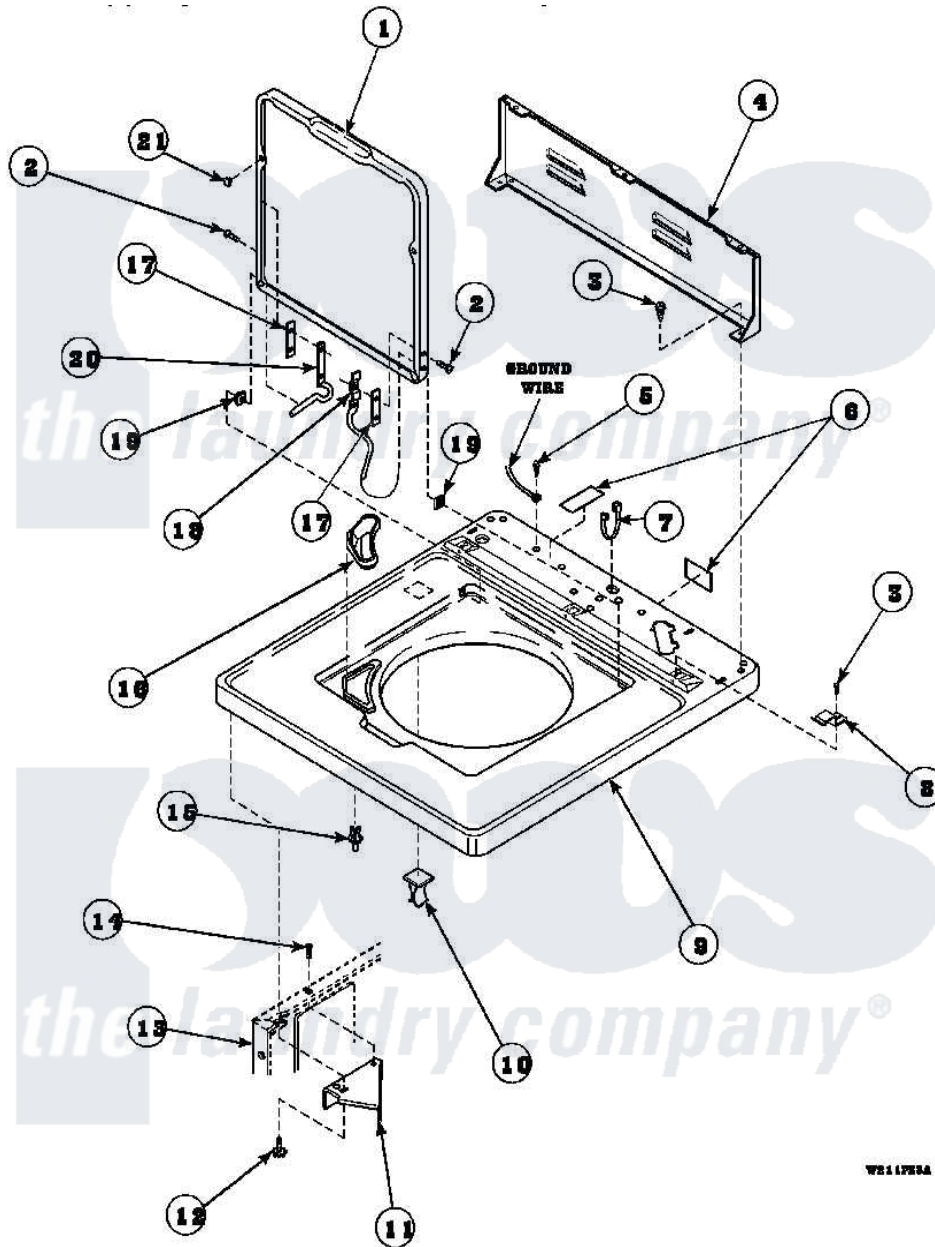

**Amana LW9203W2 (BOM: PLW9203W2) 06 - CAB TOP/LOADING DR & CTRL HOOD REAR PAN**

WB11793A

Amana Residential Amana LW9203W2 (BOM: PLW9203W2) Washer Parts Parts Diagram 06 - CAB TOP/LOADING DR & CTRL HOOD REAR PAN

[Click on the part number to view part](#)

Item	Original Part Number	Replaced By	Status	Part Description
1	36018_P		Not Available	LOADING DOOR
2	34337	<a href="#">W10119828</a>		Screw, Lid Hinge Mounting
3	23962	<a href="#">W10116760</a>		Screw
4	34903		Not Available	PANEL, BACK HOOD (USE 37782)
5	<a href="#">52909</a>			Screw, 10B-16 X 1/2 HeX
6	24903		Not Available	STICKER,DISCONNECT POW
7	21903	<a href="#">211881</a>		Grommet, Cord Part Not Used-Gas Models Only
8	35887	<a href="#">40063901</a>		Clip, Hold Down
9	34902_P		Not Available	CABINET TOP
10	36519		Not Available	CLIP
11	<a href="#">36034</a>			Bracket, Director-Module
12	Y31644	<a href="#">27001200</a>		Screw
13	34475_P		Not Available	CABINET

14	36035	Not Available	SCREW,8-18X3/8 PHIL FLT HD
15	<a href="#">56534</a>		Barrel, Support
16	34776	Not Available	DISPENSER,BLEACH
17	<a href="#">34338</a>		Gasket, Hinge
18	<a href="#">36437</a>		Hinge, Lid R
19	33446	<a href="#">40008201</a>	Bushing, Hinge
20	<a href="#">36513</a>		Hinge, Left
21	21685	<a href="#">40038001</a>	Bumper
NI	<a href="#">26594P</a>		Grease, Silicone - 2 Oz Tube