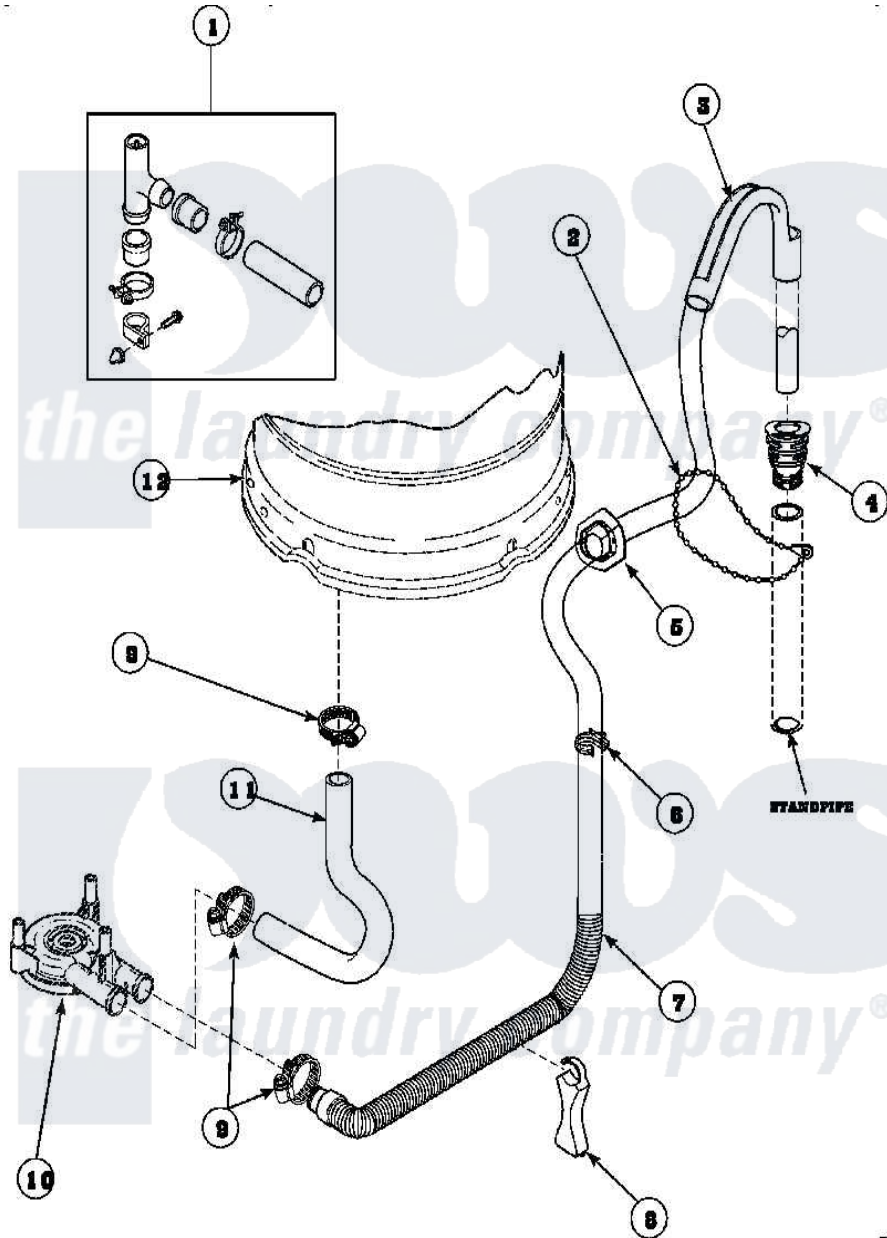

Amana LW9203W2 (BOM: PLW9203W2) 07 - DRAIN HOSE AND SIPHON BREAK

Amana Residential Amana LW9203W2 (BOM: PLW9203W2) Washer Parts Parts Diagram 07 - DRAIN HOSE AND SIPHON BREAK

[Click on the part number to view part](#)

Item	Original Part Number	Replaced By	Status	Part Description
1	562P3	76660		Break-Sphn
2	33489	8539404		Tie-Wire
3	33615	22003814		Retainer, Drain Hose
4	36878	40008101		Adapter, Standpipe
5	32219			Relief, Strain
6	36014			Clip, Retainer-Hose
7	37245	40053901		Hose, Drain
8	36522			Hose Support
"	35487			Support, Hose
9	36802	285655		Clamp, Hose
10	36863P	27001233		Pump
11	35753			Hose, Tub To Pump-Ddp
12	34438P			Assembly, Outer Tub