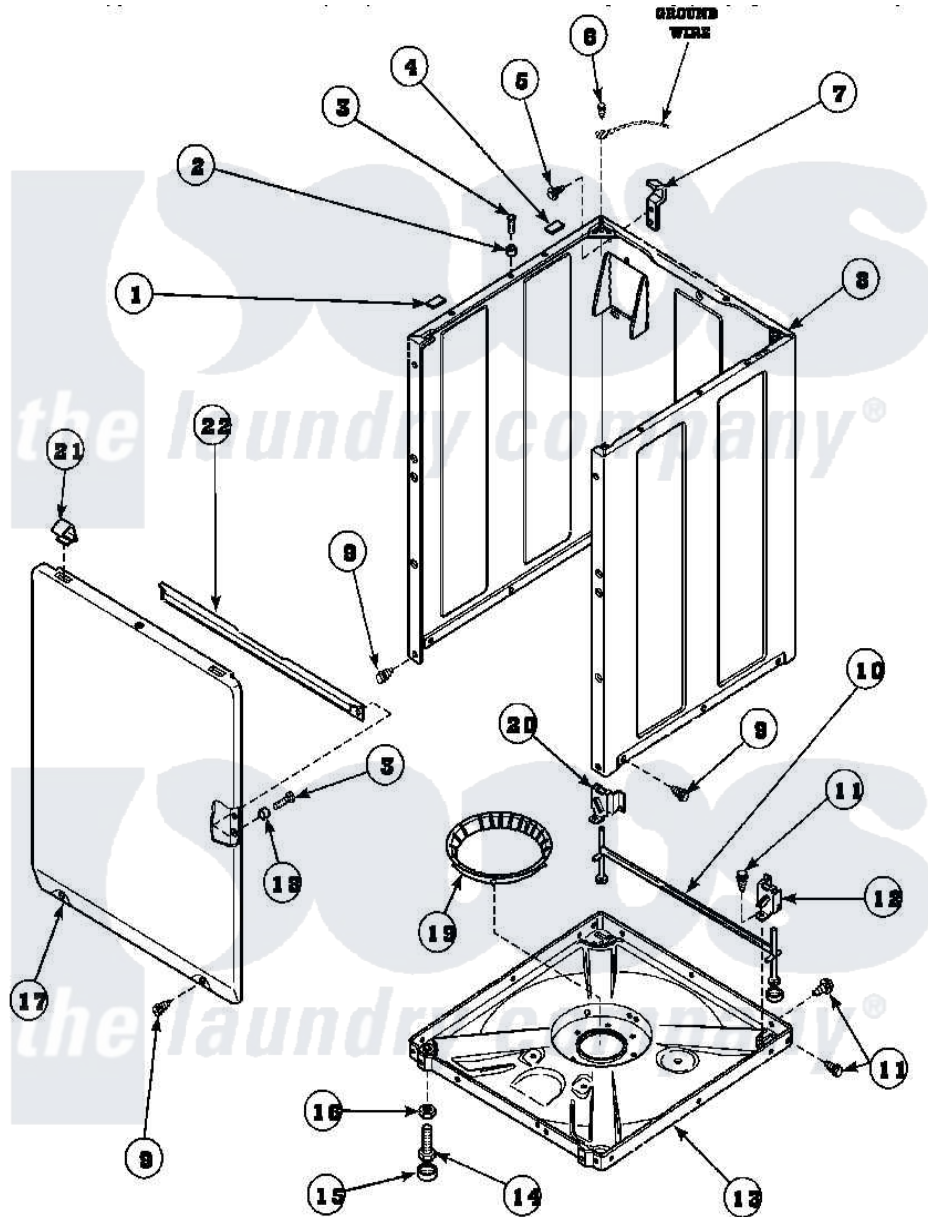

Amana LW9203W2 (BOM: PLW9203W2) 08 - FRONT PANEL, BASE ASSY AND CABINET ASSY

W1142728A

Amana Residential Amana LW9203W2 (BOM: PLW9203W2) Washer Parts Diagram 08 - FRONT PANEL, BASE ASSY AND CABINET ASSY

[Click on the part number to view part](#)

Item	Original Part Number	Replaced By	Status	Part Description
1	Y56128			Pad, Bumper
2	56079	505187		Locator, Panel
3	32671	Y014874		Screw, Idler Arm And Sleeve
4	36226			Pad, Bumper .25
5	34499		Not Available	SCREW, No.10B X 1/4 TAP IN HX
6	23962	W10116760		Screw
7	Y27103			Hinge, Hold-Down Lug
8	34475_P		Not Available	CABINET
9	27196	27001200		Screw
10	34443			Assembly, Leg And Stabilier
11	35148		Not Available	SCREW, 1/4-14 X 3/8 HX HD
12	36036		Not Available	BRACKET, SLL-RIGHT
13	36599P			Assembly Nut/ Leg Base
"	34434P			Assembly Nut/Leg Base

14	Y34319	22003428	Leg, Adjustable
15	34318	40016001	Foot, Rubber
16	Y21899	40038101	Nut, Leg
17	34656_P		Not Available FRONT PANEL
18	28102		Locator, Panel
19	36108		Not Available SNUBBER PAD & ISOLATOR
20	36037		Bracket, SII-Left
21	35865		Clip, Hold-Down Front Panel
22	Y35097		Not Available BRACE, FRT PNL