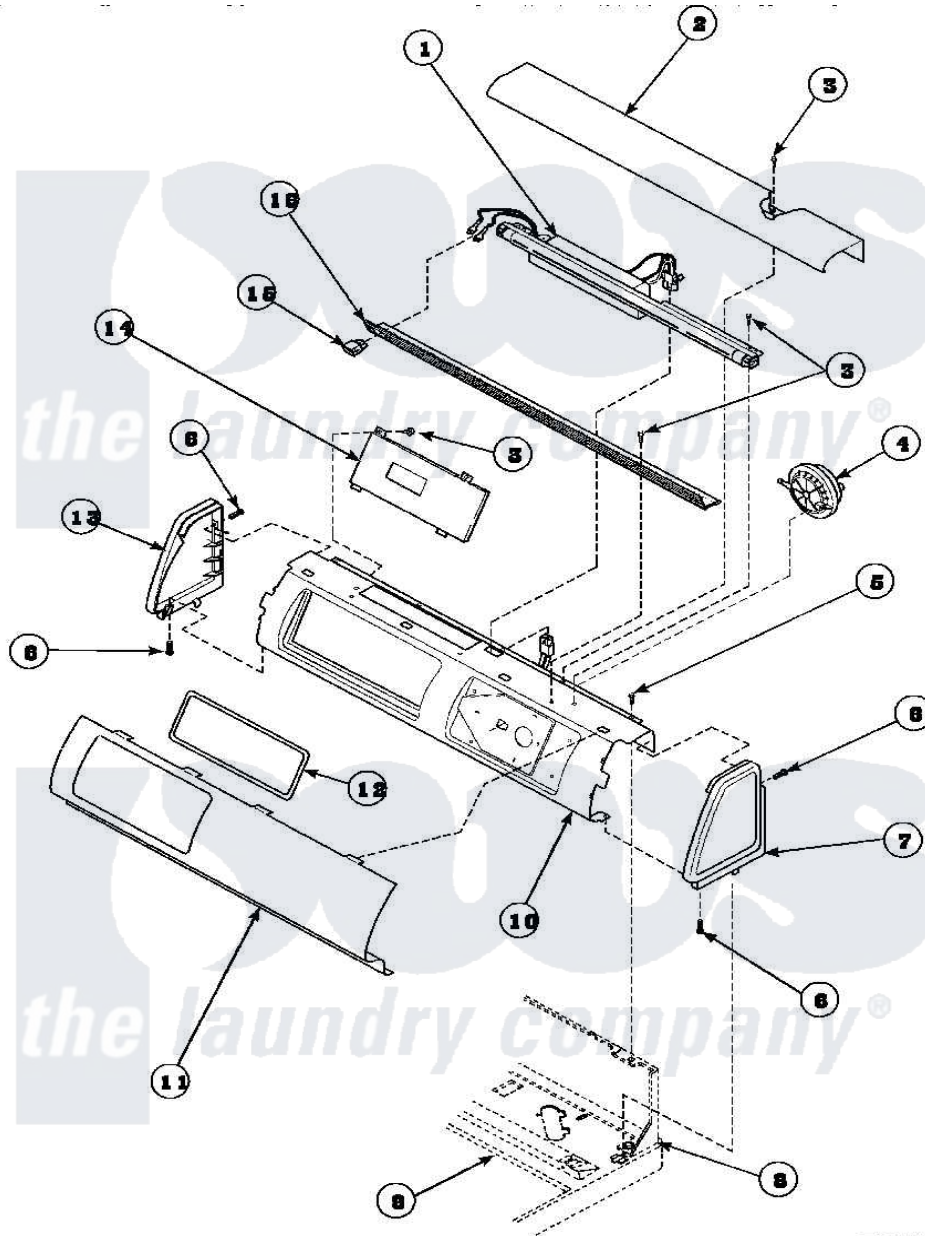

Amana LW9203W2 (BOM: PLW9203W2) 09 - GRAPHIC PANEL, CTRL MTG PLATE AND CTRLS

Amana Residential Amana LW9203W2 (BOM: PLW9203W2) Washer Parts Parts Diagram 09 - GRAPHIC PANEL, CTRL MTG PLATE AND CTRLS

Click on the part number to view part

Item	Original Part Number	Replaced By	Status	Part Description
1	34836			Assembly, Fluorescent Light
2	34824		Not Available	TOP COVER
3	23962	W10116760		Screw
4	36136	39078		Switch- Pr
5	34904	489355		Screw, 8 X 1/2
6	501086	90767		Screw, 8A X 3/8 HeX Washer Head Tapping
7	34817		Not Available	END CAP(RIGHT)
8	34903		Not Available	PANEL, BACK HOOD (USE 37782)
9	34902_P		Not Available	CABINET TOP
10	34822		Not Available	NO LONGER AVAILABLE
11	35312		Not Available	SPRING
12	35114			Gasket, Electronic Control
13	34818		Not Available	END CAP(LEFT)

14 [R9900571](#)

Kit, Electronic Control

15 35038

Not Available

SWITCH/ WHITE

16 [34829](#)

Diffuser, Lamp-Clear