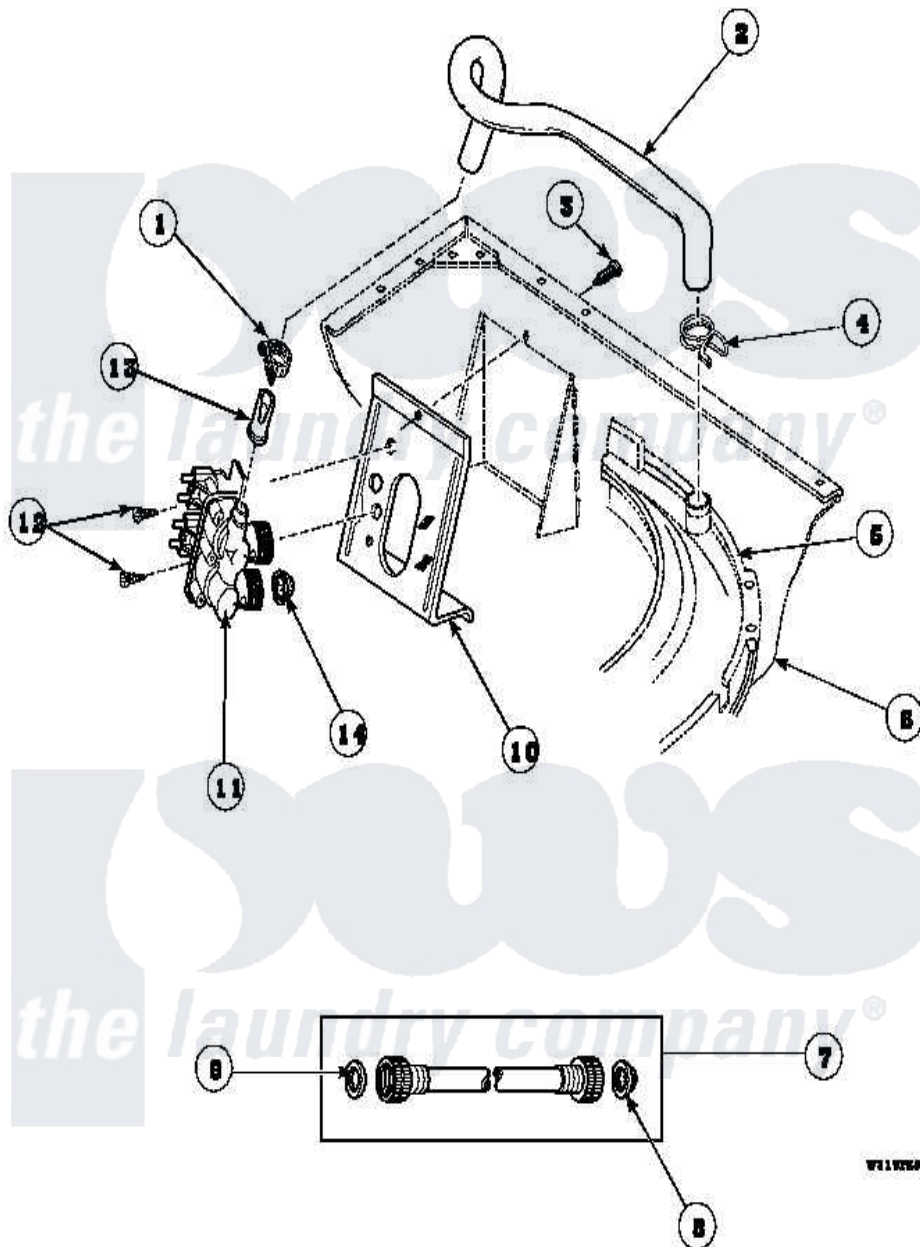

Amana LW9203W2 (BOM: PLW9203W2) 10 - INLET/FILL HOSE/MIXING VLV & MTG BRKT

W1117544

Amana Residential Amana LW9203W2 (BOM: PLW9203W2) Washer Parts Parts Diagram 10 - INLET/FILL HOSE/MIXING VLV & MTG BRKT
 Click on the part number to view part

Item	Original Part Number	Replaced By	Status	Part Description
1	36801	596669		Clamp, Manifold
2	35920		Not Available	HOSE,MIXING VALVE/TUB
3	33562	27001200		Screw
4	29210			Hose Clamp
5	36025P			Assembly, Tub Coverand Gasket
6	34475_P		Not Available	CABINET
7	28330P	202860		Inlet Hose Assembly
"	20617		Not Available	HOSE, INLET (8 FT)
"	20618	21001467		Hose- 10'
8	28605	22002960		Strainer, Washer Inlet
9	20290	Y013783		Washer, Inlet Hose
10	34972	39407		Bracket, Valve
11	Y35177		Not Available	VALVE,MIXING-TEMP SENS
12	501086	00767		Screw, 8A X 3/8 HeX Washer

12	301000	30107	Head Tapping
13	34500	22001900	Preventer, Back Flow
14	24122	22002960	Strainer, Washer Inlet