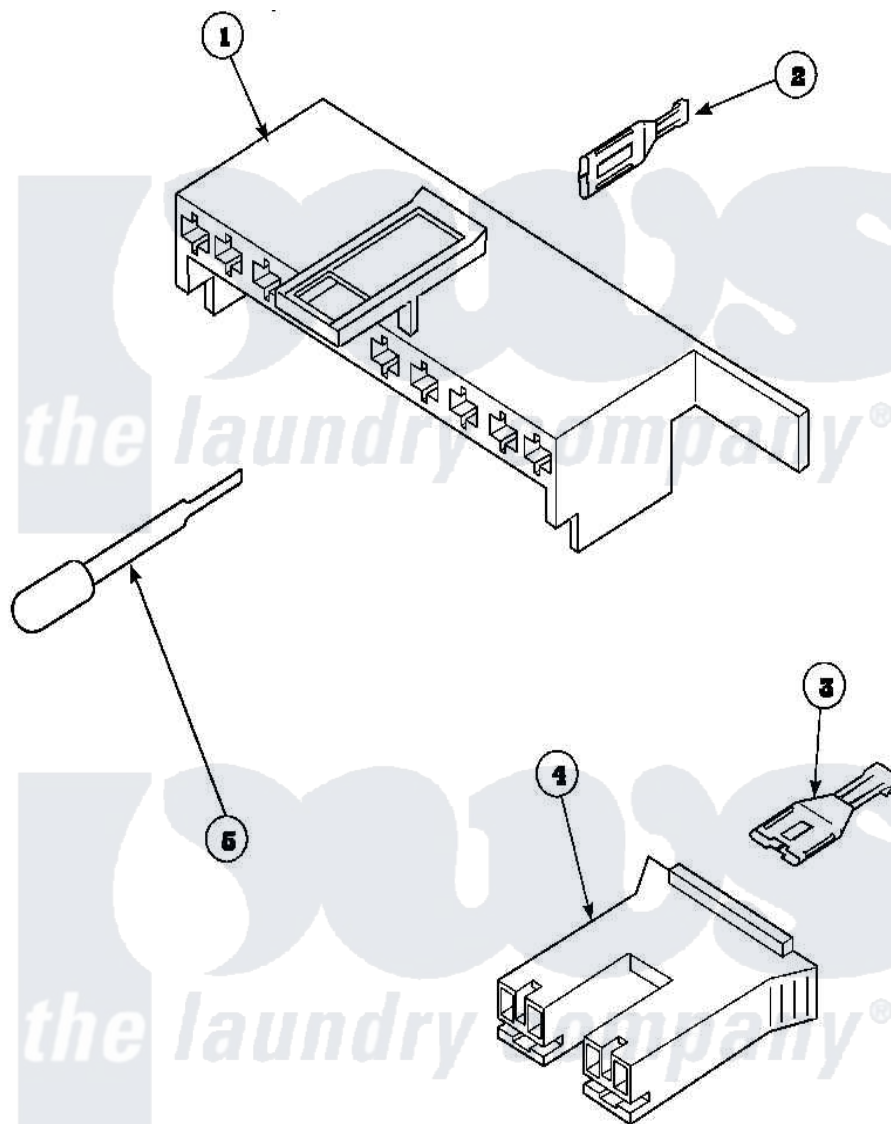

**Amana LW9203W2 (BOM: PLW9203W2) 11 - MIXING VLV, CONN  
BLOCKS, TERM, EXTRACTOR**

Amana Residential Amana LW9203W2 (BOM: PLW9203W2) Washer Parts Parts Diagram 11 - MIXING VLV, CONN  
BLOCKS, TERM, EXTRACTOR  
Click on the part number to view part

W124P224

Item	Original Part Number	Replaced By	Status	Part Description
1	<a href="#">34677</a>			10 Circuit Plug
2	<a href="#">Y00188</a>			Molex Terminal
4	<a href="#">34676</a>			Plug
"	34675		Not Available	PLUG
5	<a href="#">283P4</a>			Terminal Extractor Tool
NI	<a href="#">35347</a>			Assembly, Wiring Harness
"	<a href="#">36278</a>			Harness, Wire