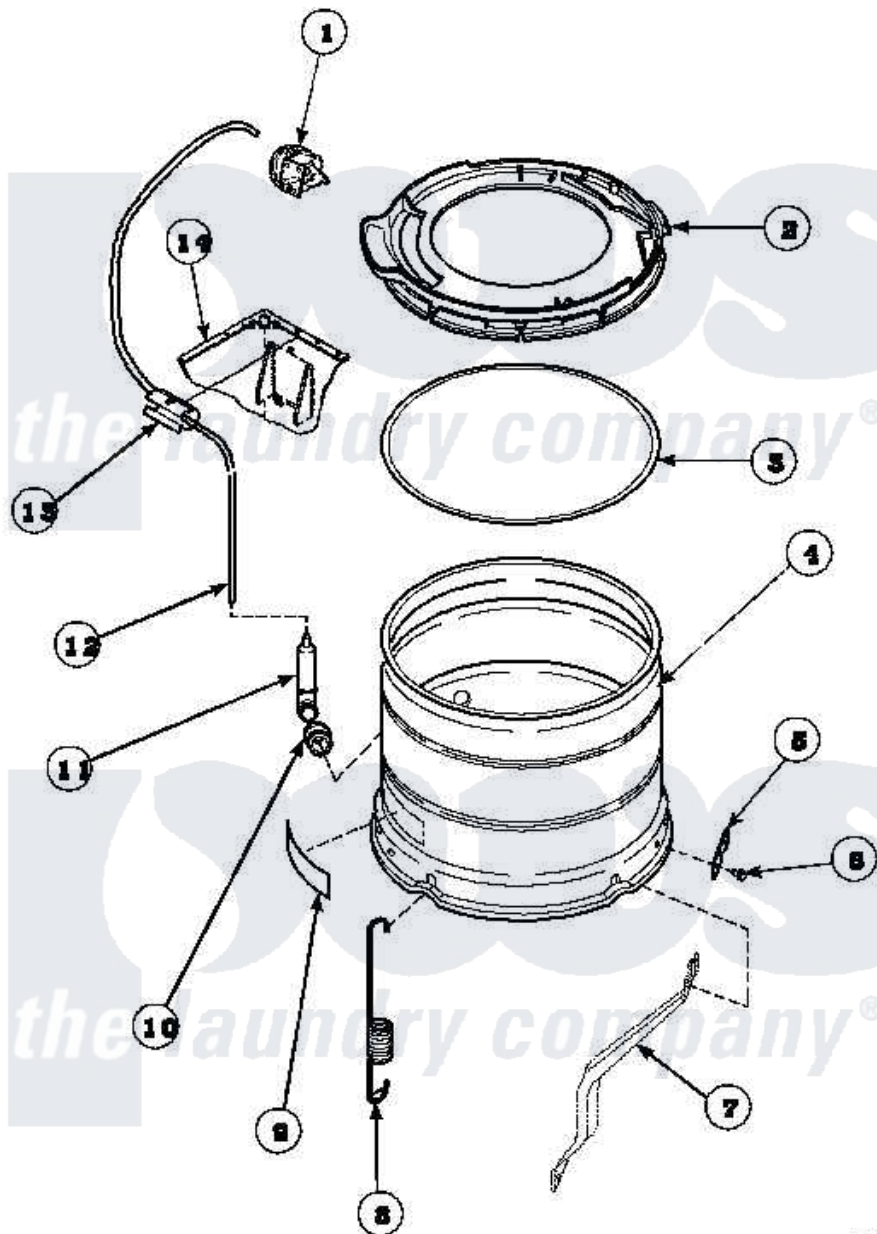

Amana LW9203W2 (BOM: PLW9203W2) 13 - OUTER TUB, COVER AND PRESSURE HOSE

Amana Residential Amana LW9203W2 (BOM: PLW9203W2) Washer Parts Parts Diagram 13 - OUTER TUB, COVER AND PRESSURE HOSE

Click on the part number to view part

Item	Original Part Number	Replaced By	Status	Part Description
1	36136	39078		Switch- Pr
2	36025P			Assembly, Tub Cover and Gasket
3	32857			Gasket, Tub Cover Small
4	34438P			Assembly, Outer Tub
5	27926			Plate, Leg .063
6	35369	40128701		Screw, 5/16-18 X .50
7	34471		Not Available	LEG,SUPPORT
8	35948			Spring, Leg-Large Tub
9	500049		Not Available	STICKER
10	29175	40037801		Grommet
11	30907	40008501		Assembly, Pressure Bulb
12	32372		Not Available	TUBING,PRESSURE 34"
13	36985		Not Available	CLIP, HOSE
14	34475_P		Not Available	CABINET