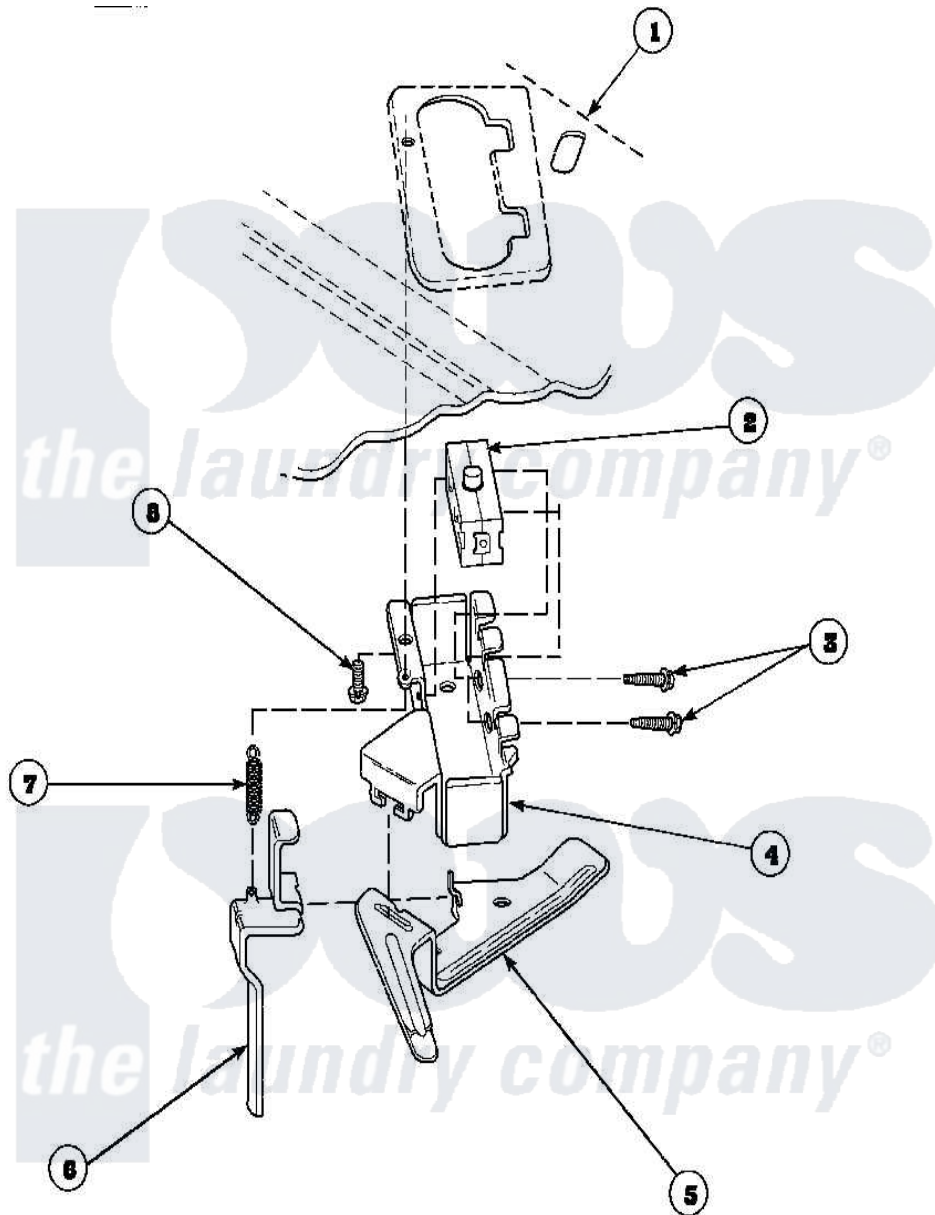

Amana LW9203W2 (BOM: PLW9203W2) 14 - OUT-OF-BALANCE SWITCH

Amana Residential Amana LW9203W2 (BOM: PLW9203W2) Washer Parts Parts Diagram 14 - OUT-OF-BALANCE SWITCH

[Click on the part number to view part](#)

W240223A

Item	Original Part Number	Replaced By	Status	Part Description
2	33445	27001095		Switch, Lid
3	36510			Screw
4	36497P			Kit, Switch Holder
5	33441			Arm, Actuator
6	33442			Lever, Unbalanced Load
7	33443			Spring
8	23962	W10116760		Screw