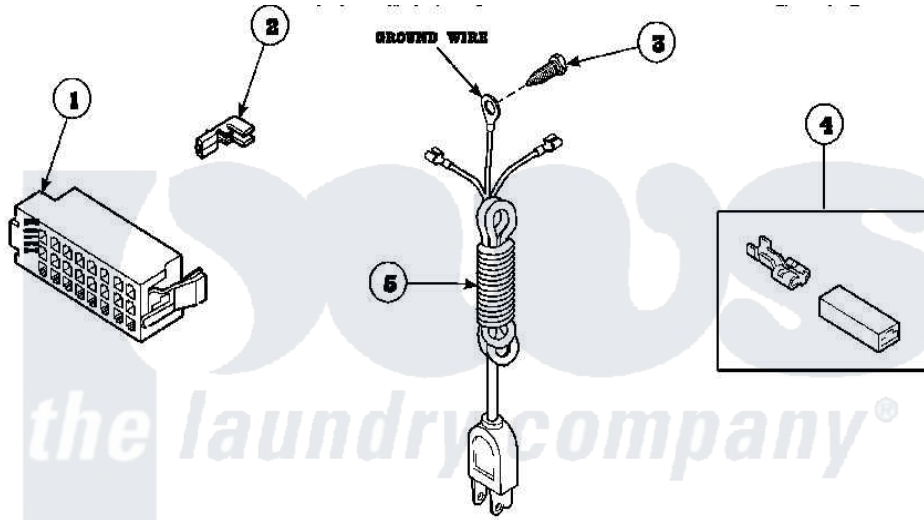

Amana LW9203W2 (BOM: PLW9203W2) 15 - POWER CORD AND TERMINALS

W244753A

Amana Residential Amana LW9203W2 (BOM: PLW9203W2) Washer Parts Parts Diagram 15 - POWER CORD AND TERMINALS

Click on the part number to view part

Item	Original Part Number	Replaced By	Status	Part Description
1	34123			Housing, LH -24 Position
2	Y00188			Molex Terminal
3	52909			Screw, 10B-16 X 1/2 HeX
5	33559		Not Available	POWER CORD
6	Y00116			Terminal, Pin-Male
7	26302		Not Available	PLUG,1 CIRCUIT
"	23033			Plug, 9 Circuit
"	23041			Plug, 6 Circuit
8	35521		Not Available	CLIP,HARNESS HOLDER
9	21036			Clip, Cable
10	26301			Receptacle, Molex
"	26708			Receptacle, 6 Circuit
12	36466	M0321209		Tie-Electrical
13	36274		Not Available	CLIP, HARNESS