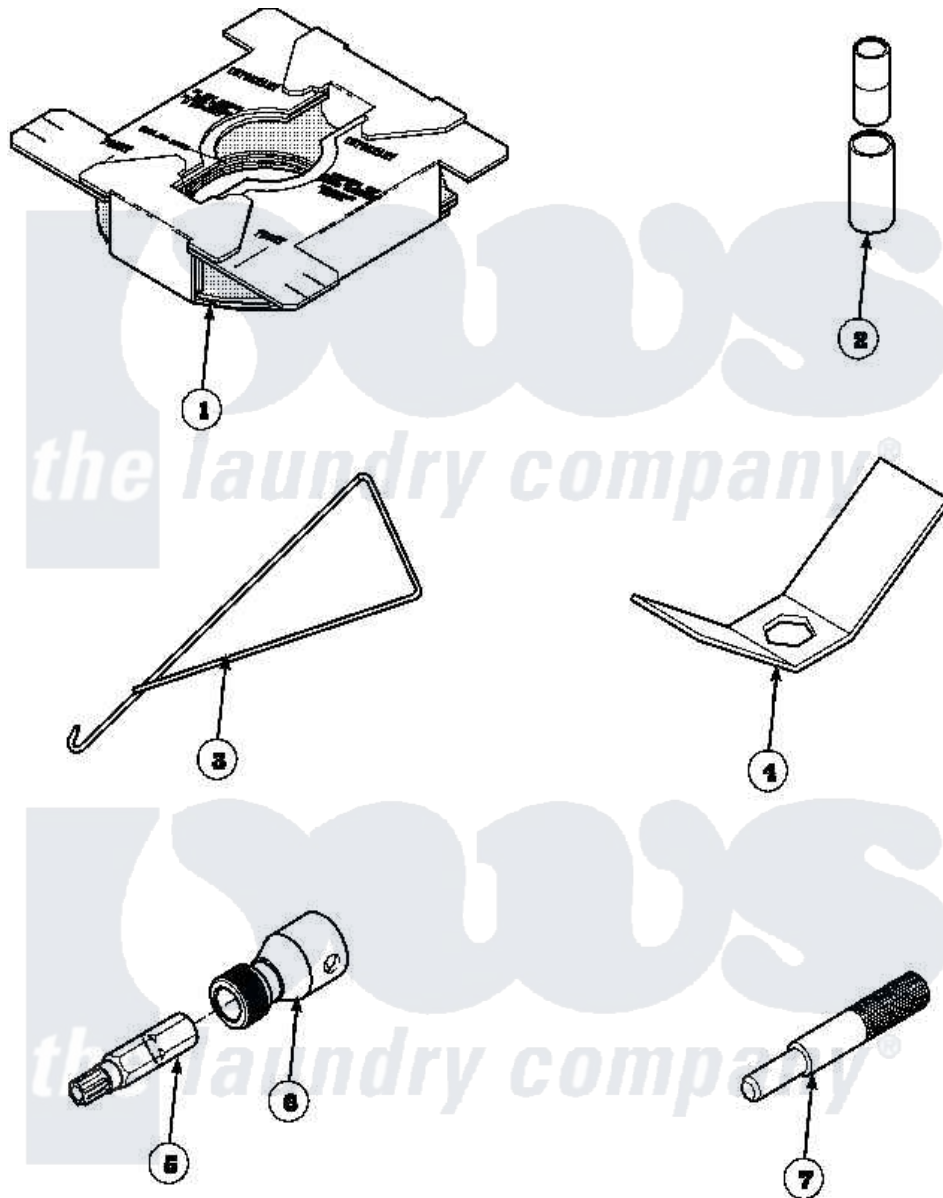

Amana LW9203W2 (BOM: PLW9203W2) 16 - SPECIAL TOOLS

Amana Residential Amana LW9203W2 (BOM: PLW9203W2) Washer Parts Parts Diagram 16 - SPECIAL TOOLS
 Click on the part number to view part

W1030588

Item	Original Part Number	Replaced By	Status	Part Description
1	36926		Not Available	BRACE, SHIPPING
2	242P4			Installer, Spring
3	289P4	321P4		Hook, Spring
4	237P4	306P4		Hex Wrench
5	282P4			T25 Tamper Resistant Bit
6	24161			Torx Bit Holder
7	305P4		Not Available	TOOL, TRANSMISSION PI
NI	555P3	725P3		Kit