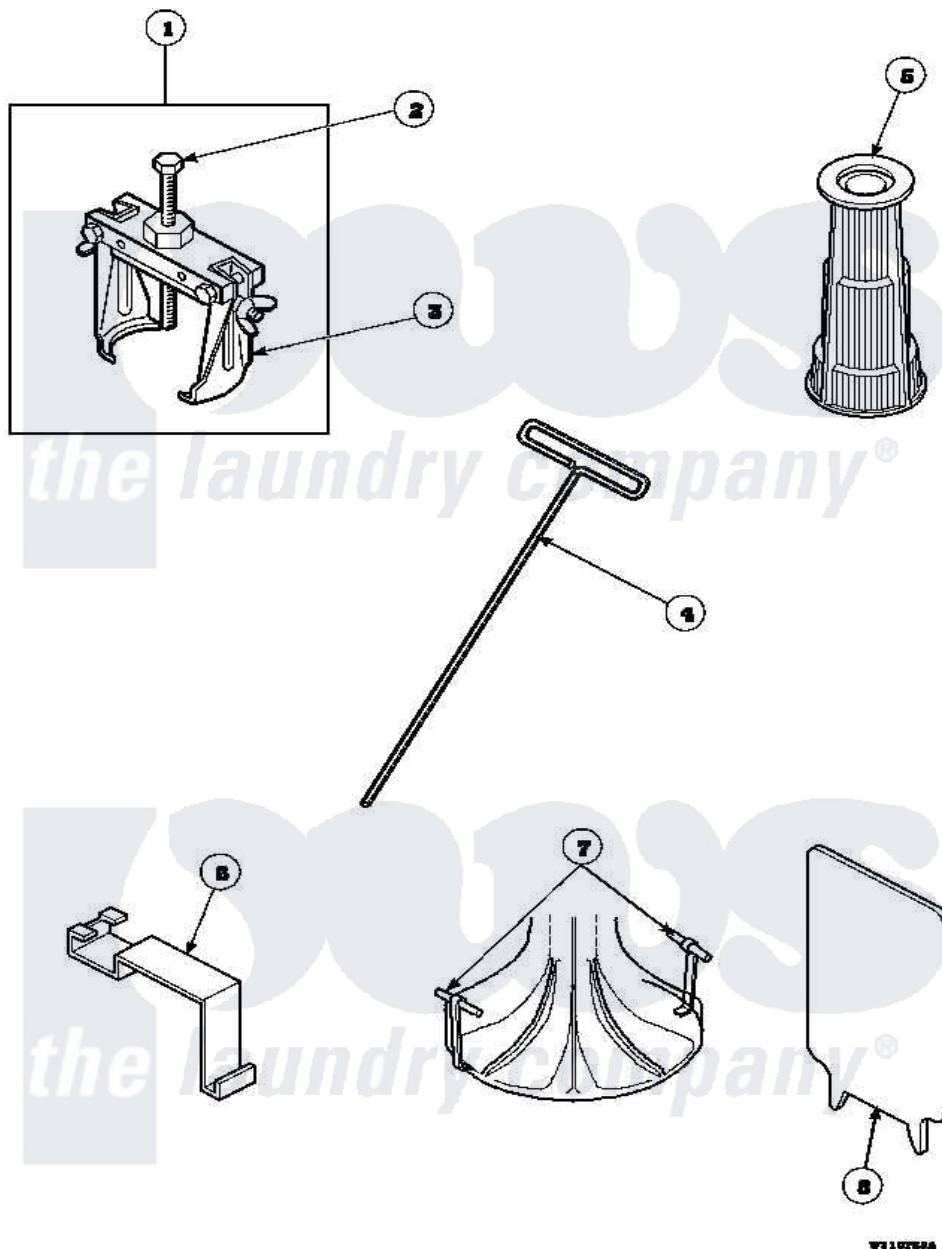

Amana LW9203W2 (BOM: PLW9203W2) 17 - SPECIAL TOOLS

Amana Residential Amana LW9203W2 (BOM: PLW9203W2) Washer Parts Parts Diagram 17 - SPECIAL TOOLS
 Click on the part number to view part

Item	Original Part Number	Replaced By	Status	Part Description
1	294P4			Bell Tool
2	294P4B			Drive Bell Bolt
3	294P4A			Jaw, Drive Bell Tool
4	291P4		Not Available	WRENCH, T - ALLEN
5	293P4			Seal Tool
6	273P4			Tub Cover Gasket Tool
7	254P4P			Agitator Hooks
8	272P4			Tool, Lid Switch Instal
NI	555P3	725P3		Kit