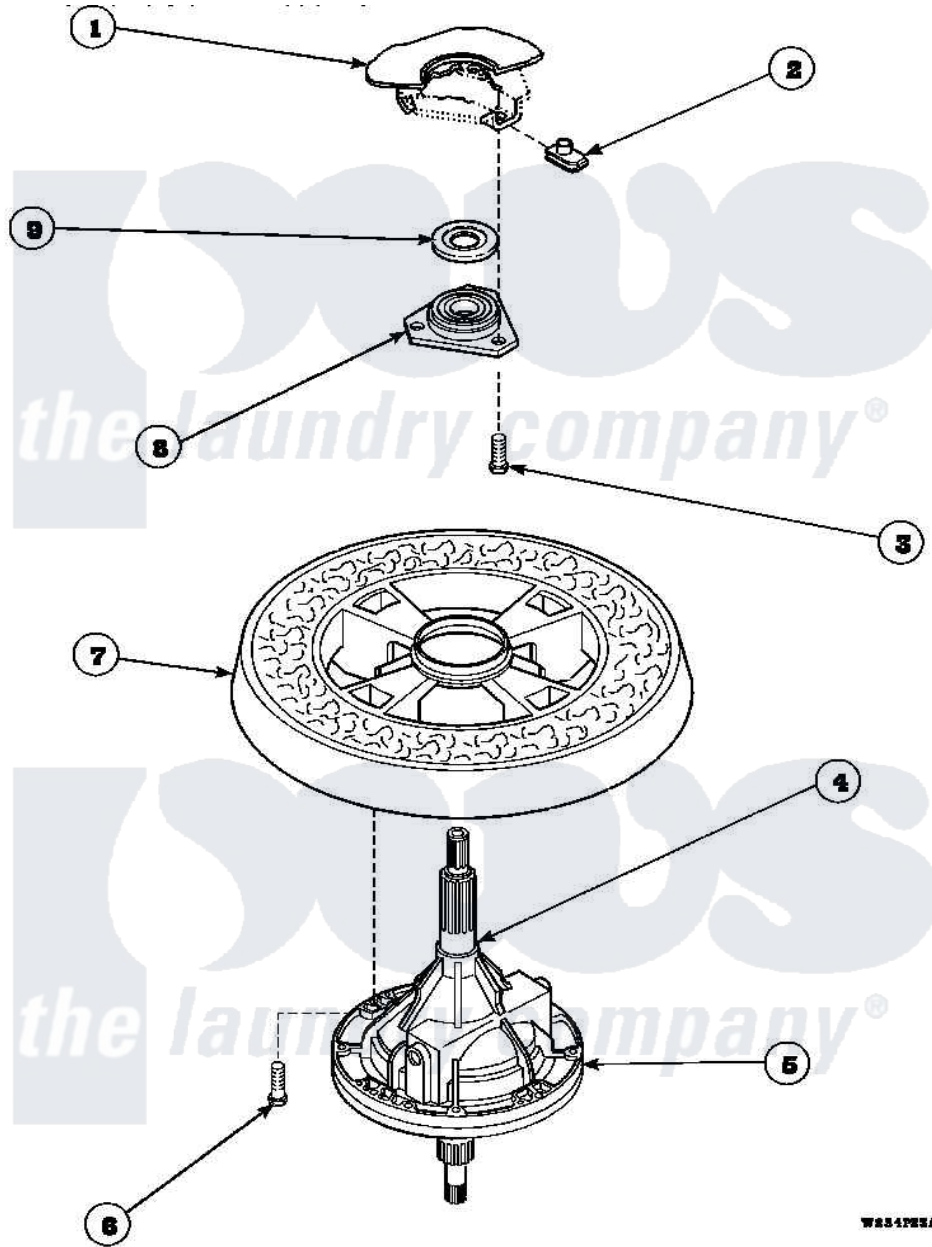

Amana LW9203W2 (BOM: PLW9203W2) 19 - TRANSMISSION ASSY AND BALANCING RING

Amana Residential Amana LW9203W2 (BOM: PLW9203W2) Washer Parts Parts Diagram 19 - TRANSMISSION ASSY AND BALANCING RING

Click on the part number to view part

Item	Original Part Number	Replaced By	Status	Part Description
1	34438P			Assembly, Outer Tub
2	27222			Nut, Retainer 5/16-18
3	36991	3400500		Bolt, 3405245 5/16-18 X 3/4
4	27604P			Never-Seeze 1 Oz Tube
5	34526P			Assembly, Transmission
6	37047		Not Available	SCREW, CAP
7	34731		Not Available	ASSY,BALANCE RING-COMPL
8	27182	40004201P		Main Bearing Assembly
9	27187			Flinger