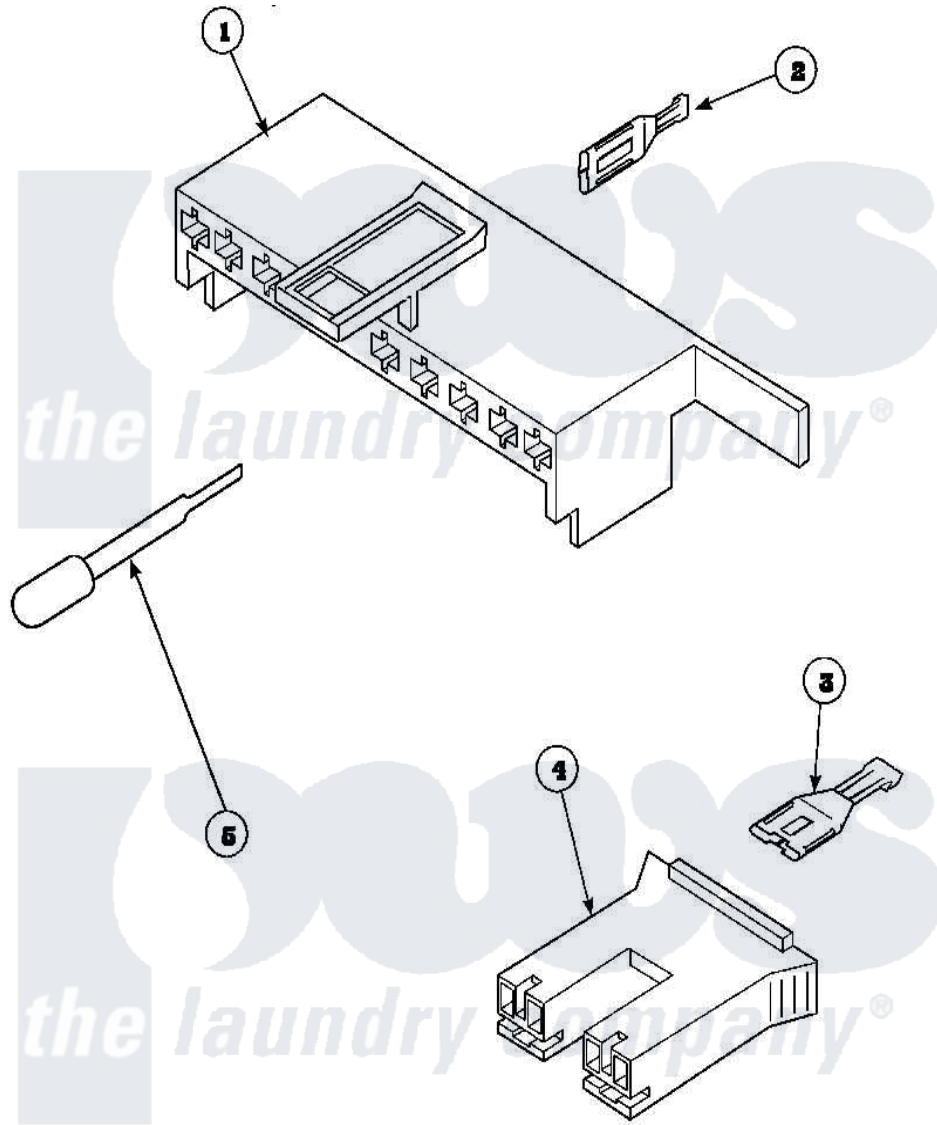

Amana LW9203W2 (BOM: PLW9203W2A) 11 - MIXING VLV, CONN BLOCKS, TERM, EXTRACTOR

Amana Residential Amana LW9203W2 (BOM: PLW9203W2A) Washer Parts Parts Diagram 11 - MIXING VLV, CONN BLOCKS, TERM, EXTRACTOR
 Click on the part number to view part

W1246264

Item	Original Part Number	Replaced By	Status	Part Description
1	34677			10 Circuit Plug
2	Y00188			Molex Terminal
4	34676			Plug
"	34675		Not Available	PLUG
5	283P4			Terminal Extractor Tool
NI	35347			Assembly, Wiring Harness
"	36278			Harness, Wire