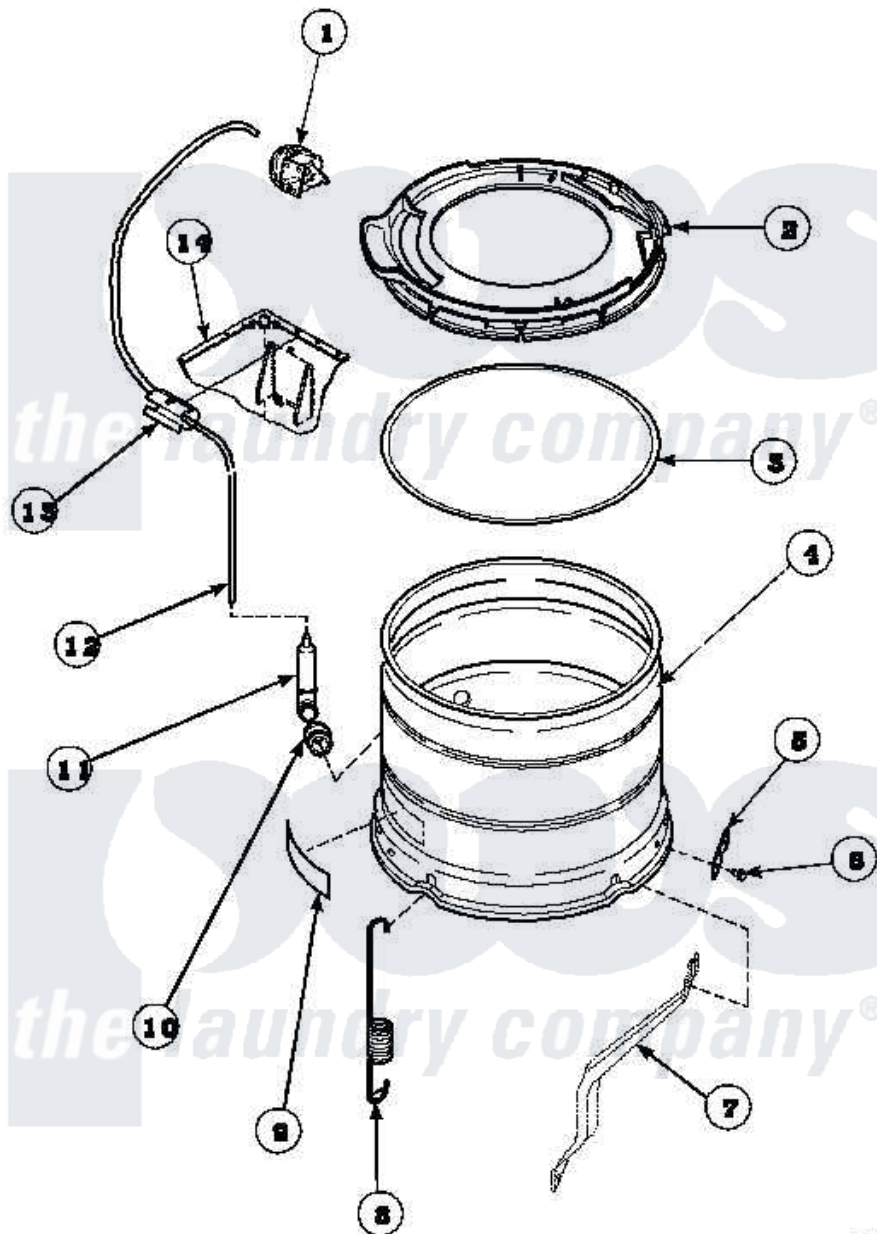

Amana LW9203W2 (BOM: PLW9203W2A) 13 - OUTER TUB, COVER AND PRESSURE HOSE

Amana Residential Amana LW9203W2 (BOM: PLW9203W2A) Washer Parts Parts Diagram 13 - OUTER TUB, COVER AND PRESSURE HOSE

Click on the part number to view part

Item	Original Part Number	Replaced By	Status	Part Description
1	36136	39078		Switch- Pr
2	36025P			Assembly, Tub Cover and Gasket
3	32857			Gasket, Tub Cover Small
4	34438P			Assembly, Outer Tub
5	27926			Plate, Leg .063
6	35369	40128701		Screw, 5/16-18 X .50
7	34471		Not Available	LEG,SUPPORT
8	35948			Spring, Leg-Large Tub
9	500049		Not Available	STICKER
10	29175	40037801		Grommet
11	30907	40008501		Assembly, Pressure Bulb
12	32372		Not Available	TUBING,PRESSURE 34"
13	36985		Not Available	CLIP, HOSE
14	34475_P		Not Available	CABINET