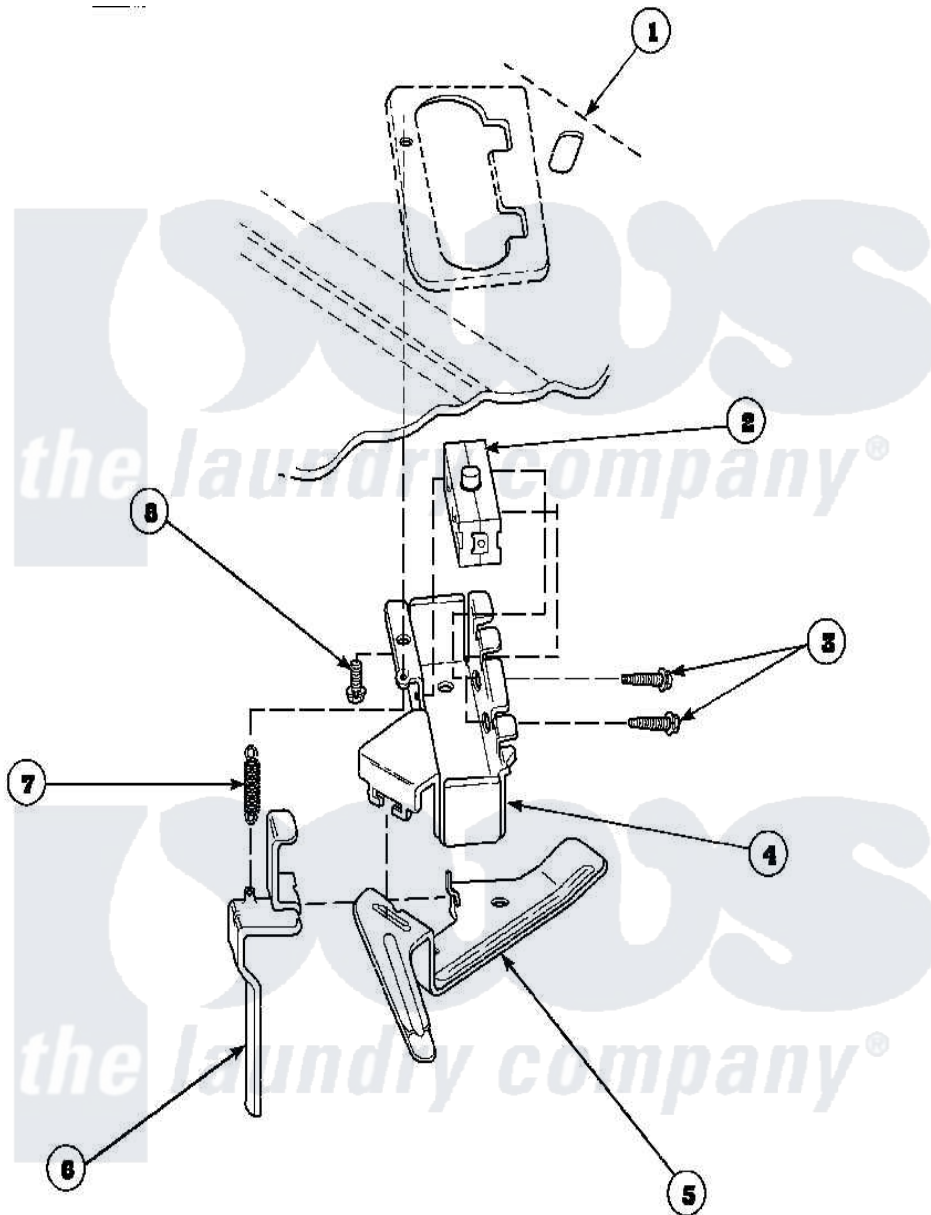

Amana LW9203W2 (BOM: PLW9203W2A) 14 - OUT-OF-BALANCE SWITCH

W24022A

Amana Residential Amana LW9203W2 (BOM: PLW9203W2A) Washer Parts Parts Diagram 14 - OUT-OF-BALANCE SWITCH

[Click on the part number to view part](#)

Item	Original Part Number	Replaced By	Status	Part Description
2	33445	27001095		Switch, Lid
3	36510			Screw
4	36497P			Kit, Switch Holder
5	33441			Arm, Actuator
6	33442			Lever, Unbalanced Load
7	33443			Spring
8	23962	W10116760		Screw