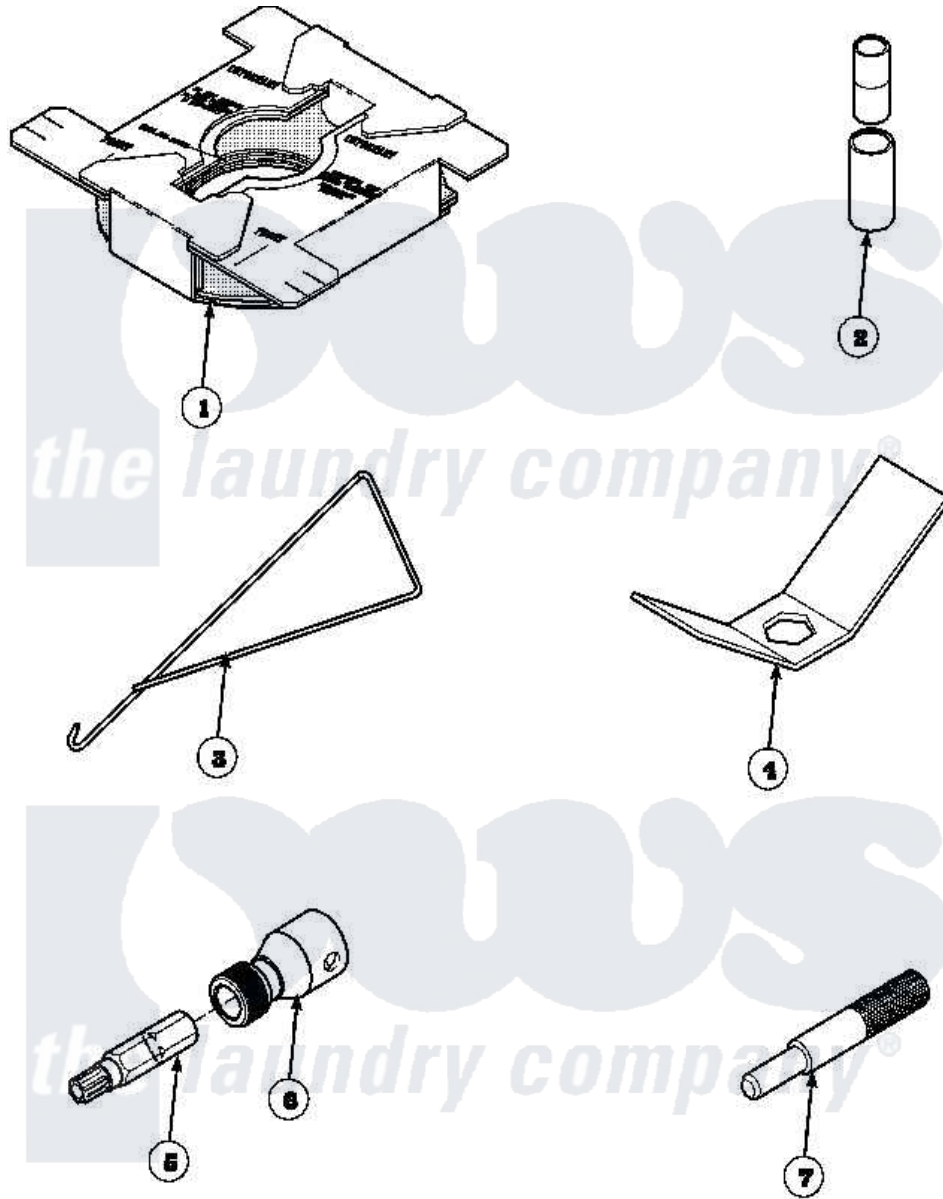

Amana LW9203W2 (BOM: PLW9203W2A) 16 - SPECIAL TOOLS

Amana Residential Amana LW9203W2 (BOM: PLW9203W2A) Washer Parts Parts Diagram 16 - SPECIAL TOOLS  
 Click on the part number to view part

W10 107448

Item	Original Part Number	Replaced By	Status	Part Description
1	36926		Not Available	BRACE, SHIPPING
2	<a href="#">242P4</a>			Installer, Spring
3	289P4	<a href="#">321P4</a>		Hook, Spring
4	237P4	<a href="#">306P4</a>		Hex Wrench
5	<a href="#">282P4</a>			T25 Tamper Resistant Bit
6	<a href="#">24161</a>			Torx Bit Holder
7	305P4		Not Available	TOOL, TRANSMISSION PI
NI	555P3	<a href="#">725P3</a>		Kit