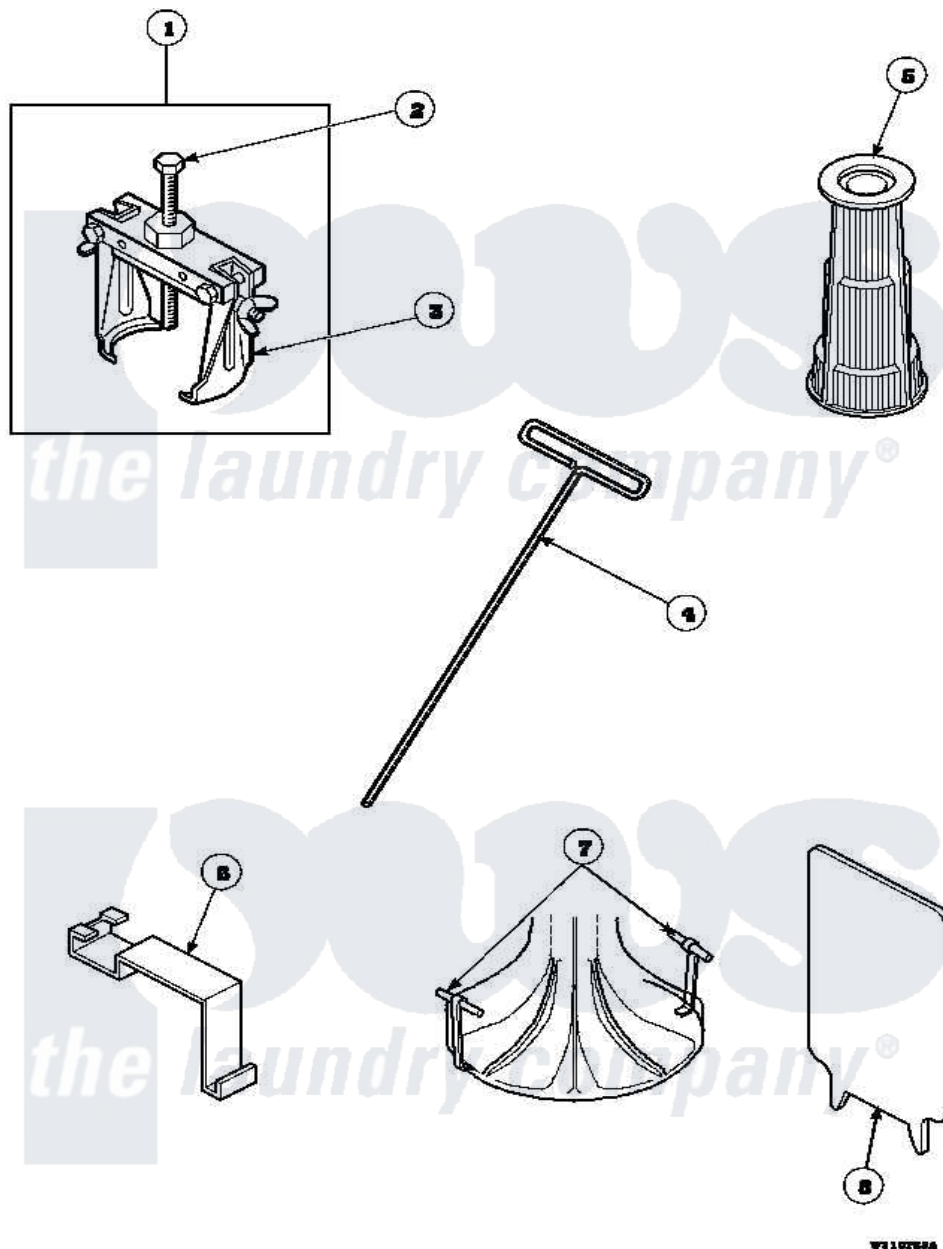

Amana LW9203W2 (BOM: PLW9203W2A) 17 - SPECIAL TOOLS

Amana Residential Amana LW9203W2 (BOM: PLW9203W2A) Washer Parts Parts Diagram 17 - SPECIAL TOOLS

Click on the part number to view part

Item	Original Part Number	Replaced By	Status	Part Description
1	294P4			Bell Tool
2	294P4B			Drive Bell Bolt
3	294P4A			Jaw, Drive Bell Tool
4	291P4		Not Available	WRENCH, T - ALLEN
5	293P4			Seal Tool
6	273P4			Tub Cover Gasket Tool
7	254P4P			Agitator Hooks
8	272P4			Tool, Lid Switch Instal
NI	555P3	725P3		Kit