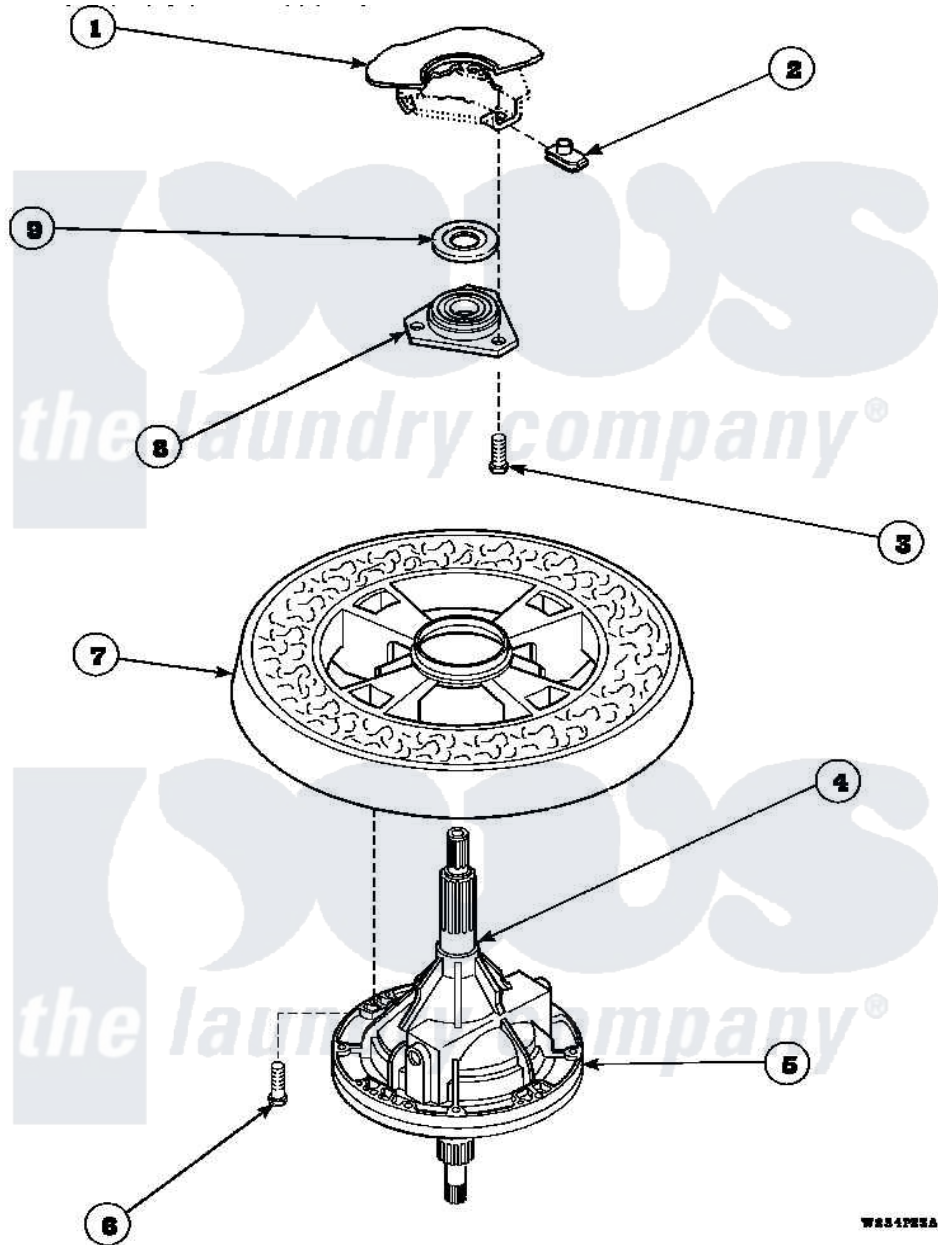

Amana LW9203W2 (BOM: PLW9203W2A) 19 - TRANSMISSION ASSY AND BALANCING RING

Amana Residential Amana LW9203W2 (BOM: PLW9203W2A) Washer Parts Parts Diagram 19 - TRANSMISSION ASSY AND BALANCING RING

Click on the part number to view part

Item	Original Part Number	Replaced By	Status	Part Description
1	34438P			Assembly, Outer Tub
2	27222			Nut, Retainer 5/16-18
3	36991	3400500		Bolt, 3405245 5/16-18 X 3/4
4	27604P			Never-Seeze 1 Oz Tube
5	34526P			Assembly, Transmission
6	37047		Not Available	SCREW, CAP
7	34731		Not Available	ASSY,BALANCE RING-COMPL
8	27182	40004201P		Main Bearing Assembly
9	27187			Flinger