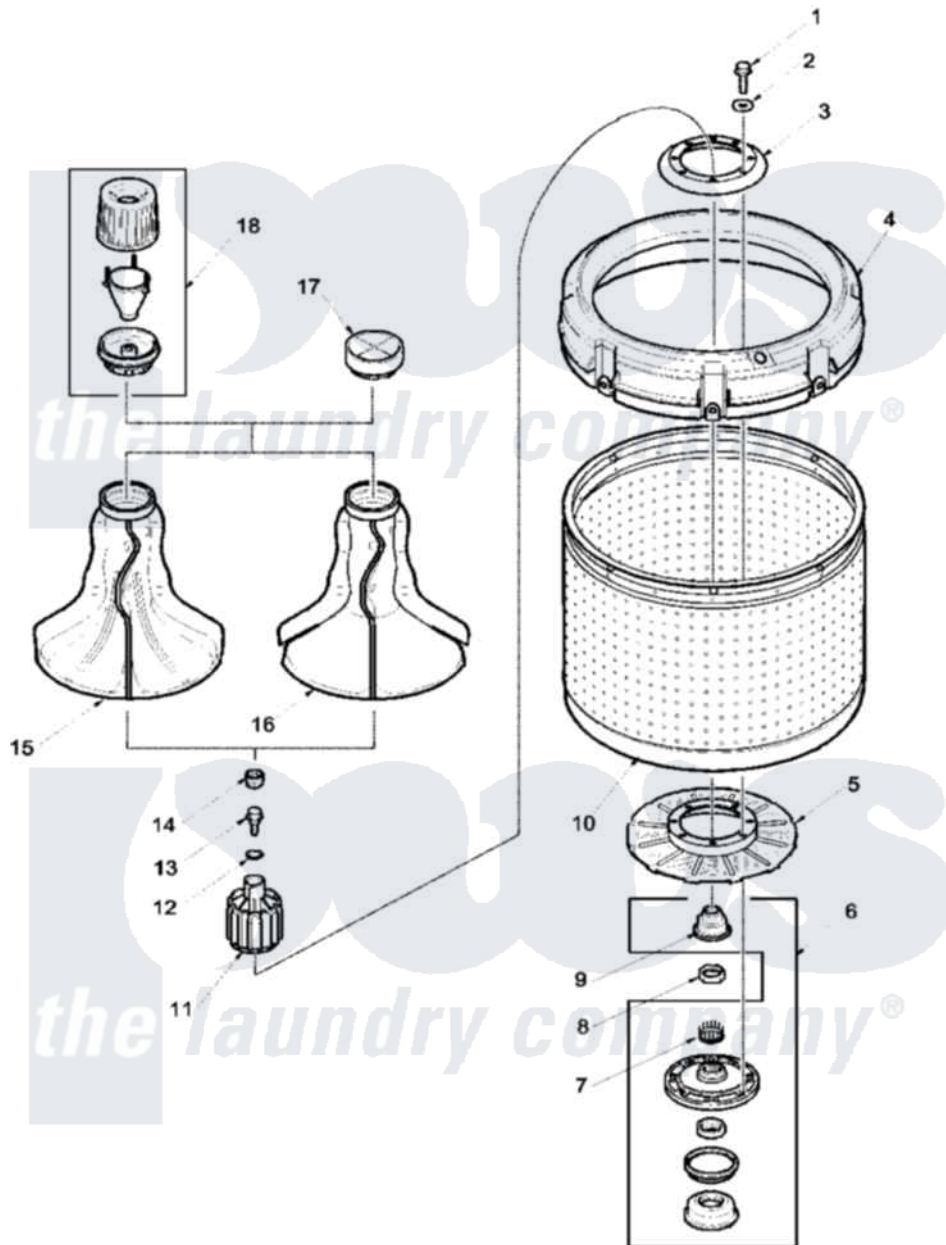

Amana LWA05AW (BOM: PLWA05AW) 01 - AGITATOR, DRIVE BELL, WASHTUB AND HUB

Amana Residential Amana LWA05AW (BOM: PLWA05AW) Washer Parts Parts Diagram 01 - AGITATOR, DRIVE BELL, WASHTUB AND HUB
 Click on the part number to view part

Item	Original Part Number	Replaced By	Status	Part Description
1	27202	W10116787		Screw
2	28094			Gasket
4	38378	39837		Assybalance Ring White
5	39112	39371		Filter Lin
6	646P3	R9900552		Hub And Seal
7	29728	40008301		Insert, Spline
8	Y29220	40016301		Nut, Lock
9	36425	40016101		Seal, Bell Drive
10	39248P			Wash Tub
11	36443P	R9900189		Kit, Drive Bell And Seal
12	36472			O-Ring
13	34288	40065102		Screw, Shoulder 1/4
14	36511	40008401		Plug, Bell
15	33174	40000501W		Agitator, Flex Vane
17	36515			Cap, Agitator