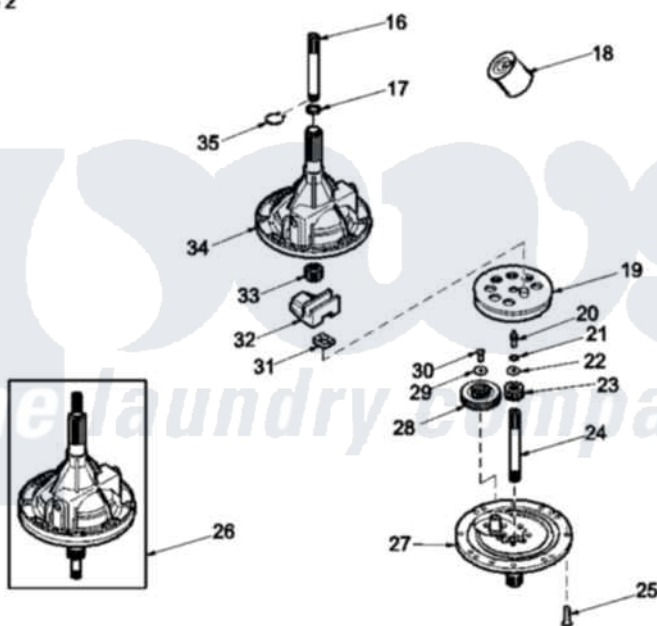

Amana LWA05AW (BOM: PLWA05AW) 02 - BEARING ASSY AND TRANSMISSION ASSY

Image 1

Image 2

Amana Residential Amana LWA05AW (BOM: PLWA05AW) Washer Parts Parts Diagram 02 - BEARING ASSY AND TRANSMISSION ASSY

[Click on the part number to view part](#)

Item	Original Part Number	Replaced By	Status	Part Description
1	37981P			Tub-Outer-Short
2	38826P	12002178		Transmison
3	28944R	40004001		Bearing, Main
4	39254			Assembly, Weld And Bearing
5	38505	R9900474		Brake Assembly
6	637P3	R0000014		Kit, Brake Pad
7	37836	40064401		Screw
8	35535	40065701		Washer, 2 Odx.63 ID
9	27015	40063201		Washer, Flat
10	Y38007	40047202		Pulley, Spin
11	37807	39788		Assembly- Base
12	37937	40037401		Ring, Friction
13	27220	40063401		Screw, 1/4-20 x 5/8 Hex
14	26509	40041501		Washer
15	Y38008	40047402		Helix, Plastic

16	Y36570		Shaft, Output
17	35092		Washer, 3628id X 1.00 X .056
18	27243P		Oil, CW Transmission F-
19	26577		Assembly, Gear And Stud
20	27030	Not Available	SCREW, 1/4-20 SPECIAL
21	21456		Lockwasher, 1/4 Intshkp
22	26509	40041501	Washer
23	37406		Pinion, Drive
24	38268		Shaft, Input
25	32814	Not Available	SCREW, 1/4-20X7/8 SERRA
26	38826P	12002178	Transmison
27	Y37471		Assembly, Transmission Cover
28	37403		Gear, Reduction
29	29260	Not Available	WASHER
30	29273		Screw, 1/4-20 X 3/8
31	Y31526		Rack
32	26493		Slide
33	27003		Pinion, Agitator
34	33223	Not Available	ASSY, TRANSMISSION CASE
35	27197		Ring, Retaining
NI	37577P	Not Available	SEALANT