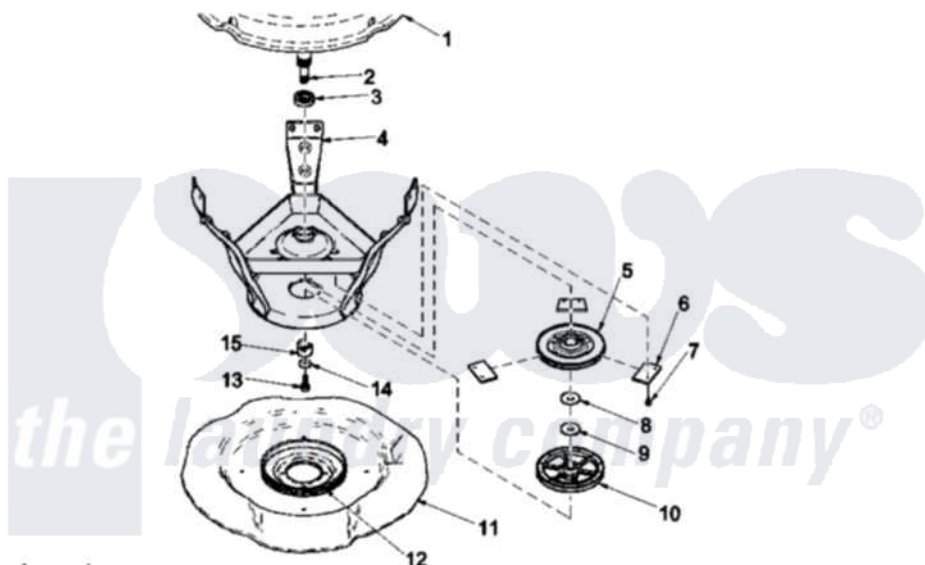

Amana LWA05AW (BOM: PLWA05AW) 02 - BEARING ASSY AND TRANSMISSION ASSY

Image 1

Image 2

Amana Residential Amana LWA05AW (BOM: PLWA05AW) Washer Parts Parts Diagram 02 - BEARING ASSY AND TRANSMISSION ASSY

[Click on the part number to view part](#)

Item	Original Part Number	Replaced By	Status	Part Description
1	37981P			Tub-Outer-Short
2	38826P	12002178		Transmison
3	28944R	40004001		Bearing, Main
4	39254			Assembly, Weld And Bearing
5	38505	R9900474		Brake Assembly
6	637P3	R0000014		Kit, Brake Pad
7	37836	40064401		Screw
8	35535	40065701		Washer, 2 Odx.63 ID
9	27015	40063201		Washer, Flat
10	Y38007	40047202		Pulley, Spin
11	37807	39788		Assembly- Base
12	37937	40037401		Ring, Friction
13	27220	40063401		Screw, 1/4-20 x 5/8 Hex
14	26509	40041501		Washer
15	Y38008	40047402		Helix, Plastic

16	Y36570		Shaft, Output
17	35092		Washer, 3628id X 1.00 X .056
18	27243P		Oil, CW Transmission F-
19	26577		Assembly, Gear And Stud
20	27030	Not Available	SCREW, 1/4-20 SPECIAL
21	21456		Lockwasher, 1/4 Intshkp
22	26509	40041501	Washer
23	37406		Pinion, Drive
24	38268		Shaft, Input
25	32814	Not Available	SCREW, 1/4-20X7/8 SERRA
26	38826P	12002178	Transmison
27	Y37471		Assembly, Transmission Cover
28	37403		Gear, Reduction
29	29260	Not Available	WASHER
30	29273		Screw, 1/4-20 X 3/8
31	Y31526		Rack
32	26493		Slide
33	27003		Pinion, Agitator
34	33223	Not Available	ASSY, TRANSMISSION CASE
35	27197		Ring, Retaining
NI	37577P	Not Available	SEALANT