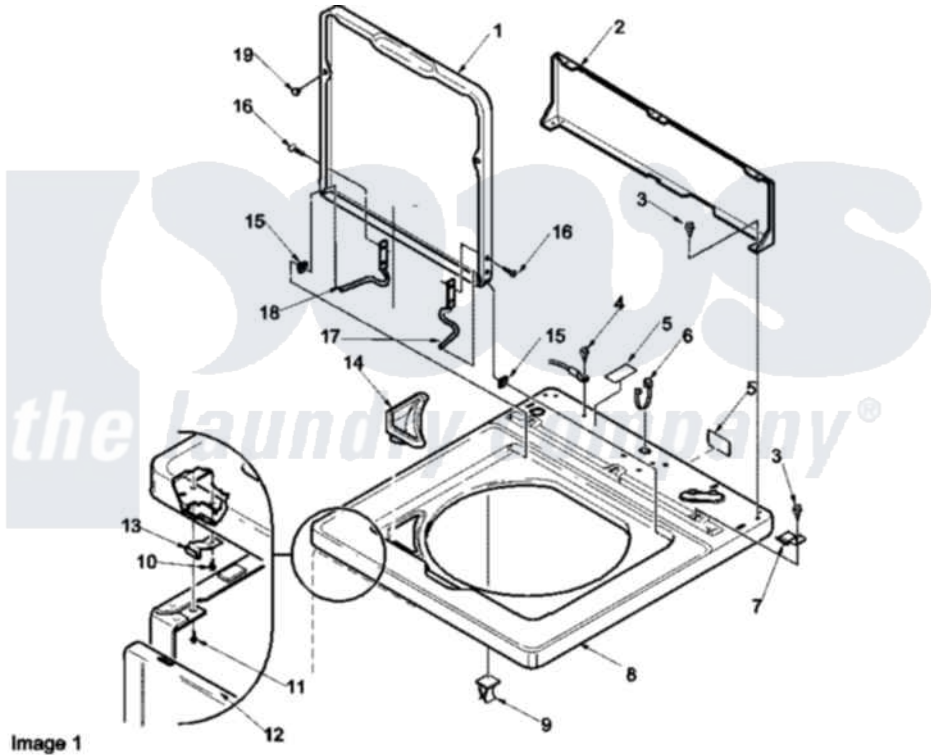

# Amana LWA05AW (BOM: PLWA05AW) 03 - CABINET TOP, DOOR, AND DOOR SWITCH

Image 1

Image 2

Amana Residential Amana LWA05AW (BOM: PLWA05AW) Washer Parts Parts Diagram 03 - CABINET TOP, DOOR, AND DOOR SWITCH

[Click on the part number to view part](#)

Item	Original Part Number	Replaced By	Status	Part Description
1	37827WP		Not Available	LOADING DOOR
2	<a href="#">37782</a>			Control Hood Back Panel
3	23962	<a href="#">W10116760</a>		Screw
4	<a href="#">52909</a>			Screw, 10B-16 X 1/2 HeX
5	24903		Not Available	STICKER,DISCONNECT POW
6	21903	<a href="#">211881</a>		Grommet, Cord Part Not Used-Gas Models Only
7	35887	<a href="#">40063901</a>		Clip, Hold Down
8	<a href="#">37992WP</a>			Top, Home W/Bleach
9	36519		Not Available	CLIP
10	501086	<a href="#">90767</a>		Screw, 8A X 3/8 HeX Washer Head Tapping
11	Y31644	<a href="#">27001200</a>		Screw
12	38238WP	<a href="#">38335WP</a>		Panel Frontw/Carton
13	38271	<a href="#">40034202</a>		Clip, Spring