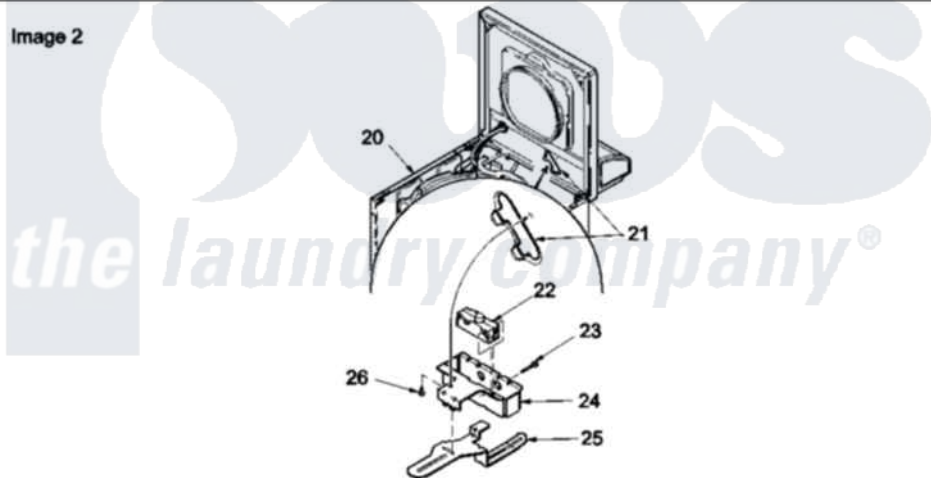

# Amana LWA05AW (BOM: PLWA05AW) 03 - CABINET TOP, DOOR, AND DOOR SWITCH

Image 1

Image 2

Amana Residential Amana LWA05AW (BOM: PLWA05AW) Washer Parts Parts Diagram 03 - CABINET TOP, DOOR, AND DOOR SWITCH

[Click on the part number to view part](#)

Item	Original Part Number	Replaced By	Status	Part Description
1	37827WP		Not Available	LOADING DOOR
2	<a href="#">37782</a>			Control Hood Back Panel
3	23962	<a href="#">W10116760</a>		Screw
4	<a href="#">52909</a>			Screw, 10B-16 X 1/2 HeX
5	24903		Not Available	STICKER,DISCONNECT POW
6	21903	<a href="#">211881</a>		Grommet, Cord Part Not Used-Gas Models Only
7	35887	<a href="#">40063901</a>		Clip, Hold Down
8	<a href="#">37992WP</a>			Top, Home W/Bleach
9	36519		Not Available	CLIP
10	501086	<a href="#">90767</a>		Screw, 8A X 3/8 HeX Washer Head Tapping
11	Y31644	<a href="#">27001200</a>		Screw
12	38238WP	<a href="#">38335WP</a>		Panel Frontw/Carton
13	38271	<a href="#">40034202</a>		Clip, Spring