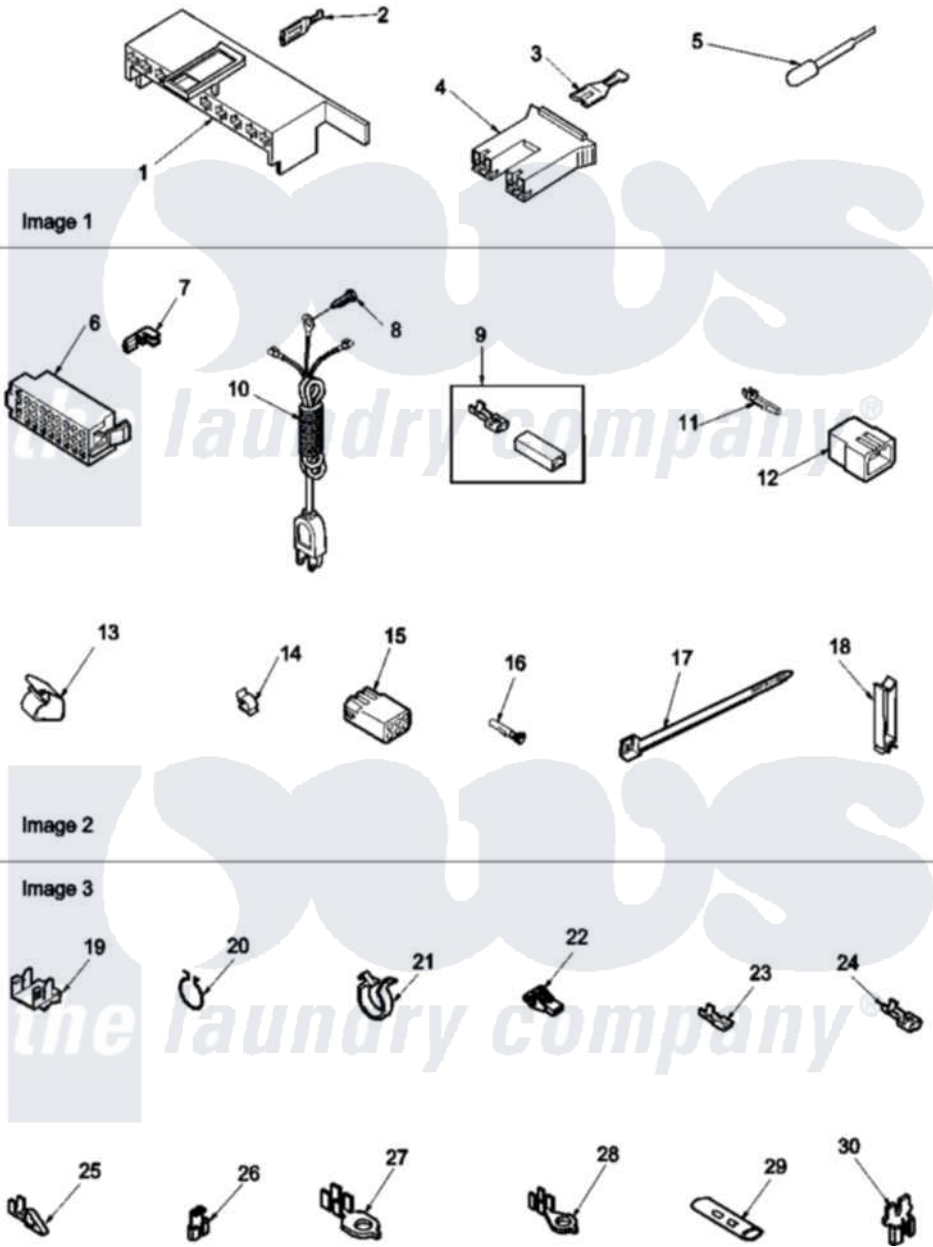

Amana LWA05AW (BOM: PLWA05AW) 04 - CONNECTION BLOCKS AND EXTRACTOR TOOL

Amana Residential Amana LWA05AW (BOM: PLWA05AW) Washer Parts Parts Diagram 04 - CONNECTION BLOCKS AND EXTRACTOR TOOL
 Click on the part number to view part

Item	Original Part Number	Replaced By	Status	Part Description
1	34677			10 Circuit Plug
2	Y00188			Molex Terminal
3	Y00121		Not Available	SPADE TERMINAL(12 GAUGE) (1/4 INCH-(2) 18 GAUGE WIRES O
4	34675		Not Available	PLUG
"	34676			Plug
5	283P4			Terminal Extractor Tool
6	32746			Housing, RH-24 Positi
"	34123			Housing, LH -24 Position
7	Y00188			Molex Terminal
8	52909			Screw, 10B-16 X 1/2 HeX
9	00234	00359		Terminal Ultra Pod 250 X032F
10	Y34458		Not Available	POWER CORD ALL
11	Y00116			Terminal, Pin-Male

12	23041		Plug, 6 Circuit
"	23033		Plug, 9 Circuit
"	26302	Not Available	PLUG,1 CIRCUIT
13	35521	Not Available	CLIP,HARNESS HOLDER
14	21036		Clip, Cable
15	26301		Receptacle, Molex
"	26708		Receptacle, 6 Circuit
"	26163		Receptacle, 9 Circuit
16	Y00117	5011-XX	093 Female Socket
17	36466	M0321209	Tie-Electrical
18	36274	Not Available	CLIP, HARNESS
19	Y00161	B5733302	Clip, Ground
20	51291		Clip, Wire
21	504034		Clip, Wire
22	70210	Not Available	INSULATOR,BLUE
23	00112		Terminal, Spade-3/16 Fe
24	Y00119	Not Available	SPADE TERMINAL(18 GAUGE) (1/4 INCH-(1) 18 GAUGE WIRE)
25	00220	Not Available	TERMINAL,CRIMP-SINGLE
26	Y00120		Terminal, Flag-1/4 Fema
27	Y00113	Not Available	TERMINAL,RING-1/4 STUD
28	00110		No.10 18 Gauge Wire
29	21091	Not Available	CONNECTOR TWO 1/4 INCH MALE
30	29673	Not Available	DOUBLE CONNECTOR