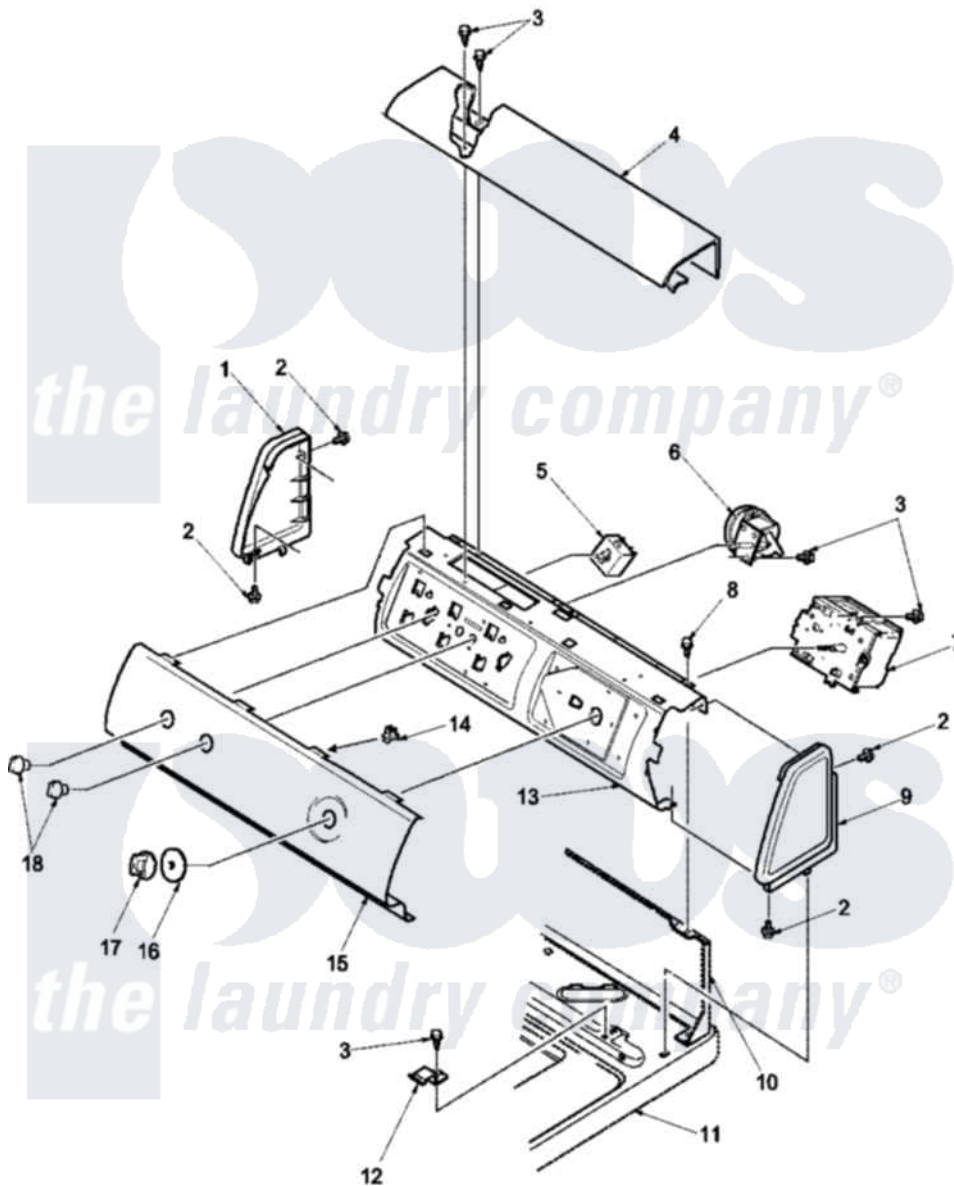

Amana LWA05AW (BOM: PLWA05AW) 05 - CONTROL PANEL

Amana Residential Amana LWA05AW (BOM: PLWA05AW) Washer Parts Parts Diagram 05 - CONTROL PANEL
 Click on the part number to view part

Item	Original Part Number	Replaced By	Status	Part Description
1	504009W	40012702W		Endcap
2	501086	90767		Screw, 8A X 3/8 HeX Washer Head Tapping
3	23962	W10116760		Screw
4	38231W	39905W		Cover Top
5	35115			Switch, TemPerature 3 P
6	38619		Not Available	SWITCH, PRESSURE-3 POS
7	37929			Timer, 115V/60Hz 3 CYC
8	34904	489355		Screw, 8 X 1/2
9	504008W		Not Available	CAP-END RH
10	37782			Control Hood Back Panel
11	37992WP			Top, Home W/Bleach
12	35887	40063901		Clip, Hold Down
13	38171		Not Available	PANEL, CONTROL SUPPORT
14	Y00161	B5733302		Clip, Ground
15	39019W		Not Available	PANEL, GRAPHIC-AMANA
16	36700W			Knob Skirt