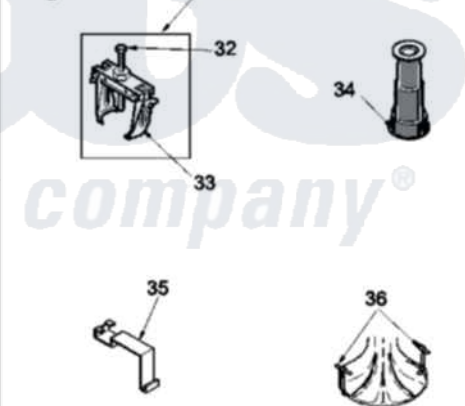

# Amana LWA05AW (BOM: PLWA05AW) 06 - FRONT PANEL, BASE, AND SPECIAL TOOLS

Image 1

Image 2

Image 3

Amana Residential Amana LWA05AW (BOM: PLWA05AW) Washer Parts Parts Diagram 06 - FRONT PANEL, BASE, AND SPECIAL TOOLS

[Click on the part number to view part](#)

Item	Original Part Number	Replaced By	Status	Part Description
1	<a href="#">Y56128</a>			Pad, Bumper
2	56079	<a href="#">505187</a>		Locator, Panel
3	32671	<a href="#">Y014874</a>		Screw, Idler Arm And Sleeve
4	<a href="#">36226</a>			Pad, Bumper .25
5	34499		Not Available	SCREW, No.10B X 1/4 TAP IN HX
6	51784		Not Available	SCREW,10B-16 X 1/2 HEX
7	<a href="#">Y27103</a>			Hinge, Hold-Down Lug
8	34475WP	<a href="#">38612WP</a>		Kit-Servic
9	27196	<a href="#">27001200</a>		Screw
10	<a href="#">34443</a>			Assembly, Leg And Stabilier
11	35148		Not Available	SCREW,1/4-14 X 3/8 HX HD
12	36036		Not Available	BRACKET,SLL-RIGHT
13	37807	<a href="#">39788</a>		Assembly- Base
14	Y34319	<a href="#">22003428</a>		Leg, Adjustable