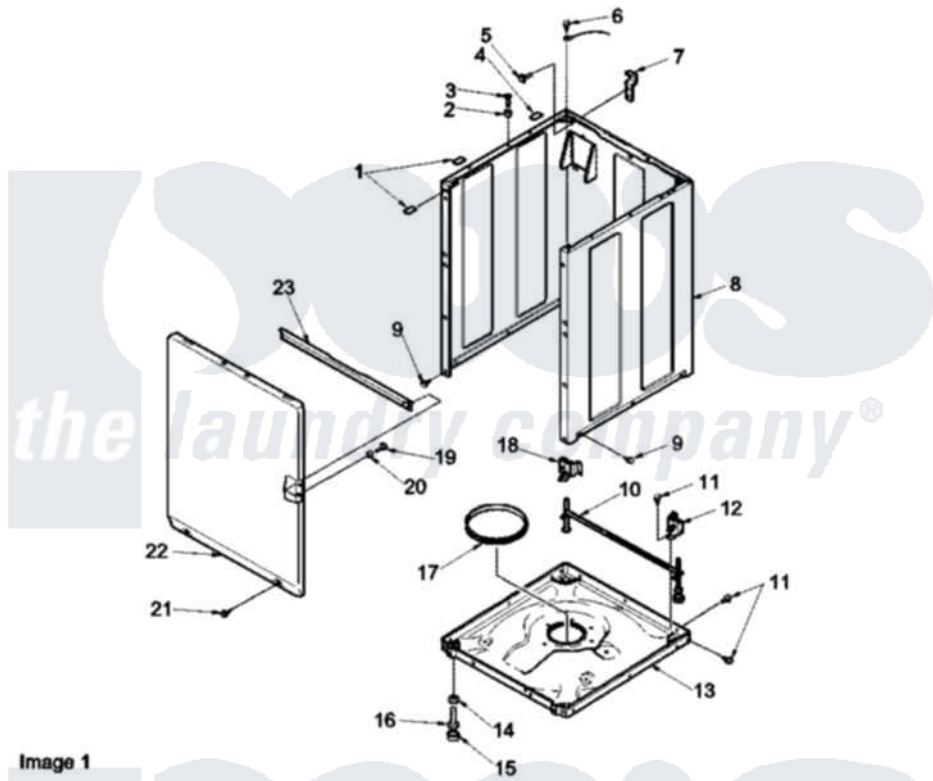

# Amana LWA05AW (BOM: PLWA05AW) 06 - FRONT PANEL, BASE, AND SPECIAL TOOLS

Image 1

Image 2

Image 3

Amana Residential Amana LWA05AW (BOM: PLWA05AW) Washer Parts Parts Diagram 06 - FRONT PANEL, BASE, AND SPECIAL TOOLS

[Click on the part number to view part](#)

Item	Original Part Number	Replaced By	Status	Part Description
1	<a href="#">Y56128</a>			Pad, Bumper
2	56079	<a href="#">505187</a>		Locator, Panel
3	32671	<a href="#">Y014874</a>		Screw, Idler Arm And Sleeve
4	<a href="#">36226</a>			Pad, Bumper .25
5	34499		Not Available	SCREW, No.10B X 1/4 TAP IN HX
6	51784		Not Available	SCREW,10B-16 X 1/2 HEX
7	<a href="#">Y27103</a>			Hinge, Hold-Down Lug
8	34475WP	<a href="#">38612WP</a>		Kit-Servic
9	27196	<a href="#">27001200</a>		Screw
10	<a href="#">34443</a>			Assembly, Leg And Stabilier
11	35148		Not Available	SCREW,1/4-14 X 3/8 HX HD
12	36036		Not Available	BRACKET,SLL-RIGHT
13	37807	<a href="#">39788</a>		Assembly- Base
14	Y34319	<a href="#">22003428</a>		Leg, Adjustable