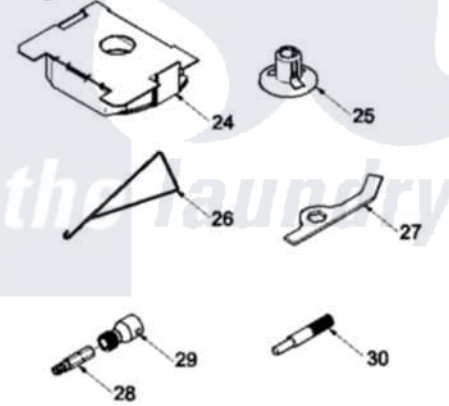

# Amana LWA05AW (BOM: PLWA05AW) 06 - FRONT PANEL, BASE, AND SPECIAL TOOLS

Image 1

Image 2

Image 3

Amana Residential Amana LWA05AW (BOM: PLWA05AW) Washer Parts Parts Diagram 06 - FRONT PANEL, BASE, AND SPECIAL TOOLS

[Click on the part number to view part](#)

Item	Original Part Number	Replaced By	Status	Part Description
1	<a href="#">Y56128</a>			Pad, Bumper
2	56079	<a href="#">505187</a>		Locator, Panel
3	32671	<a href="#">Y014874</a>		Screw, Idler Arm And Sleeve
4	<a href="#">36226</a>			Pad, Bumper .25
5	34499		Not Available	SCREW, No.10B X 1/4 TAP IN HX
6	51784		Not Available	SCREW,10B-16 X 1/2 HEX
7	<a href="#">Y27103</a>			Hinge, Hold-Down Lug
8	34475WP	<a href="#">38612WP</a>		Kit-Servic
9	27196	<a href="#">27001200</a>		Screw
10	<a href="#">34443</a>			Assembly, Leg And Stabilier
11	35148		Not Available	SCREW,1/4-14 X 3/8 HX HD
12	36036		Not Available	BRACKET,SLL-RIGHT
13	37807	<a href="#">39788</a>		Assembly- Base
14	Y34319	<a href="#">22003428</a>		Leg, Adjustable