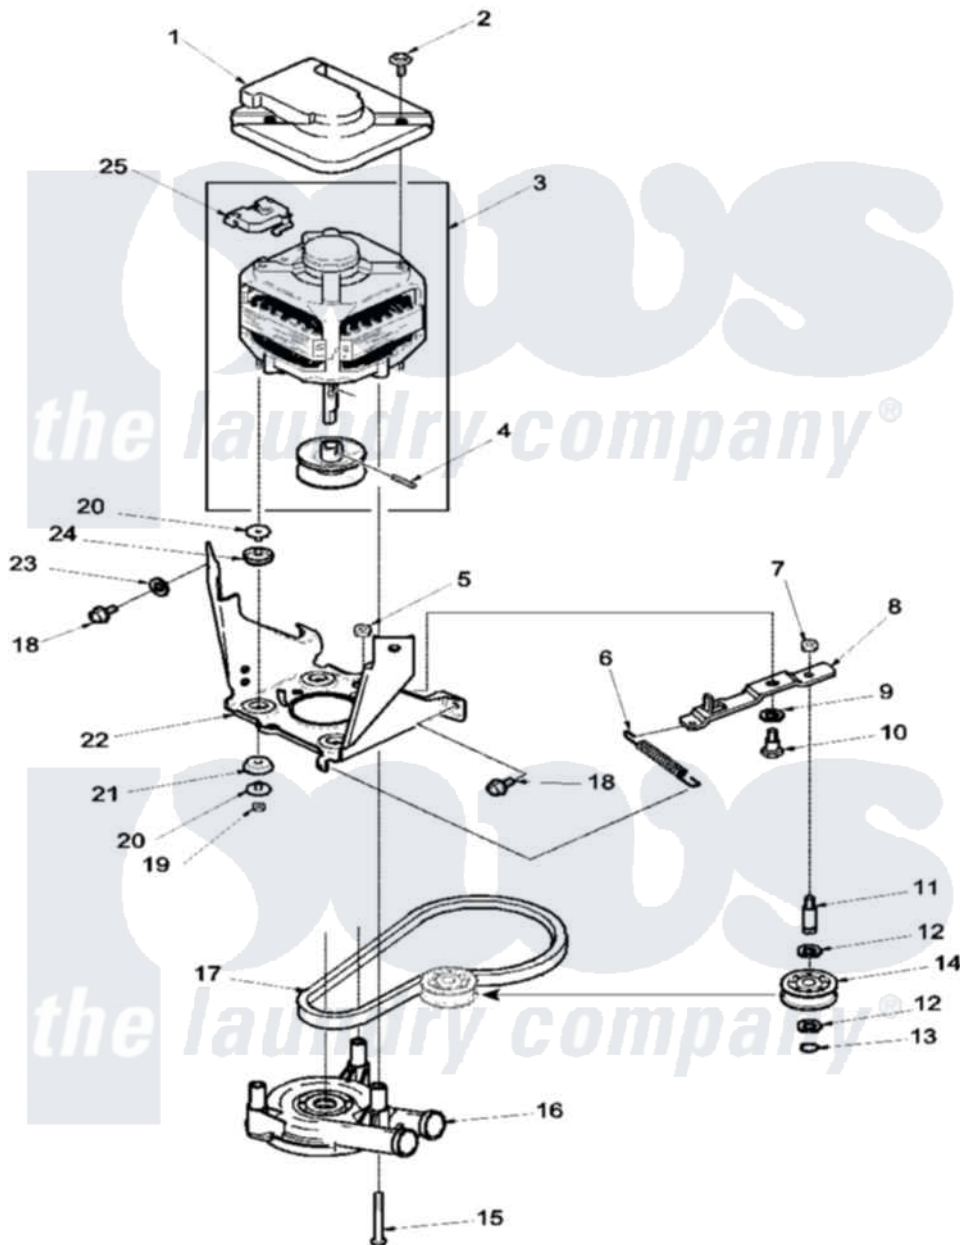

# Amana LWA05AW (BOM: PLWA05AW) 09 - MOTOR, BELT, PUMP, AND IDLER ASSY

Amana Residential Amana LWA05AW (BOM: PLWA05AW) Washer Parts Parts Diagram 09 - MOTOR, BELT, PUMP, AND IDLER ASSY

[Click on the part number to view part](#)

Item	Original Part Number	Replaced By	Status	Part Description
1	34754	<a href="#">40112301</a>		Shield, Motor
2	36639	<a href="#">4312464</a>		Screw
3	37819	<a href="#">27001215</a>		Motor W/Pulley
4	<a href="#">10416</a>			Pin, Roll
5	52566	<a href="#">27001225</a>		Nut, Jam Mid Lock 1/4-20
6	38012	<a href="#">40061401</a>		Spring, Idler Lever
7	28803	<a href="#">2221070</a>		Clamp, Nylon
8	38011	<a href="#">40041002</a>		Lever, Idler
9	81392	<a href="#">40054701</a>		Washer
10	27229	<a href="#">40038901</a>		Screw, 1/4-20
11	38228	<a href="#">56461</a>		Shaft
12	<a href="#">52549</a>			Washer, 501 ID X3/4 Odx
13	<a href="#">23748</a>			Ring, Retaining
14	38225	<a href="#">40045001</a>		Idler Pulley Assembly
15	Y34565	<a href="#">40063701</a>		Screw, 10-16 x 1.75

16	36863P	<a href="#">27001233</a>	Pump
17	37820	<a href="#">27001007</a>	Belt, Spin
18	35369	<a href="#">40128701</a>	Screw, 5/16-18 X .50
19	35423	<a href="#">3400029</a>	Nut, Adapter Plate
20	38325	<a href="#">40053701</a>	Post, Isolator
21	38396	<a href="#">40054301</a>	Mount, Motor Lower
22	37445	Not Available	MOTOR MOUNTING BRACKET
23	37772	Not Available	WASHER, ALUMINUM .34X
24	38395	<a href="#">40053801</a>	Mount, Motor Upper
25	35632	Not Available	SWITCH, MOTOR