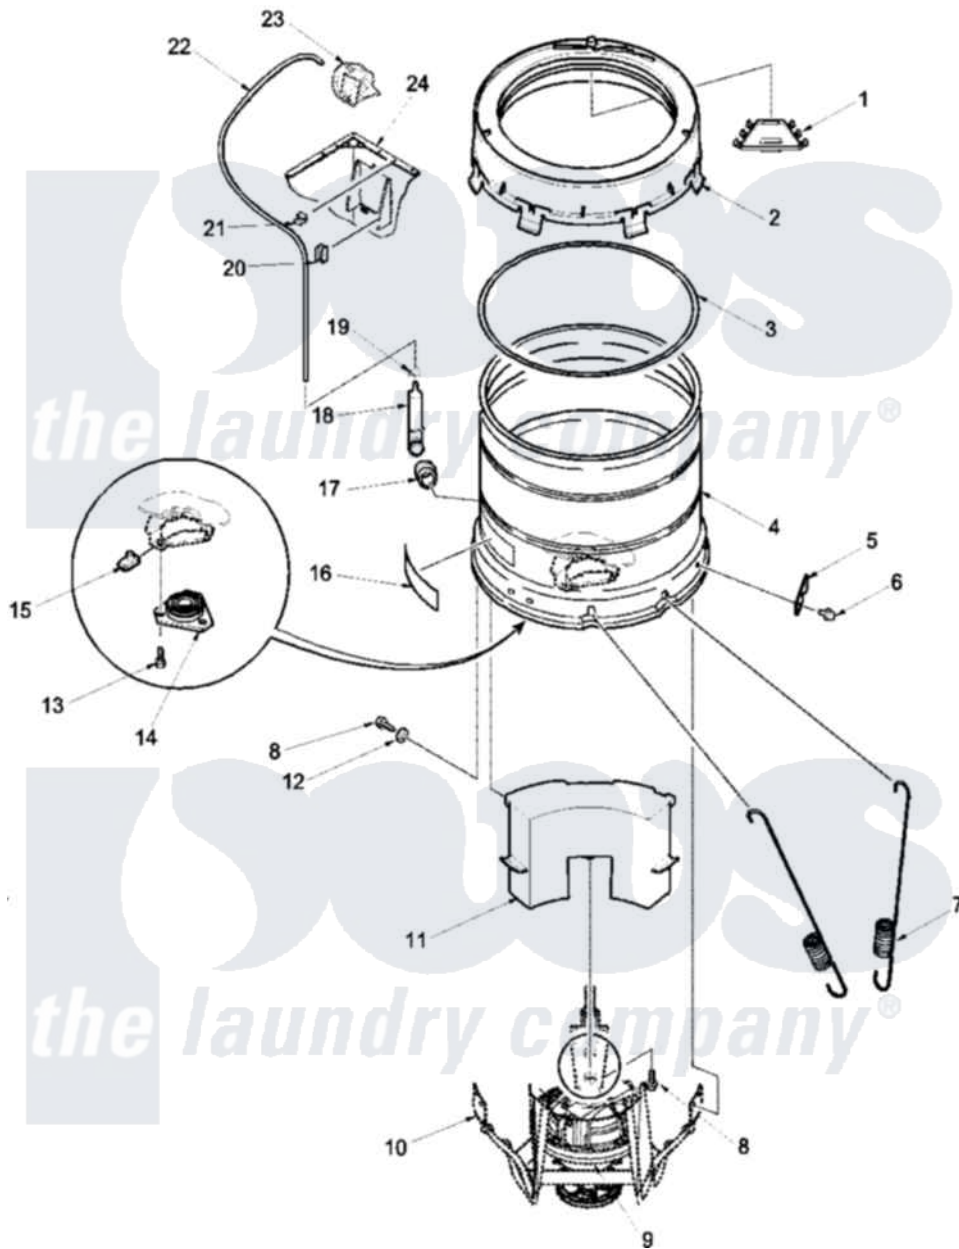

**Amana LWA05AW (BOM: PLWA05AW) 10 - OUTER TUB, COVER, PRESSURE TUBE**

Amana Residential Amana LWA05AW (BOM: PLWA05AW) Washer Parts Parts Diagram 10 - OUTER TUB, COVER, PRESSURE TUBE

[Click on the part number to view part](#)

Item	Original Part Number	Replaced By	Status	Part Description
1	39079		Not Available	CHANNEL, WATER
2	37502	<a href="#">39169</a>		Assembly Tub Cover Gasket And Channel
3	<a href="#">38359</a>			Gasket, Tub Cover Large
4	<a href="#">37981P</a>			Tub-Outer-Short
5	<a href="#">27926</a>			Plate, Leg .063
6	35369	<a href="#">40128701</a>		Screw, 5/16-18 X .50
7	<a href="#">37576</a>			Spring, Leg-Short Tub
8	37766	<a href="#">40064301</a>		Screw, 1/4-15 x 3/4 Hex
9	Y00000000		Not Available	SEE NOTE SEE NOTE TRANSMISSION ASSY
10	Y00000000		Not Available	SEE NOTE SEE NOTE WELDMENT AND BEARING ASSY(INCLUDES 28944R BEARING)
11	<a href="#">38769</a>			Assembly, Counterweight
12	37767	<a href="#">60096-8</a>		Rail Shelf Support

13	36991	<a href="#">3400500</a>	Bolt, 3405245 5/16-18 X 3/4
14	27182	<a href="#">40004201P</a>	Main Bearing Assembly
15	<a href="#">27222</a>		Nut, Retainer 5/16-18
16	500049	Not Available	STICKER
17	29175	<a href="#">40037801</a>	Grommet
18	30907	<a href="#">40008501</a>	Assembly, Pressure Bulb
19	Y22294	<a href="#">596669</a>	Clamp, Manifold
20	36985	Not Available	CLIP, HOSE
21	<a href="#">21036</a>		Clip, Cable
22	29213	<a href="#">39125</a>	Tubing 31
23	Y00000000	Not Available	SEE NOTE SEE NOTE PRESSURE SWITCH
24	34475WP	<a href="#">38612WP</a>	Kit-Servic