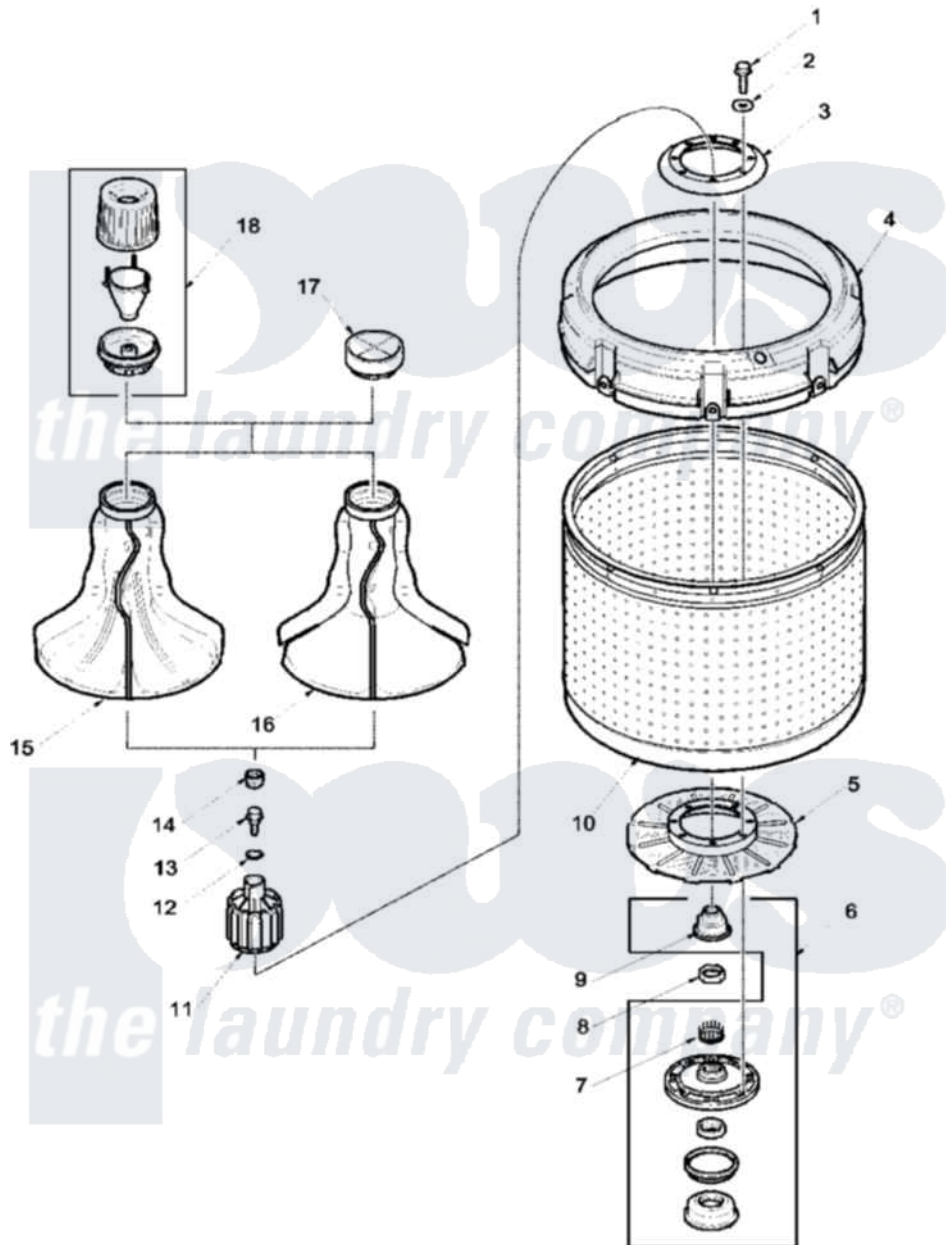

Amana LWA10AW (BOM: PLWA10AW) 01 - AGITATOR, DRIVE BELL, WASHTUB AND HUB

Amana Residential Amana LWA10AW (BOM: PLWA10AW) Washer Parts Parts Diagram 01 - AGITATOR, DRIVE BELL, WASHTUB AND HUB
 Click on the part number to view part

Item	Original Part Number	Replaced By	Status	Part Description
1	27202	W10116787		Screw
2	28094			Gasket
3	39113	R9900144		Kit- Wash
4	37411	27001052		Balance Ring
5	39112	39371		Filter Lin
6	646P3	R9900552		Hub And Seal
7	29728	40008301		Insert, Spline
8	Y29220	40016301		Nut, Lock
9	36425	40016101		Seal, Bell Drive
10	37982P		Not Available	WASHTUB
11	36443P	R9900189		Kit, Drive Bell And Seal
12	36472			O-Ring
13	34288	40065102		Screw, Shoulder 1/4
14	36511	40008401		Plug, Bell
15	33174	40000501W		Agitator, Flex Vane