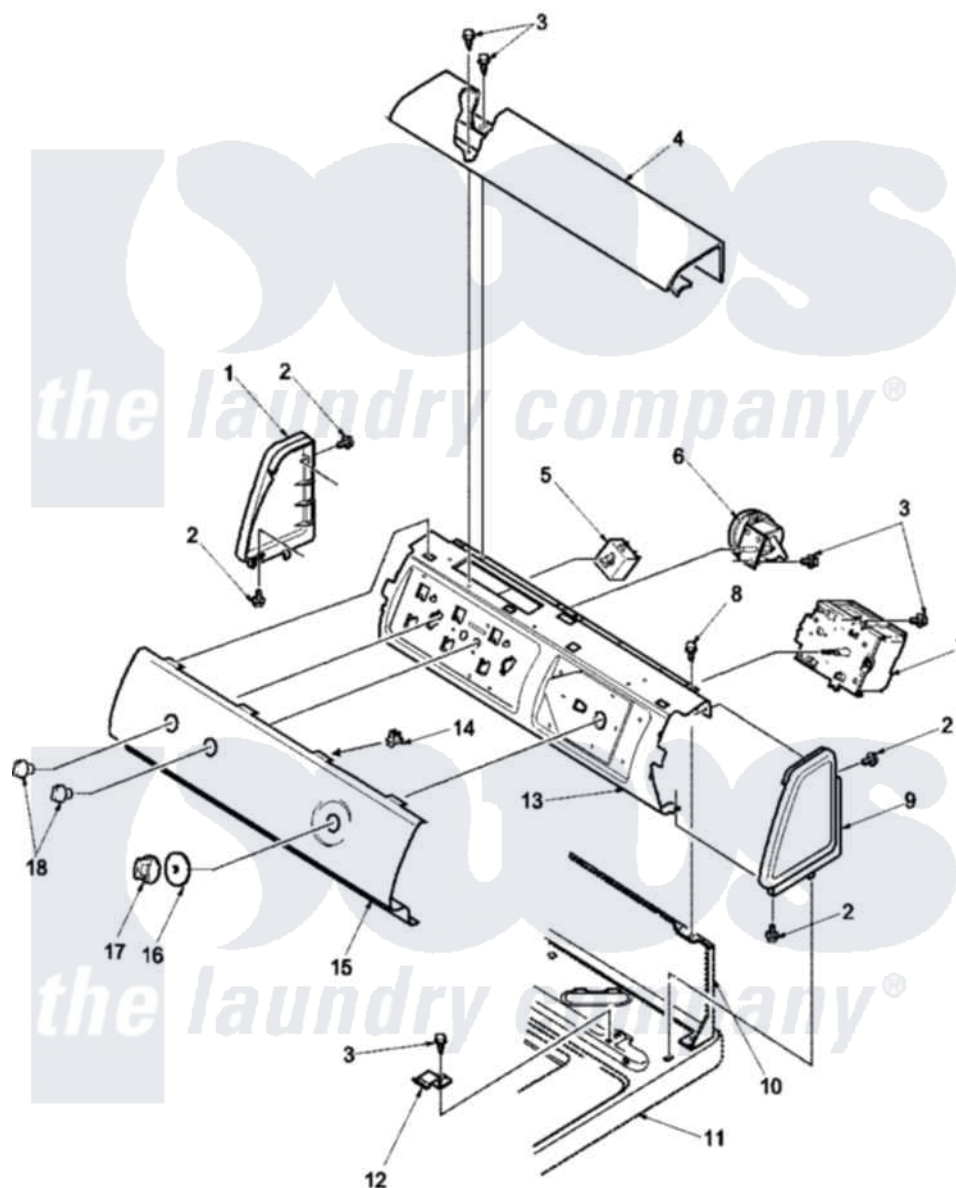

# Amana LWA10AW (BOM: PLWA10AW) 05 - CONTROL PANEL

Amana Residential Amana LWA10AW (BOM: PLWA10AW) Washer Parts Parts Diagram 05 - CONTROL PANEL  
 Click on the part number to view part

Item	Original Part Number	Replaced By	Status	Part Description
1	504009W	<a href="#">40012702W</a>		Endcap
2	501086	<a href="#">90767</a>		Screw, 8A X 3/8 HeX Washer Head Tapping
3	23962	<a href="#">W10116760</a>		Screw
4	38231W	<a href="#">39905W</a>		Cover Top
5	<a href="#">35115</a>			Switch, TemPerature 3 P
6	38619		Not Available	SWITCH, PRESSURE-3 POS
7	<a href="#">37929</a>			Timer, 115V/60Hz 3 CYC
8	34904	<a href="#">489355</a>		Screw, 8 X 1/2
9	504008W		Not Available	CAP-END RH
10	<a href="#">37782</a>			Control Hood Back Panel
11	<a href="#">37992WP</a>			Top, Home W/Bleach
12	35887	<a href="#">40063901</a>		Clip, Hold Down
13	38171		Not Available	PANEL, CONTROL SUPPORT
14	Y00161	<a href="#">B5733302</a>		Clip, Ground
15	38552W		Not Available	PANEL, GRAPHIC-AMANA
16	<a href="#">36700W</a>			Knob Skirt