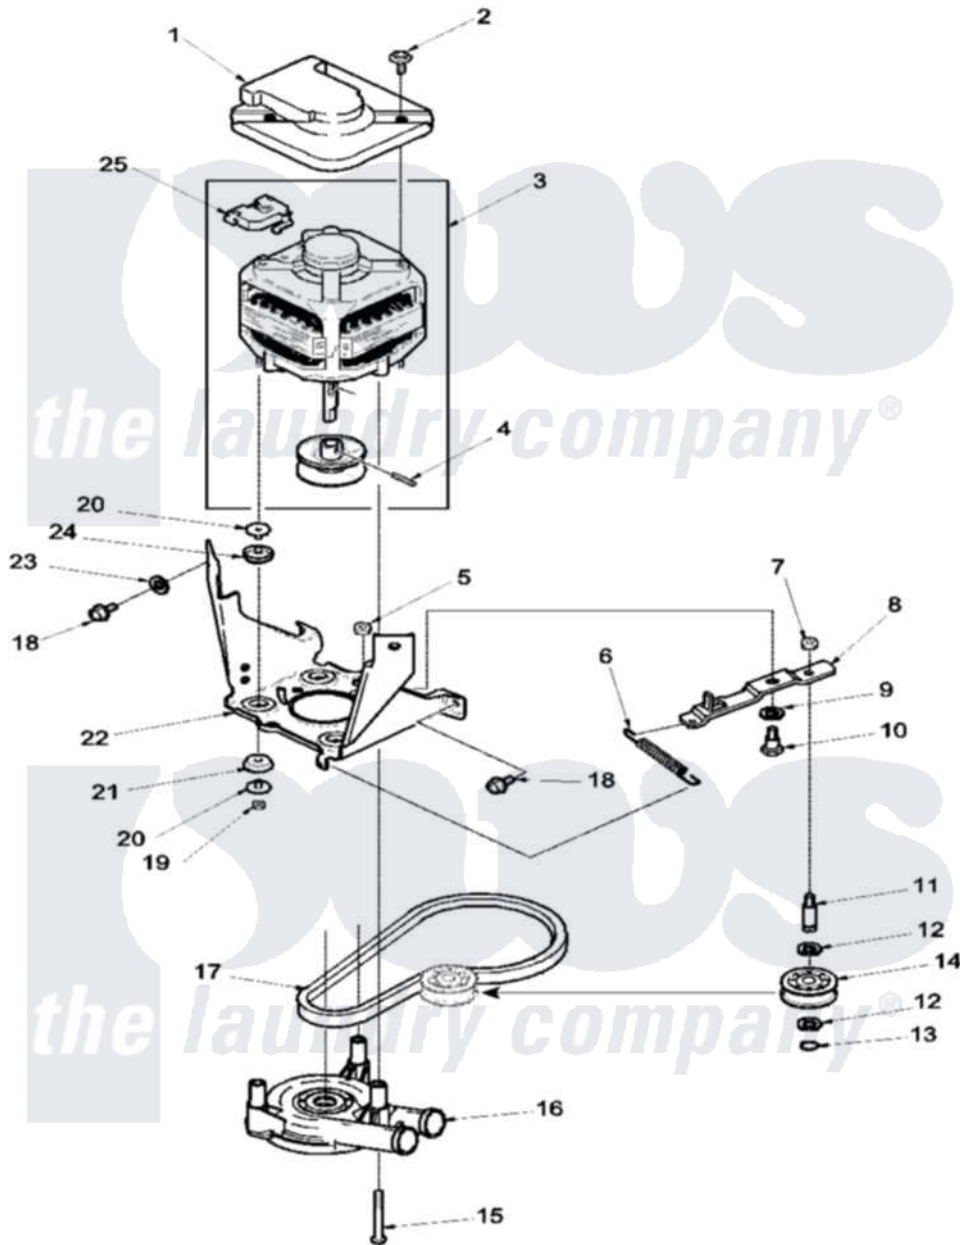

# Amana LWA10AW (BOM: PLWA10AW) 09 - MOTOR, BELT, PUMP, AND IDLER ASSY

Amana Residential Amana LWA10AW (BOM: PLWA10AW) Washer Parts Parts Diagram 09 - MOTOR, BELT, PUMP, AND IDLER ASSY

Click on the part number to view part

Item	Original Part Number	Replaced By	Status	Part Description
1	34754	<a href="#">40112301</a>		Shield, Motor
2	36639	<a href="#">4312464</a>		Screw
3	38036	<a href="#">27001215</a>		Motor W/Pulley
4	<a href="#">10416</a>			Pin, Roll
5	52566	<a href="#">27001225</a>		Nut, Jam Mid Lock 1/4-20
6	38012	<a href="#">40061401</a>		Spring, Idler Lever
7	28803	<a href="#">2221070</a>		Clamp, Nylon
8	38011	<a href="#">40041002</a>		Lever, Idler
9	81392	<a href="#">40054701</a>		Washer
10	27229	<a href="#">40038901</a>		Screw, 1/4-20
11	38228	<a href="#">56461</a>		Shaft
12	<a href="#">52549</a>			Washer, 501 ID X3/4 Odx
13	<a href="#">23748</a>			Ring, Retaining
14	38225	<a href="#">40045001</a>		Idler Pulley Assembly
15	Y34565	<a href="#">40063701</a>		Screw, 10-16 x 1.75

16	36863P	<a href="#">27001233</a>	Pump
17	37820	<a href="#">27001007</a>	Belt, Spin
18	35369	<a href="#">40128701</a>	Screw, 5/16-18 X .50
19	35423	<a href="#">3400029</a>	Nut, Adapter Plate
20	38325	<a href="#">40053701</a>	Post, Isolator
21	38396	<a href="#">40054301</a>	Mount, Motor Lower
22	37445	Not Available	MOTOR MOUNTING BRACKET
23	37772	Not Available	WASHER, ALUMINUM .34X
24	38395	<a href="#">40053801</a>	Mount, Motor Upper
25	35632	Not Available	SWITCH, MOTOR