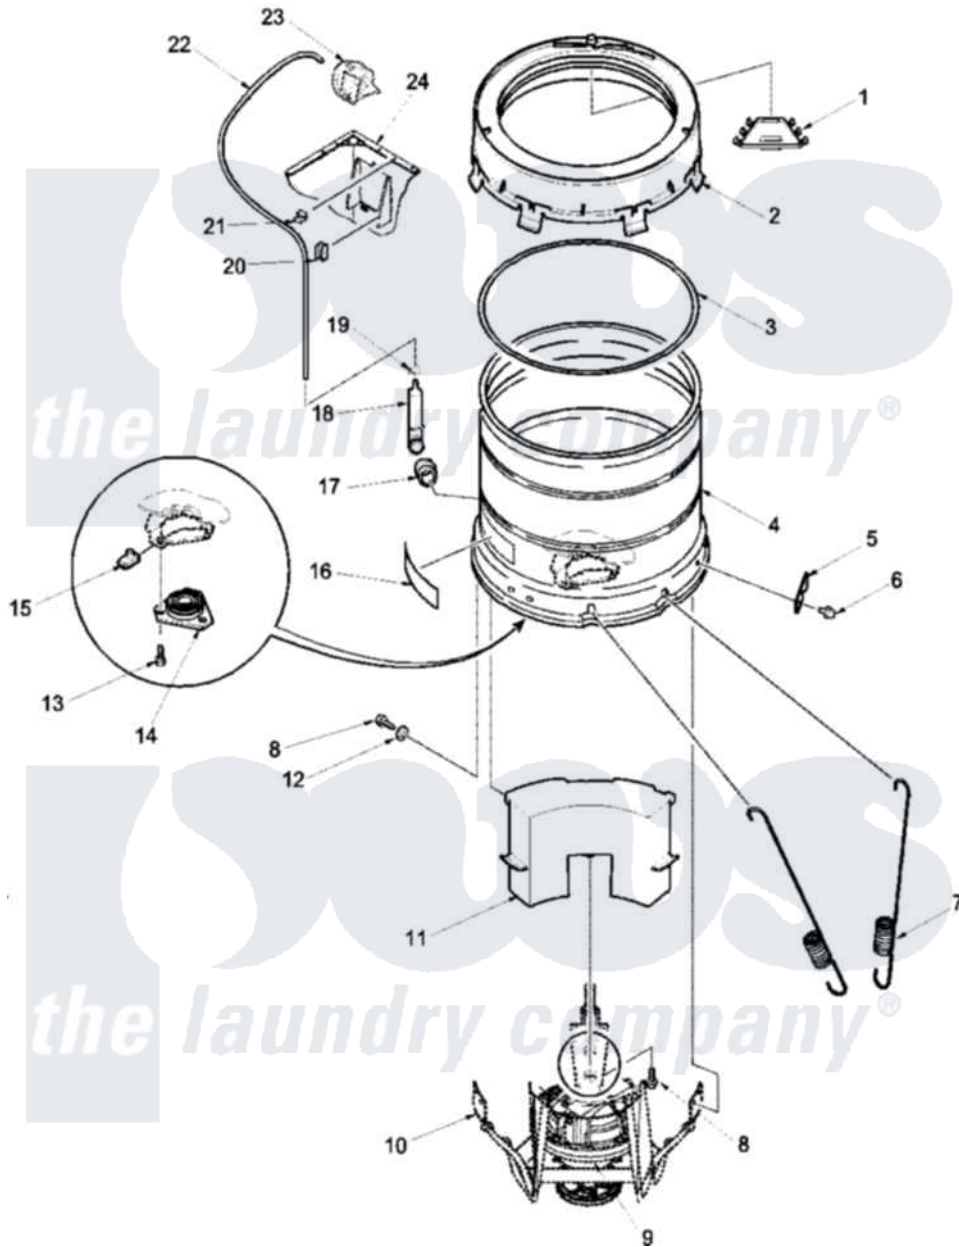

**Amana LWA10AW (BOM: PLWA10AW) 10 - OUTER TUB, COVER, PRESSURE TUBE**

Amana Residential Amana LWA10AW (BOM: PLWA10AW) Washer Parts Parts Diagram 10 - OUTER TUB, COVER, PRESSURE TUBE

Click on the part number to view part

Item	Original Part Number	Replaced By	Status	Part Description
1	39079		Not Available	CHANNEL, WATER
2	37502	<a href="#">39169</a>		Assembly Tub Cover Gasket And Channel
3	<a href="#">38359</a>			Gasket, Tub Cover Large
4	<a href="#">37981P</a>			Tub-Outer-Short
5	<a href="#">27926</a>			Plate, Leg .063
6	35369	<a href="#">40128701</a>		Screw, 5/16-18 X .50
7	<a href="#">37576</a>			Spring, Leg-Short Tub
8	37766	<a href="#">40064301</a>		Screw, 1/4-15 x 3/4 Hex
9	Y00000000		Not Available	SEE NOTE SEE NOTE TRANSMISSION ASSY
10	Y00000000		Not Available	SEE NOTE SEE NOTE WELDMENT AND BEARING ASSY(INCLUDES 28944R BEARING)
11	<a href="#">38769</a>			Assembly, Counterweight
12	37767	<a href="#">60096-8</a>		Rail Shelf Support

13	36991	<a href="#">3400500</a>	Bolt, 3405245 5/16-18 X 3/4
14	27182	<a href="#">40004201P</a>	Main Bearing Assembly
15	<a href="#">27222</a>		Nut, Retainer 5/16-18
16	500049		Not Available STICKER
17	29175	<a href="#">40037801</a>	Grommet
18	30907	<a href="#">40008501</a>	Assembly, Pressure Bulb
19	Y22294	<a href="#">596669</a>	Clamp, Manifold
20	36985		Not Available CLIP, HOSE
21	<a href="#">21036</a>		Clip, Cable
22	29213	<a href="#">39125</a>	Tubing 31
23	Y00000000		Not Available SEE NOTE SEE NOTE PRESSURE SWITCH
24	34475WP	<a href="#">38612WP</a>	Kit-Servic