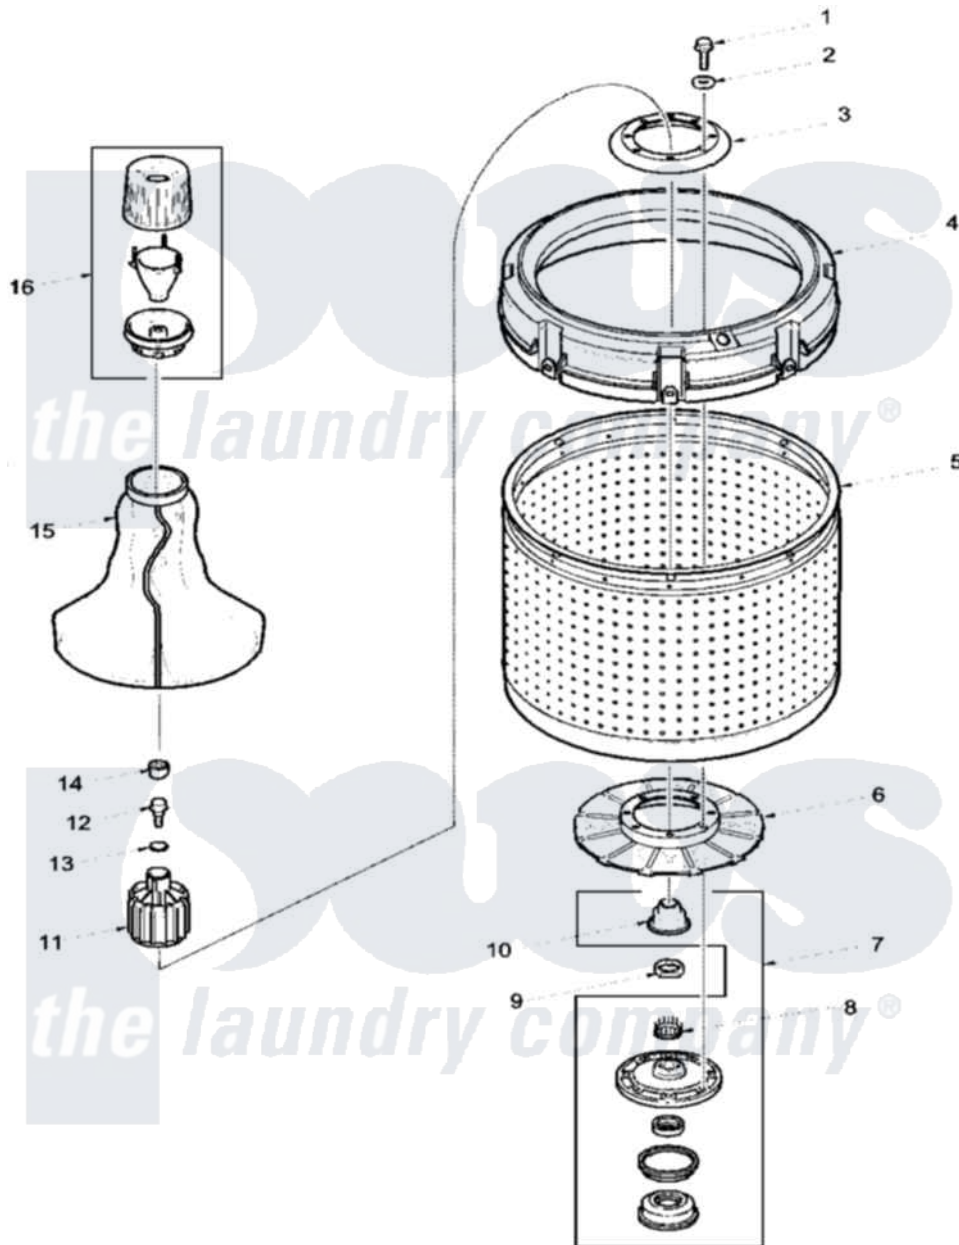

Amana LWA30AW (BOM: PLWA30AW) 01 - Agitator, Drive Bell, Washtub and Hub

Amana Residential Amana LWA30AW (BOM: PLWA30AW) Washer Parts Parts Diagram 01 - Agitator, Drive Bell, Washtub and Hub

[Click on the part number to view part](#)

Item	Original Part Number	Replaced By	Status	Part Description
1	27202	W10116787		Screw
2	28094			Gasket
3	39113	R9900144		Kit- Wash
4	37411	27001052		Balance Ring
5	37982P		Not Available	WASHTUB
6	39112	39371		Filter Lin
7	646P3	R9900552		Hub And Seal
8	29728	40008301		Insert, Spline
9	Y29220	40016301		Nut, Lock
10	36425	40016101		Seal, Bell Drive
11	36443P	R9900189		Kit, Drive Bell And Seal
12	34288	40065102		Screw, Shoulder 1/4
13	36472			O-Ring
14	36511	40008401		Plug, Bell
15	36507	40000501W		Agitator, Flex Vane