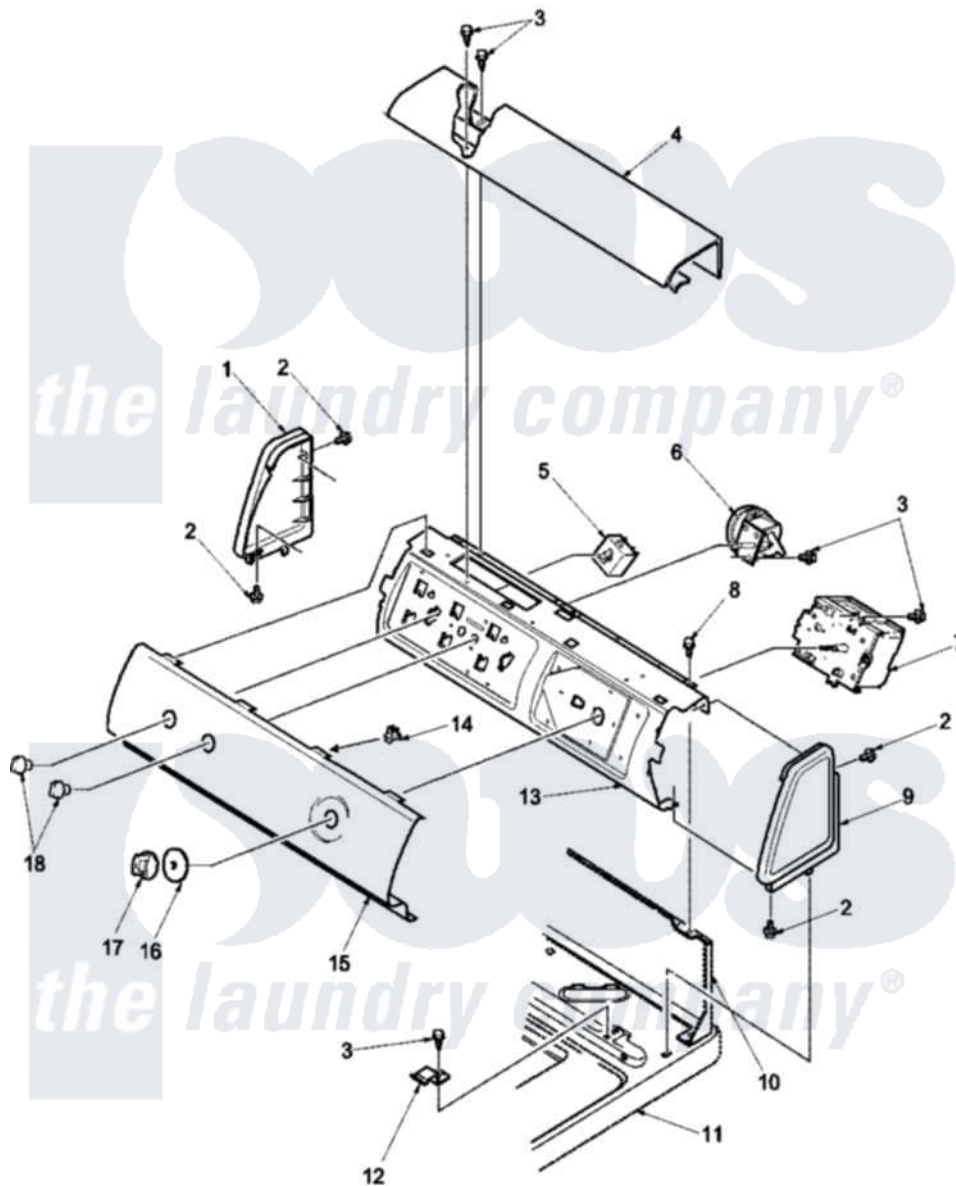

Amana LWA30AW (BOM: PLWA30AW) 05 - Control Panel

Amana [Residential Amana LWA30AW \(BOM: PLWA30AW\) Washer Parts](#) Parts Diagram 05 - Control Panel
 Click on the part number to view part

Item	Original Part Number	Replaced By	Status	Part Description
1	504009W	40012702W		Endcap
2	501086	90767		Screw, 8A X 3/8 HeX Washer Head Tapping
3	23962	W10116760		Screw
4	38231W	39905W		Cover Top
5	35115			Switch, TemPerature 3 P
6	35010	39035		Switch, Pressure-Var
7	37929			Timer, 115V/60Hz 3 CYC
8	34904	489355		Screw, 8 X 1/2
9	504008W		Not Available	CAP-END RH
10	37782			Control Hood Back Panel
11	37992WP			Top, Home W/Bleach
12	35887	40063901		Clip, Hold Down
13	38171		Not Available	PANEL, CONTROL SUPPORT
14	Y00161	B5733302		Clip, Ground
15	38555W		Not Available	PANEL, GRAPHIC-AMANA
16	36700W			Knob Skirt