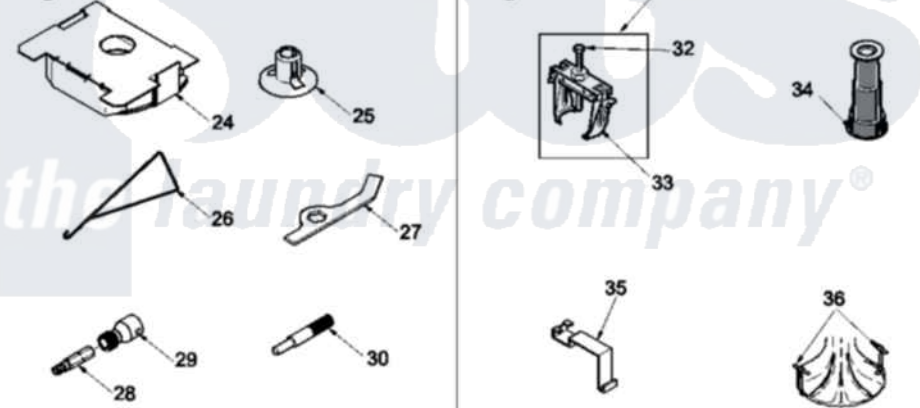

Amana LWA30AW (BOM: PLWA30AW) 06 - Front Panel, Base, and Special Tools

Image 1

Image 2

Image 3

Amana Residential Amana LWA30AW (BOM: PLWA30AW) Washer Parts Parts Diagram 06 - Front Panel, Base, and Special Tools

[Click on the part number to view part](#)

Item	Original Part Number	Replaced By	Status	Part Description
1	Y56128			Pad, Bumper
2	56079	505187		Locator, Panel
3	32671	Y014874		Screw, Idler Arm And Sleeve
4	36226			Pad, Bumper .25
5	34499		Not Available	SCREW, No.10B X 1/4 TAP IN HX
6	51784		Not Available	SCREW,10B-16 X 1/2 HEX
7	Y27103			Hinge, Hold-Down Lug
8	34475WP	38612WP		Kit-Servic
9	27196	27001200		Screw
10	34443			Assembly, Leg And Stabilier
11	35148		Not Available	SCREW,1/4-14 X 3/8 HX HD
12	36036		Not Available	BRACKET,SLL-RIGHT
13	37807	39788		Assembly- Base
14	Y21899	40038101		Nut, Leg