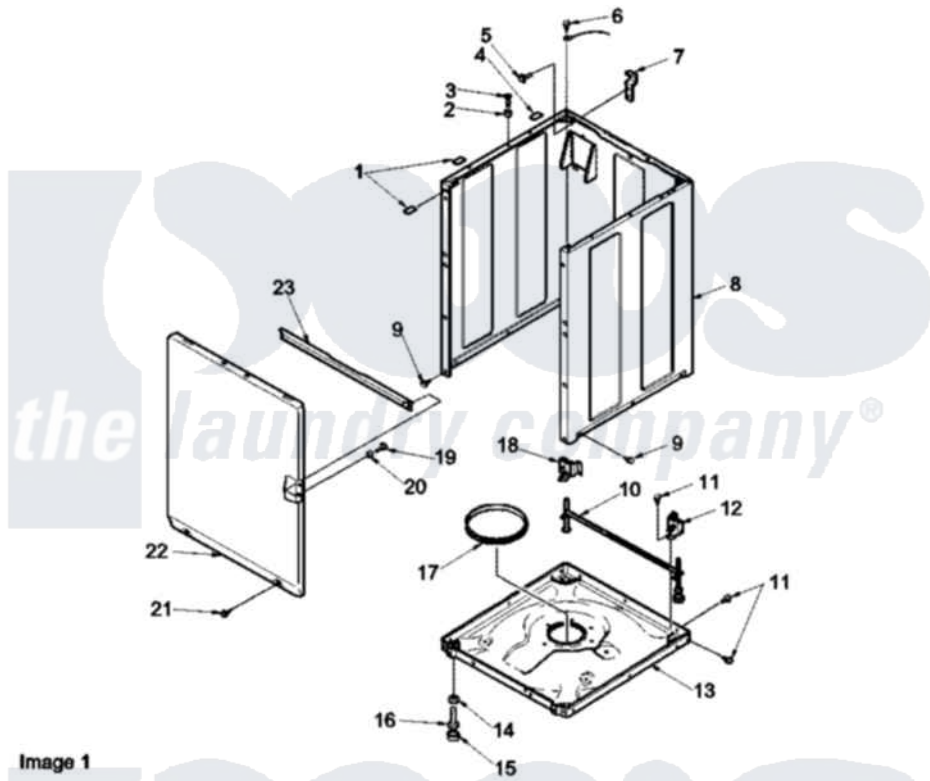

Amana LWA30AW (BOM: PLWA30AW) 06 - Front Panel, Base, and Special Tools

Image 1

Image 2

Image 3

Amana Residential Amana LWA30AW (BOM: PLWA30AW) Washer Parts Parts Diagram 06 - Front Panel, Base, and Special Tools

[Click on the part number to view part](#)

Item	Original Part Number	Replaced By	Status	Part Description
1	Y56128			Pad, Bumper
2	56079	505187		Locator, Panel
3	32671	Y014874		Screw, Idler Arm And Sleeve
4	36226			Pad, Bumper .25
5	34499		Not Available	SCREW, No.10B X 1/4 TAP IN HX
6	51784		Not Available	SCREW,10B-16 X 1/2 HEX
7	Y27103			Hinge, Hold-Down Lug
8	34475WP	38612WP		Kit-Servic
9	27196	27001200		Screw
10	34443			Assembly, Leg And Stabilier
11	35148		Not Available	SCREW,1/4-14 X 3/8 HX HD
12	36036		Not Available	BRACKET,SLL-RIGHT
13	37807	39788		Assembly- Base
14	Y21899	40038101		Nut, Leg