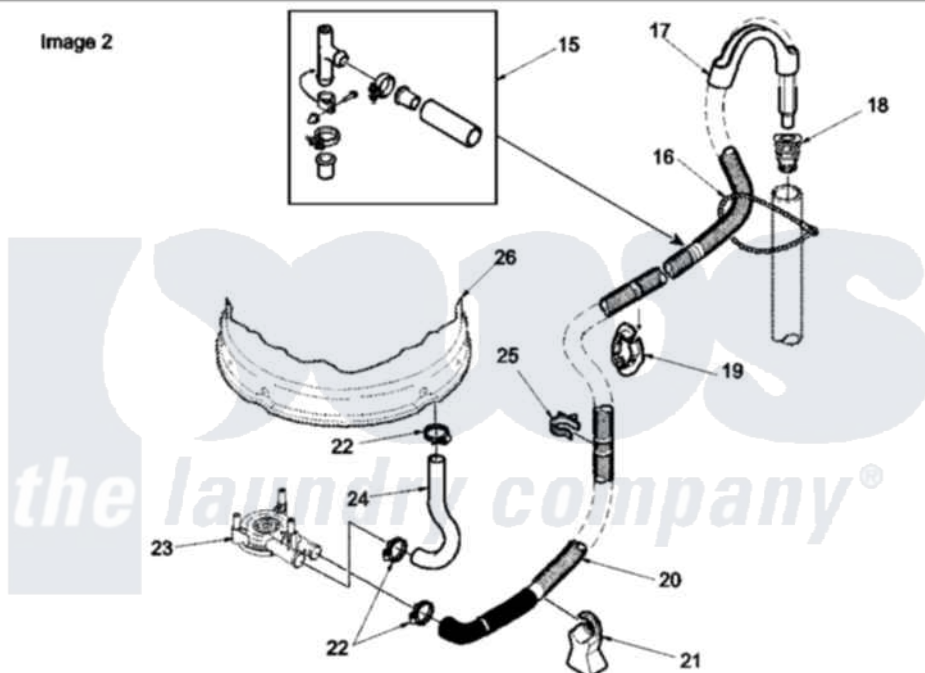

Amana LWA30AW (BOM: PLWA30AW) 07 - Mixing Valve and Hose

Image 1

Image 2

Amana Residential Amana LWA30AW (BOM: PLWA30AW) Washer Parts Parts Diagram 07 - Mixing Valve and Hose
 Click on the part number to view part

Item	Original Part Number	Replaced By	Status	Part Description
1	38155			Hose, Mix Valve To TU
2	503661	27001200		Screw
3	29210			Hose Clamp
4	34475WP	38612WP		Kit-Service
5	37502	39169		Assembly Tub Cover Gasket And Channel
6	28330P	202860		Inlet Hose Assembly
"	20618	21001467		Hose- 10'
"	20617		Not Available	HOSE, INLET (8 FT)
7	28605	22002960		Strainer, Washer Inlet
8	20290	Y013783		Washer, Inlet Hose
9	34972	39407		Bracket, Valve
10	24122	22002960		Strainer, Washer Inlet
11	38495	R0131578		Valve-Inlet
12	501086	90767		Screw, 8A X 3/8 HeX Washer Head Tapping
13	34500	22001900		Preventer, Back Flow

14	36801	596669	Clamp, Manifold
15	562P3	76660	Break-Sphn
16	33489	8539404	Tie-Wire
17	33615	22003814	Retainer, Drain Hose
18	36878	40008101	Adapter, Standpipe
19	32219		Relief, Strain
20	38062	40053901	Hose, Drain
21	38732	40044901	Stand, Hose
22	36802	285655	Clamp, Hose
23	36863P	27001233	Pump
24	38351	40094201	Hose, Tub To Pump
25	36014		Clip, Retainer-Hose
26	Y00000000	Not Available	SEE NOTE OUTER TUB