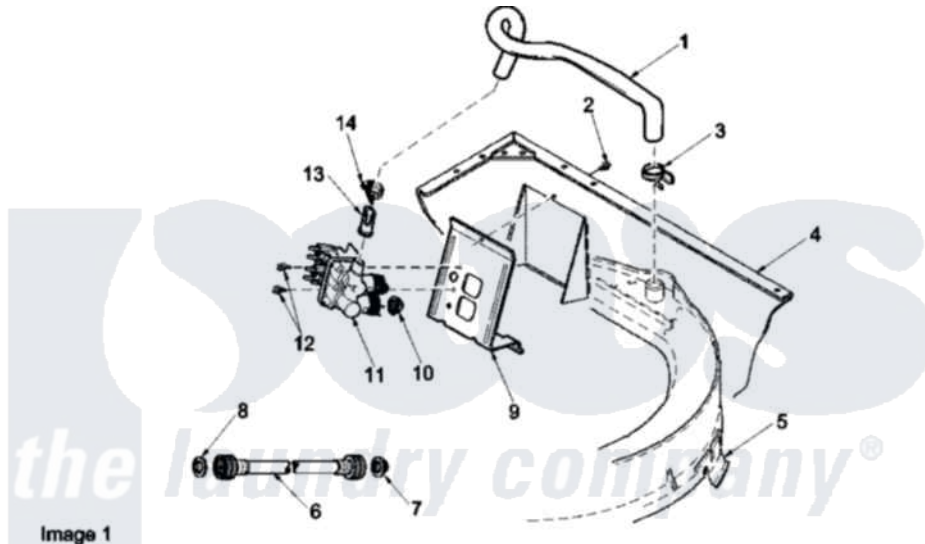

Amana LWA30AW (BOM: PLWA30AW) 07 - Mixing Valve and Hose

Image 1

Image 2

Amana Residential Amana LWA30AW (BOM: PLWA30AW) Washer Parts Parts Diagram 07 - Mixing Valve and Hose
 Click on the part number to view part

Item	Original Part Number	Replaced By	Status	Part Description
1	38155			Hose, Mix Valve To TU
2	503661	27001200		Screw
3	29210			Hose Clamp
4	34475WP	38612WP		Kit-Service
5	37502	39169		Assembly Tub Cover Gasket And Channel
6	28330P	202860		Inlet Hose Assembly
"	20618	21001467		Hose- 10'
"	20617		Not Available	HOSE, INLET (8 FT)
7	28605	22002960		Strainer, Washer Inlet
8	20290	Y013783		Washer, Inlet Hose
9	34972	39407		Bracket, Valve
10	24122	22002960		Strainer, Washer Inlet
11	38495	R0131578		Valve-Inlet
12	501086	90767		Screw, 8A X 3/8 HeX Washer Head Tapping
13	34500	22001900		Preventer, Back Flow

14	36801	596669	Clamp, Manifold
15	562P3	76660	Break-Sphn
16	33489	8539404	Tie-Wire
17	33615	22003814	Retainer, Drain Hose
18	36878	40008101	Adapter, Standpipe
19	32219		Relief, Strain
20	38062	40053901	Hose, Drain
21	38732	40044901	Stand, Hose
22	36802	285655	Clamp, Hose
23	36863P	27001233	Pump
24	38351	40094201	Hose, Tub To Pump
25	36014		Clip, Retainer-Hose
26	Y00000000	Not Available	SEE NOTE OUTER TUB