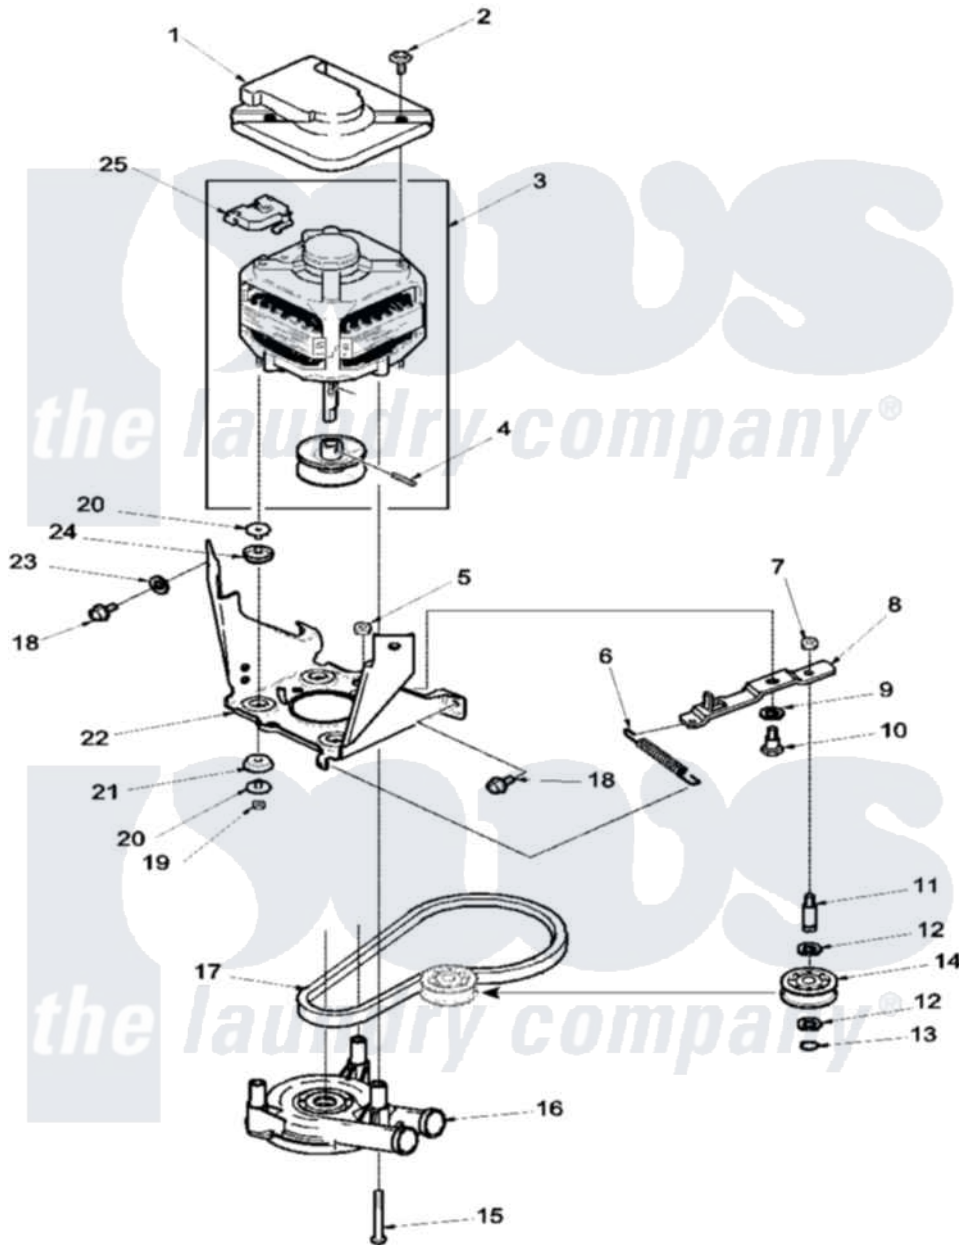

Amana LWA30AW (BOM: PLWA30AW) 08 - Motor, Belt, Pump, and Idler Assy

Amana Residential Amana LWA30AW (BOM: PLWA30AW) Washer Parts Diagram 08 - Motor, Belt, Pump, and Idler Assy

[Click on the part number to view part](#)

Item	Original Part Number	Replaced By	Status	Part Description
1	34754	40112301		Shield, Motor
2	36639	4312464		Screw
3	37819	27001215		Motor W/Pulley
4	10416			Pin, Roll
5	52566	27001225		Nut, Jam Mid Lock 1/4-20
6	38012	40061401		Spring, Idler Lever
7	28803	2221070		Clamp, Nylon
8	38011	40041002		Lever, Idler
9	81392	40054701		Washer
10	27229	40038901		Screw, 1/4-20
11	38228	56461		Shaft
12	52549			Washer, 501 ID X3/4 Odx
13	23748			Ring, Retaining
14	38225	40045001		Idler Pulley Assembly
15	Y34565	40063701		Screw, 10-16 x 1.75

16	36863P	27001233	Pump
17	37820	27001007	Belt, Spin
18	35369	40128701	Screw, 5/16-18 X .50
19	35423	3400029	Nut, Adapter Plate
20	38325	40053701	Post, Isolator
21	38396	40054301	Mount, Motor Lower
22	37445	Not Available	MOTOR MOUNTING BRACKET
23	37772	Not Available	WASHER, ALUMINUM .34X
24	38395	40053801	Mount, Motor Upper
25	35632	Not Available	SWITCH, MOTOR