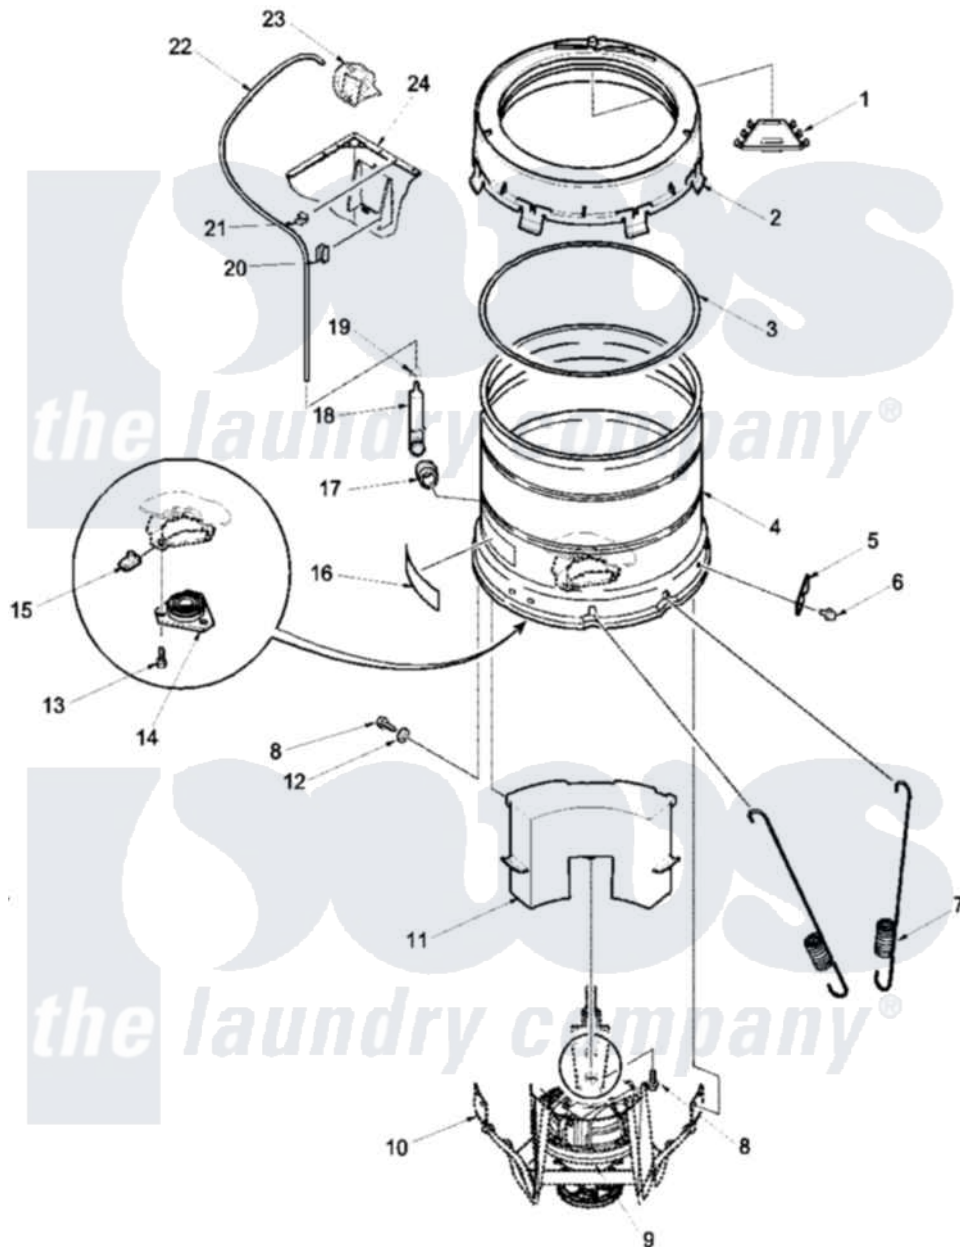

Amana LWA30AW (BOM: PLWA30AW) 09 - Outer Tub, Cover, Pressure Tube

Amana Residential Amana LWA30AW (BOM: PLWA30AW) Washer Parts Parts Diagram 09 - Outer Tub, Cover, Pressure Tube

[Click on the part number to view part](#)

Item	Original Part Number	Replaced By	Status	Part Description
1	39079		Not Available	CHANNEL, WATER
2	37502	39169		Assembly Tub Cover Gasket And Channel
3	38359			Gasket, Tub Cover Large
4	37981P			Tub-Outer-Short
5	27926			Plate, Leg .063
6	35369	40128701		Screw, 5/16-18 X .50
7	37576			Spring, Leg-Short Tub
8	37766	40064301		Screw, 1/4-15 x 3/4 Hex
9	Y00000000		Not Available	SEE NOTE TRANSMISSION ASSY
10	Y00000000		Not Available	SEE NOTE WELDMENT AND BEARING ASSY(INCLUDES 28944R BEARING)
11	38769			Assembly, Counterweight
12	37767	60096-8		Rail Shelf Support

13	36991	3400500	Bolt, 3405245 5/16-18 X 3/4
14	27182	40004201P	Main Bearing Assembly
15	27222		Nut, Retainer 5/16-18
16	500049		Not Available STICKER
17	29175	40037801	Grommet
18	30907	40008501	Assembly, Pressure Bulb
19	Y22294	596669	Clamp, Manifold
20	36985		Not Available CLIP, HOSE
21	21036		Clip, Cable
22	29213	39125	Tubing 31
23	Y00000000		Not Available SEE NOTE PRESSURE SWITCH
24	34475WP	38612WP	Kit-Servic