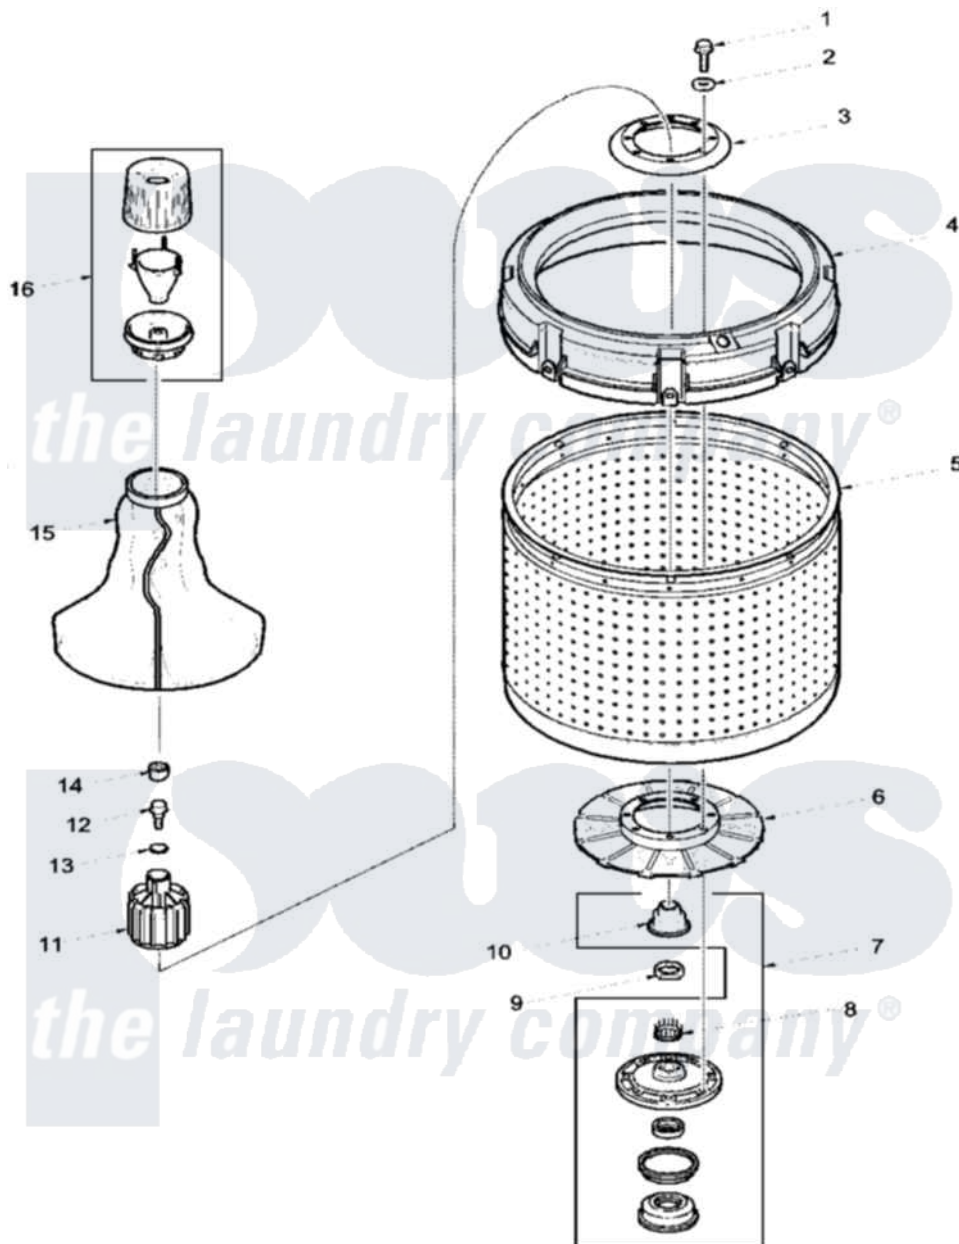

Amana LWA30BL (BOM: PLWA30BL) 01 - Agitator, Drive Bell, Washtub and Hub

Amana Residential Amana LWA30BL (BOM: PLWA30BL) Washer Parts Parts Diagram 01 - Agitator, Drive Bell, Washtub and Hub

[Click on the part number to view part](#)

Item	Original Part Number	Replaced By	Status	Part Description
1	27202	W10116787		Screw
2	28094			Gasket
3	39113	R9900144		Kit- Wash
4	37411	27001052		Balance Ring
5	37982P		Not Available	WASHTUB
6	39112	39371		Filter Lin
7	646P3	R9900552		Hub And Seal
8	29728	40008301		Insert, Spline
9	Y29220	40016301		Nut, Lock
10	36425	40016101		Seal, Bell Drive
11	36443P	R9900189		Kit, Drive Bell And Seal
12	34288	40065102		Screw, Shoulder 1/4
13	36472			O-Ring
14	36511	40008401		Plug, Bell
15	36507	40000501W		Agitator, Flex Vane