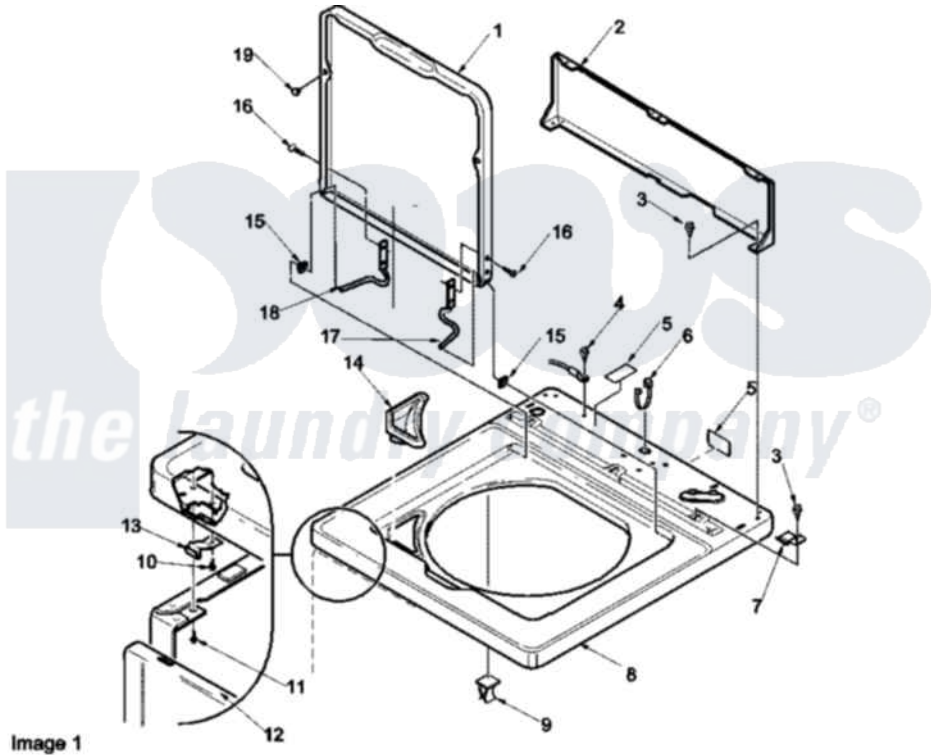

Amana LWA30BL (BOM: PLWA30BL) 03 - Cabinet Top, Door, and Door Switch

Image 1

Image 2

Amana Residential Amana LWA30BL (BOM: PLWA30BL) Washer Parts Parts Diagram 03 - Cabinet Top, Door, and Door Switch

[Click on the part number to view part](#)

Item	Original Part Number	Replaced By	Status	Part Description
1	37827LP		Not Available	LOADING DOOR
2	37782			Control Hood Back Panel
3	23962	W10116760		Screw
4	52909			Screw, 10B-16 X 1/2 HeX
5	24903		Not Available	STICKER,DISCONNECT POW
6	21903	211881		Grommet, Cord Part Not Used-Gas Models Only
7	35887	40063901		Clip, Hold Down
8	37992L		Not Available	CABINET TOP
9	36519		Not Available	CLIP
10	501086	90767		Screw, 8A X 3/8 HeX Washer Head Tapping
11	Y31644	27001200		Screw
12	38238LP	38335LP		Panel Frontw/Carton
13	38271	40034202		Clip, Spring