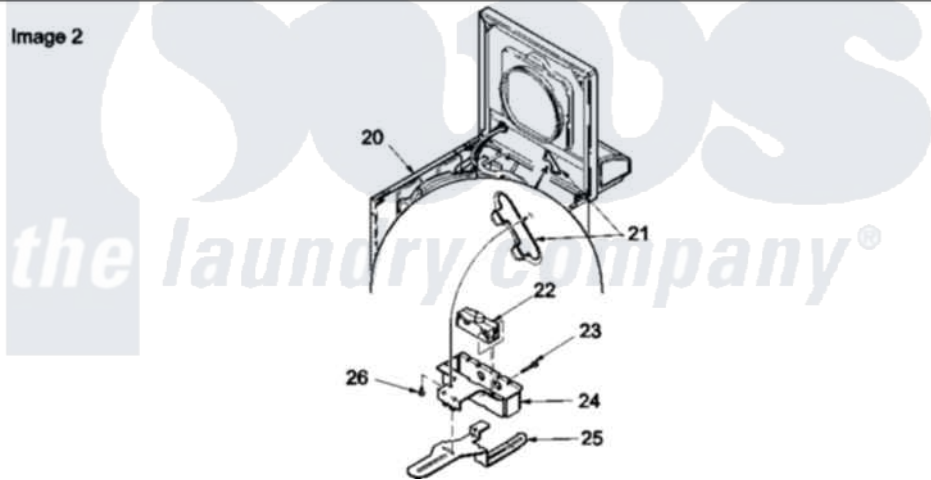

Amana LWA30BL (BOM: PLWA30BL) 03 - Cabinet Top, Door, and Door Switch

Image 1

Image 2

Amana Residential Amana LWA30BL (BOM: PLWA30BL) Washer Parts Parts Diagram 03 - Cabinet Top, Door, and Door Switch

[Click on the part number to view part](#)

Item	Original Part Number	Replaced By	Status	Part Description
1	37827LP		Not Available	LOADING DOOR
2	37782			Control Hood Back Panel
3	23962	W10116760		Screw
4	52909			Screw, 10B-16 X 1/2 HeX
5	24903		Not Available	STICKER,DISCONNECT POW
6	21903	211881		Grommet, Cord Part Not Used-Gas Models Only
7	35887	40063901		Clip, Hold Down
8	37992L		Not Available	CABINET TOP
9	36519		Not Available	CLIP
10	501086	90767		Screw, 8A X 3/8 HeX Washer Head Tapping
11	Y31644	27001200		Screw
12	38238LP	38335LP		Panel Frontw/Carton
13	38271	40034202		Clip, Spring