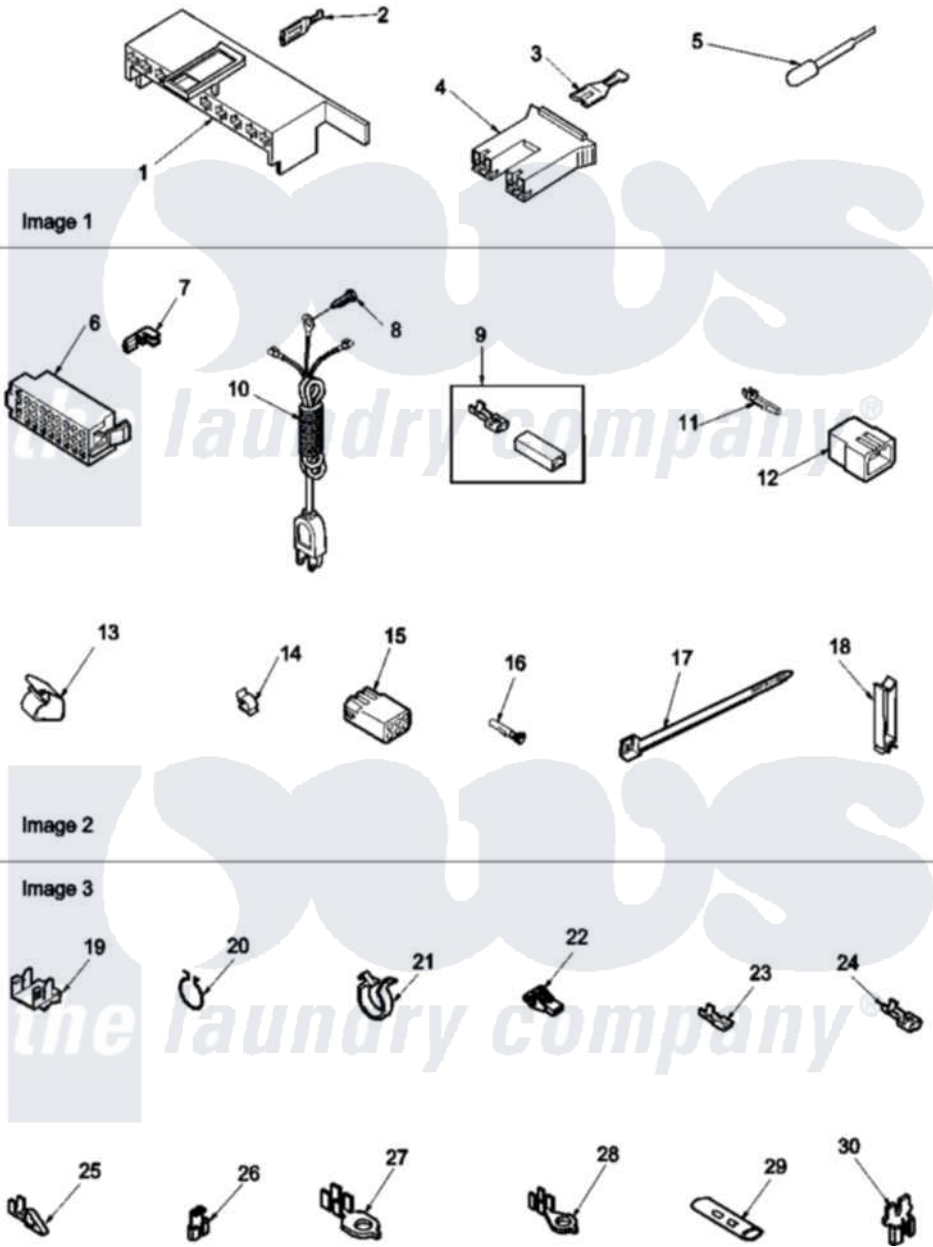

# Amana LWA30BL (BOM: PLWA30BL) 04 - Connection Blocks and Extractor Tool

Amana Residential Amana LWA30BL (BOM: PLWA30BL) Washer Parts Parts Diagram 04 - Connection Blocks and Extractor Tool

[Click on the part number to view part](#)

Item	Original Part Number	Replaced By	Status	Part Description
1	<a href="#">34677</a>			10 Circuit Plug
2	<a href="#">Y00188</a>			Molex Terminal
3	Y00121		Not Available	SPADE TERMINAL(12 GAUGE) (1/4 INCH-(2) 18 GAUGE WIRES O
4	34675		Not Available	PLUG
"	<a href="#">34676</a>			Plug
5	<a href="#">283P4</a>			Terminal Extractor Tool
6	<a href="#">32746</a>			Housing, RH-24 Positi
"	<a href="#">34123</a>			Housing, LH -24 Position
7	<a href="#">Y00188</a>			Molex Terminal
8	<a href="#">52909</a>			Screw, 10B-16 X 1/2 HeX
9	00234	<a href="#">00359</a>		Terminal Ultra Pod 250 X032F
10	Y34458		Not Available	POWER CORD ALL
11	<a href="#">Y00116</a>			Terminal, Pin-Male

12	<a href="#">23041</a>		Plug, 6 Circuit
"	<a href="#">23033</a>		Plug, 9 Circuit
"	26302	Not Available	PLUG,1 CIRCUIT
13	35521	Not Available	CLIP,HARNESS HOLDER
14	<a href="#">21036</a>		Clip, Cable
15	<a href="#">26301</a>		Receptacle, Molex
"	<a href="#">26708</a>		Receptacle, 6 Circuit
"	<a href="#">26163</a>		Receptacle, 9 Circuit
16	Y00117	<a href="#">5011-XX</a>	093 Female Socket
17	36466	<a href="#">M0321209</a>	Tie-Electrical
18	36274	Not Available	CLIP, HARNESS
19	Y00161	<a href="#">B5733302</a>	Clip, Ground
20	<a href="#">51291</a>		Clip, Wire
21	<a href="#">504034</a>		Clip, Wire
22	70210	Not Available	INSULATOR,BLUE
23	<a href="#">00112</a>		Terminal, Spade-3/16 Fe
24	Y00119	Not Available	SPADE TERMINAL(18 GAUGE) (1/4 INCH-(1) 18 GAUGE WIRE)
25	00220	Not Available	TERMINAL,CRIMP-SINGLE
26	<a href="#">Y00120</a>		Terminal, Flag-1/4 Fema
27	Y00113	Not Available	TERMINAL,RING-1/4 STUD
28	<a href="#">00110</a>		No.10 18 Gauge Wire
29	21091	Not Available	CONNECTOR TWO 1/4 INCH MALE
30	29673	Not Available	DOUBLE CONNECTOR