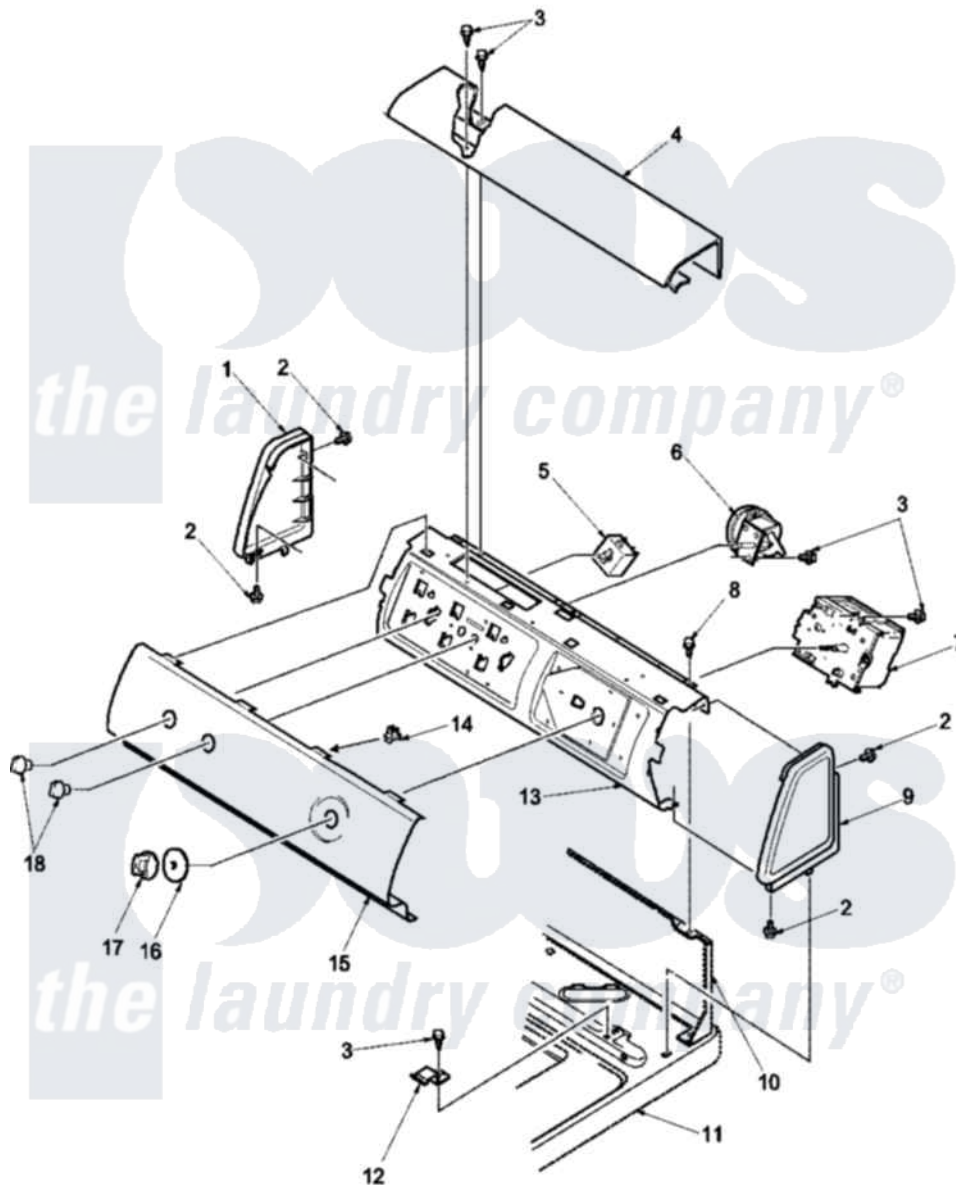

Amana LWA30BL (BOM: PLWA30BL) 05 - Control Panel

Amana Residential Amana LWA30BL (BOM: PLWA30BL) Washer Parts Parts Diagram 05 - Control Panel
 Click on the part number to view part

Item	Original Part Number	Replaced By	Status	Part Description
1	504009L		Not Available	PANEL,END LH ALMOND
2	501086	90767		Screw, 8A X 3/8 HeX Washer Head Tapping
3	23962	W10116760		Screw
4	38231L	39905L		Cover
5	35115			Switch, TemPerature 3 P
6	35010	39035		Switch, Pressure-Var
7	37929			Timer, 115V/60Hz 3 CYC
8	34904	489355		Screw, 8 X 1/2
9	504008L		Not Available	PANEL,END-RH ALMOND
10	37782			Control Hood Back Panel
11	37992LP			Top, Home W/Bleach
12	35887	40063901		Clip, Hold Down
13	38171		Not Available	PANEL, CONTROL SUPPORT
14	Y00161	B5733302		Clip, Ground
15	38555L		Not Available	PANEL, GRAPHIC-AMANA
16	36700W			Knob Skirt