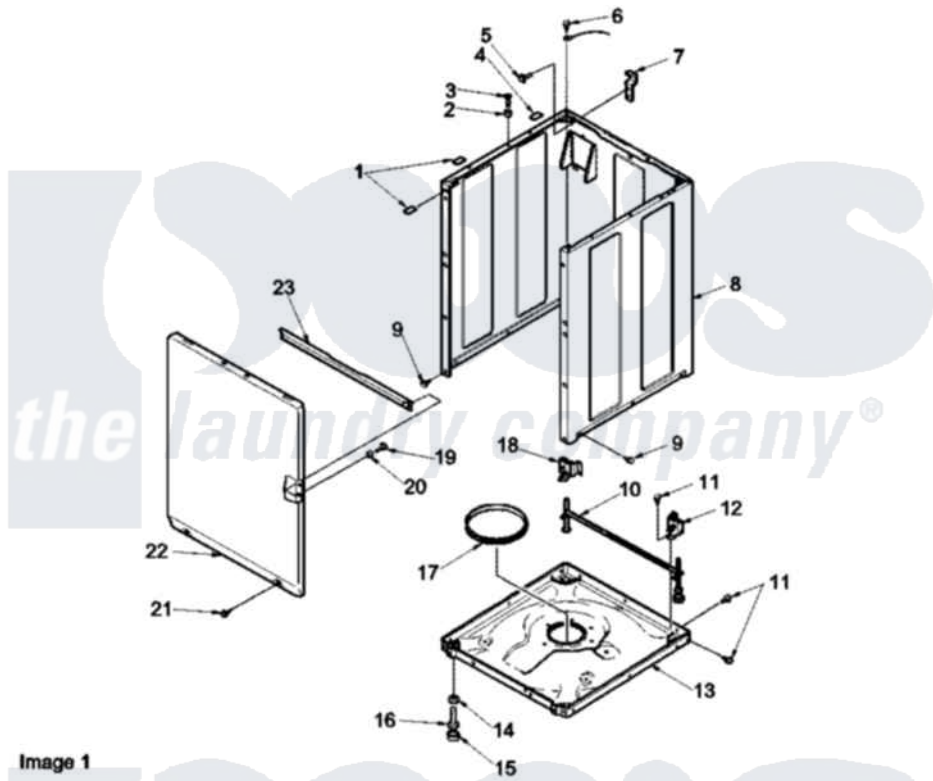

Amana LWA30BL (BOM: PLWA30BL) 06 - Front Panel, Base, and Special Tools

Image 1

Image 2

Image 3

Amana Residential Amana LWA30BL (BOM: PLWA30BL) Washer Parts Parts Diagram 06 - Front Panel, Base, and Special Tools

[Click on the part number to view part](#)

Item	Original Part Number	Replaced By	Status	Part Description
1	Y56128			Pad, Bumper
2	56079	505187		Locator, Panel
3	32671	Y014874		Screw, Idler Arm And Sleeve
4	36226			Pad, Bumper .25
5	34499		Not Available	SCREW, No.10B X 1/4 TAP IN HX
6	51784		Not Available	SCREW,10B-16 X 1/2 HEX
7	Y27103			Hinge, Hold-Down Lug
8	34475LP	38612LP		Kit Service Cabinet
9	27196	27001200		Screw
10	34443			Assembly, Leg And Stabilier
11	35148		Not Available	SCREW,1/4-14 X 3/8 HX HD
12	36036		Not Available	BRACKET,SLL-RIGHT
13	37807	39788		Assembly- Base
14	Y21899	40038101		Nut, Leg