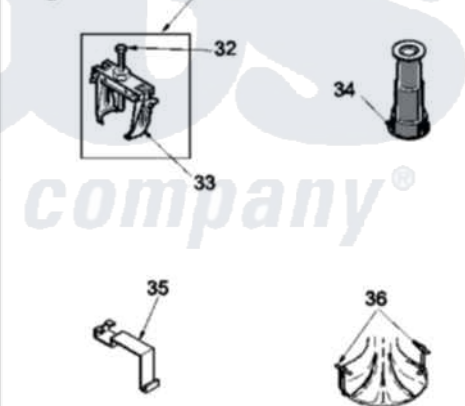

Amana LWA30BL (BOM: PLWA30BL) 06 - Front Panel, Base, and Special Tools

Image 1

Image 2

Image 3

Amana Residential Amana LWA30BL (BOM: PLWA30BL) Washer Parts Parts Diagram 06 - Front Panel, Base, and Special Tools

[Click on the part number to view part](#)

Item	Original Part Number	Replaced By	Status	Part Description
1	Y56128			Pad, Bumper
2	56079	505187		Locator, Panel
3	32671	Y014874		Screw, Idler Arm And Sleeve
4	36226			Pad, Bumper .25
5	34499		Not Available	SCREW, No.10B X 1/4 TAP IN HX
6	51784		Not Available	SCREW,10B-16 X 1/2 HEX
7	Y27103			Hinge, Hold-Down Lug
8	34475LP	38612LP		Kit Service Cabinet
9	27196	27001200		Screw
10	34443			Assembly, Leg And Stabilier
11	35148		Not Available	SCREW,1/4-14 X 3/8 HX HD
12	36036		Not Available	BRACKET,SLL-RIGHT
13	37807	39788		Assembly- Base
14	Y21899	40038101		Nut, Leg