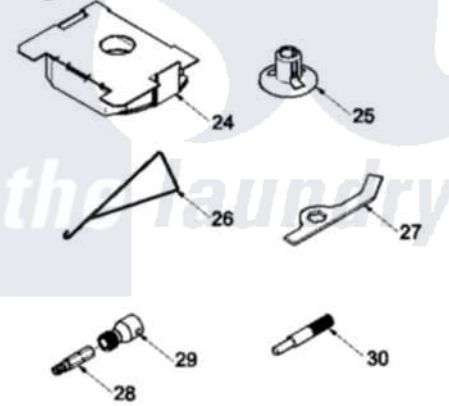

Amana LWA30BL (BOM: PLWA30BL) 06 - Front Panel, Base, and Special Tools

Image 1

Image 2

Image 3

Amana Residential Amana LWA30BL (BOM: PLWA30BL) Washer Parts Parts Diagram 06 - Front Panel, Base, and Special Tools

[Click on the part number to view part](#)

Item	Original Part Number	Replaced By	Status	Part Description
1	Y56128			Pad, Bumper
2	56079	505187		Locator, Panel
3	32671	Y014874		Screw, Idler Arm And Sleeve
4	36226			Pad, Bumper .25
5	34499		Not Available	SCREW, No.10B X 1/4 TAP IN HX
6	51784		Not Available	SCREW,10B-16 X 1/2 HEX
7	Y27103			Hinge, Hold-Down Lug
8	34475LP	38612LP		Kit Service Cabinet
9	27196	27001200		Screw
10	34443			Assembly, Leg And Stabilier
11	35148		Not Available	SCREW,1/4-14 X 3/8 HX HD
12	36036		Not Available	BRACKET,SLL-RIGHT
13	37807	39788		Assembly- Base
14	Y21899	40038101		Nut, Leg

15	34318	40016001	Foot, Rubber
16	Y34319	22003428	Leg, Adjustable
17	37937	40037401	Ring, Friction
18	36037		Bracket, SII-Left
19	32671	Y014874	Screw, Idler Arm And Sleeve
20	28102		Locator, Panel
21	38272	40034101	Screw, No.12bx1/2
22	38238LP	38335LP	Panel Frontw/Carton
23	Y35097	Not Available	BRACE, FRT PNL
24	38039	27001185	Brace- Shp
25	38149	27001185	Brace- Shp
26	289P4	321P4	Hook, Spring
27	306P4		Hex Wrench
28	282P4		T25 Tamper Resistant Bit
29	24161		Torx Bit Holder
30	305P4	Not Available	TOOL, TRANSMISSION PI
31	294P4		Bell Tool
32	294P4B		Drive Bell Bolt
33	294P4A		Jaw, Drive Bell Tool
34	293P4		Seal Tool
35	273P4		Tub Cover Gasket Tool
36	254P4P		Agitator Hooks
NI	555P3	725P3	Kit
"	38651		Assembly, Wire Harness-Hood
"	38660		Assembly, Wire Harness