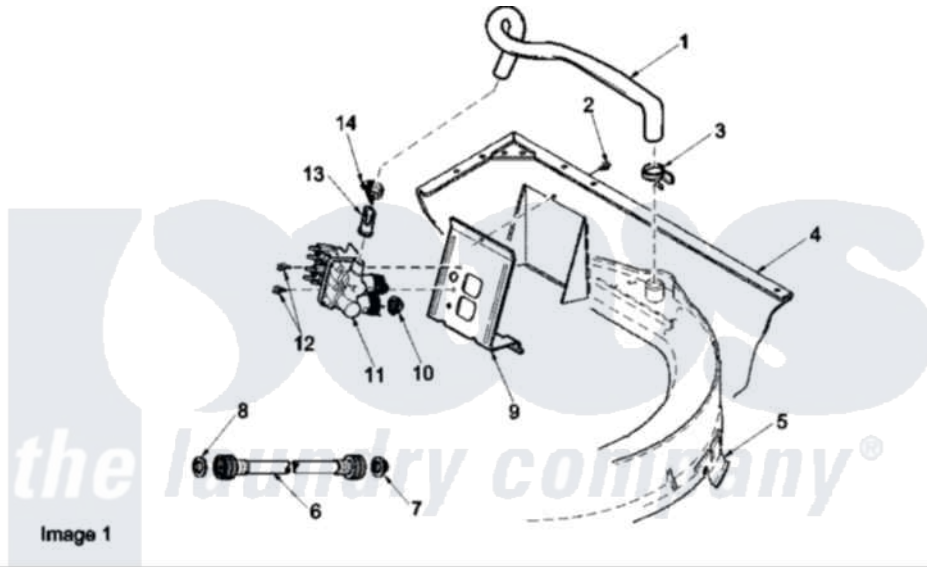

# Amana LWA30BL (BOM: PLWA30BL) 07 - Mixing Valve and Hose

Image 1

Image 2

Amana [Residential Amana LWA30BL \(BOM: PLWA30BL\) Washer Parts](#) Parts Diagram 07 - Mixing Valve and Hose  
 Click on the part number to view part

Item	Original Part Number	Replaced By	Status	Part Description
1	<a href="#">38155</a>			Hose, Mix Valve To TU
2	503661	<a href="#">27001200</a>		Screw
3	<a href="#">29210</a>			Hose Clamp
4	34475LP	<a href="#">38612LP</a>		Kit Service Cabinet
5	37502	<a href="#">39169</a>		Assembly Tub Cover Gasket And Channel
6	28330P	<a href="#">202860</a>		Inlet Hose Assembly
"	20618	<a href="#">21001467</a>		Hose- 10'
"	20617		Not Available	HOSE, INLET (8 FT)
7	28605	<a href="#">22002960</a>		Strainer, Washer Inlet
8	20290	<a href="#">Y013783</a>		Washer, Inlet Hose
9	34972	<a href="#">39407</a>		Bracket, Valve
10	24122	<a href="#">22002960</a>		Strainer, Washer Inlet
11	38495	<a href="#">R0131578</a>		Valve-Inlet
12	501086	<a href="#">90767</a>		Screw, 8A X 3/8 HeX Washer Head Tapping
13	34500	<a href="#">22001900</a>		Preventer, Back Flow

14	36801	<a href="#">596669</a>	Clamp, Manifold
15	562P3	<a href="#">76660</a>	Break-Sphn
16	33489	<a href="#">8539404</a>	Tie-Wire
17	33615	<a href="#">22003814</a>	Retainer, Drain Hose
18	36878	<a href="#">40008101</a>	Adapter, Standpipe
19	<a href="#">32219</a>		Relief, Strain
20	38062	<a href="#">40053901</a>	Hose, Drain
21	38732	<a href="#">40044901</a>	Stand, Hose
22	36802	<a href="#">285655</a>	Clamp, Hose
23	36863P	<a href="#">27001233</a>	Pump
24	38351	<a href="#">40094201</a>	Hose, Tub To Pump
25	<a href="#">36014</a>		Clip, Retainer-Hose
26	Y00000000	Not Available	SEE NOTE OUTER TUB