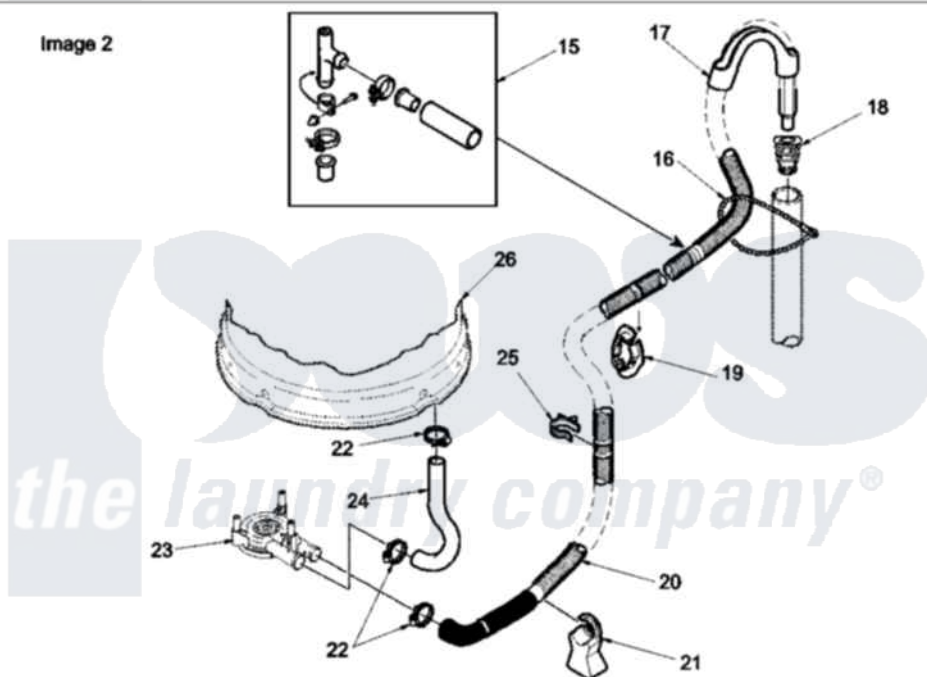

# Amana LWA30BL (BOM: PLWA30BL) 07 - Mixing Valve and Hose

Image 1

Image 2

Amana [Residential Amana LWA30BL \(BOM: PLWA30BL\) Washer Parts](#) Parts Diagram 07 - Mixing Valve and Hose  
 Click on the part number to view part

Item	Original Part Number	Replaced By	Status	Part Description
1	<a href="#">38155</a>			Hose, Mix Valve To TU
2	503661	<a href="#">27001200</a>		Screw
3	<a href="#">29210</a>			Hose Clamp
4	34475LP	<a href="#">38612LP</a>		Kit Service Cabinet
5	37502	<a href="#">39169</a>		Assembly Tub Cover Gasket And Channel
6	28330P	<a href="#">202860</a>		Inlet Hose Assembly
"	20618	<a href="#">21001467</a>		Hose- 10'
"	20617		Not Available	HOSE, INLET (8 FT)
7	28605	<a href="#">22002960</a>		Strainer, Washer Inlet
8	20290	<a href="#">Y013783</a>		Washer, Inlet Hose
9	34972	<a href="#">39407</a>		Bracket, Valve
10	24122	<a href="#">22002960</a>		Strainer, Washer Inlet
11	38495	<a href="#">R0131578</a>		Valve-Inlet
12	501086	<a href="#">90767</a>		Screw, 8A X 3/8 HeX Washer Head Tapping
13	34500	<a href="#">22001900</a>		Preventer, Back Flow

14	36801	<a href="#">596669</a>	Clamp, Manifold
15	562P3	<a href="#">76660</a>	Break-Sphn
16	33489	<a href="#">8539404</a>	Tie-Wire
17	33615	<a href="#">22003814</a>	Retainer, Drain Hose
18	36878	<a href="#">40008101</a>	Adapter, Standpipe
19	<a href="#">32219</a>		Relief, Strain
20	38062	<a href="#">40053901</a>	Hose, Drain
21	38732	<a href="#">40044901</a>	Stand, Hose
22	36802	<a href="#">285655</a>	Clamp, Hose
23	36863P	<a href="#">27001233</a>	Pump
24	38351	<a href="#">40094201</a>	Hose, Tub To Pump
25	<a href="#">36014</a>		Clip, Retainer-Hose
26	Y00000000	Not Available	SEE NOTE OUTER TUB