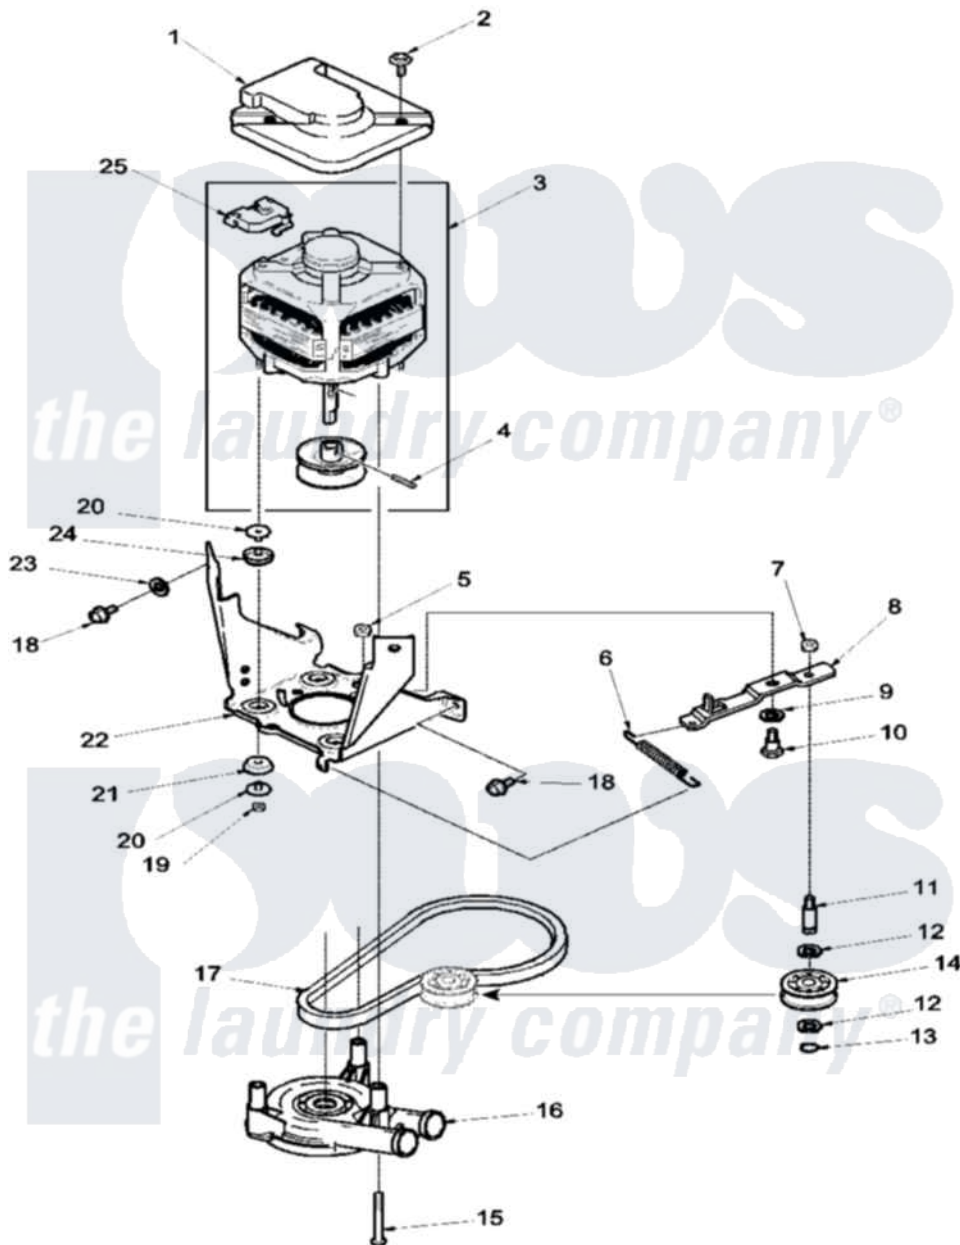

Amana LWA30BL (BOM: PLWA30BL) 08 - Motor, Belt, Pump, and Idler Assy

Amana Residential Amana LWA30BL (BOM: PLWA30BL) Washer Parts Diagram 08 - Motor, Belt, Pump, and Idler Assy

Click on the part number to view part

Item	Original Part Number	Replaced By	Status	Part Description
1	34754	40112301		Shield, Motor
2	36639	4312464		Screw
3	37819	27001215		Motor W/Pulley
4	10416			Pin, Roll
5	52566	27001225		Nut, Jam Mid Lock 1/4-20
6	38012	40061401		Spring, Idler Lever
7	28803	2221070		Clamp, Nylon
8	38011	40041002		Lever, Idler
9	81392	40054701		Washer
10	27229	40038901		Screw, 1/4-20
11	38228	56461		Shaft
12	52549			Washer, 501 ID X3/4 Odx
13	23748			Ring, Retaining
14	38225	40045001		Idler Pulley Assembly
15	Y34565	40063701		Screw, 10-16 x 1.75

16	36863P	27001233	Pump
17	37820	27001007	Belt, Spin
18	35369	40128701	Screw, 5/16-18 X .50
19	35423	3400029	Nut, Adapter Plate
20	38325	40053701	Post, Isolator
21	38396	40054301	Mount, Motor Lower
22	37445	Not Available	MOTOR MOUNTING BRACKET
23	37772	Not Available	WASHER, ALUMINUM .34X
24	38395	40053801	Mount, Motor Upper
25	35632	Not Available	SWITCH, MOTOR